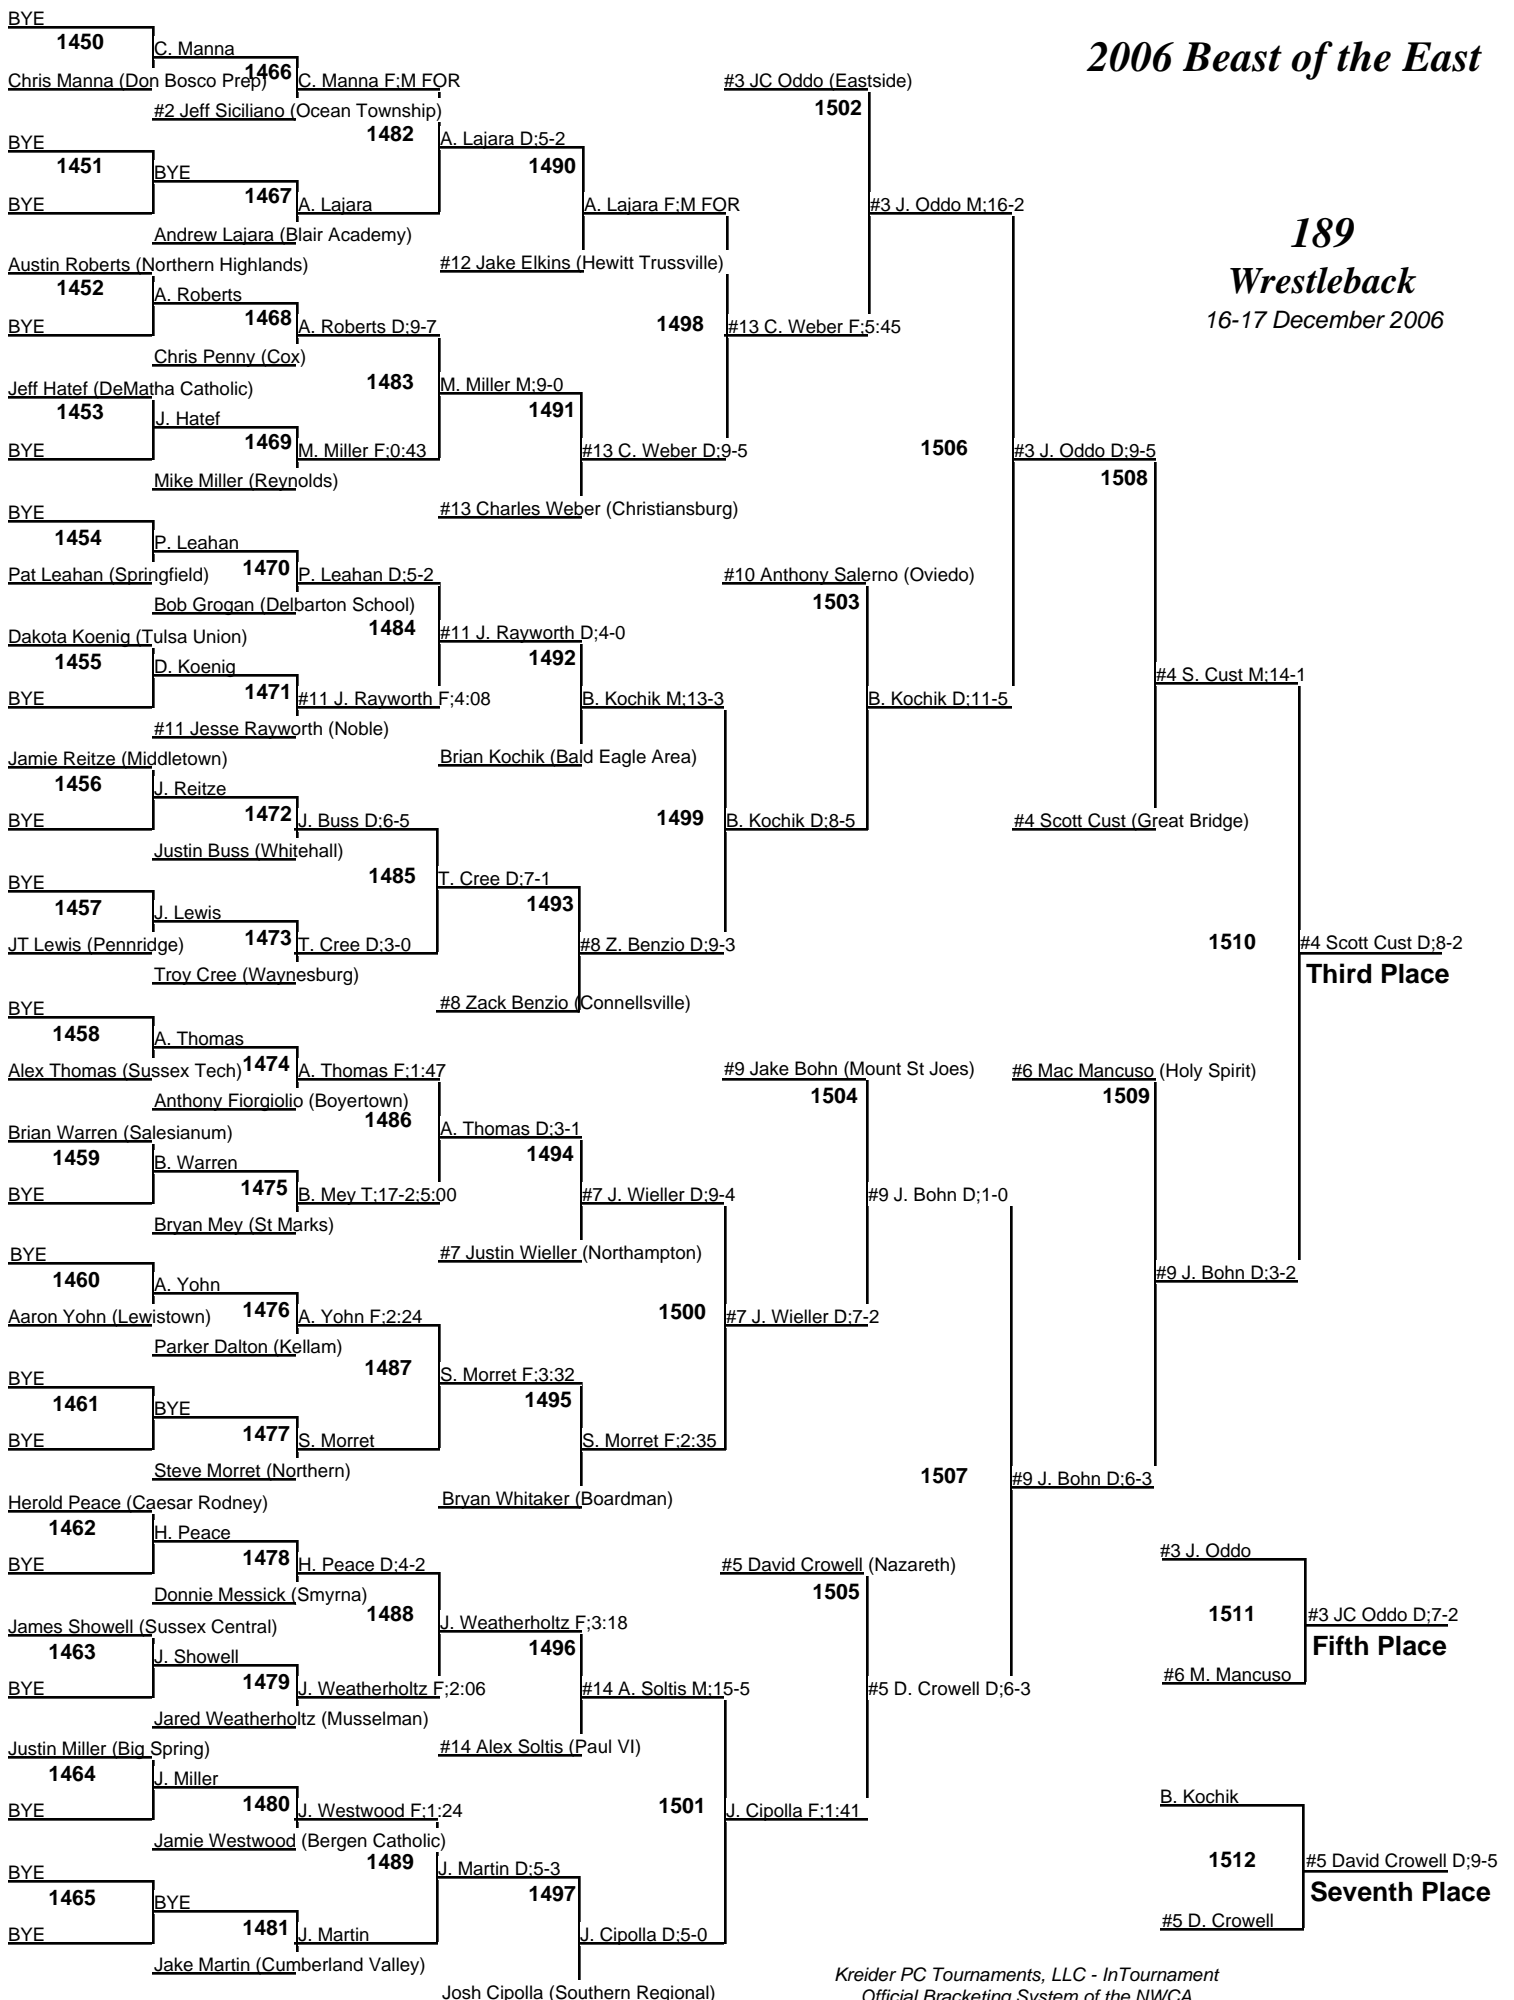

2006 Beast of the East

189

Wrestleback

16-17 December 2006