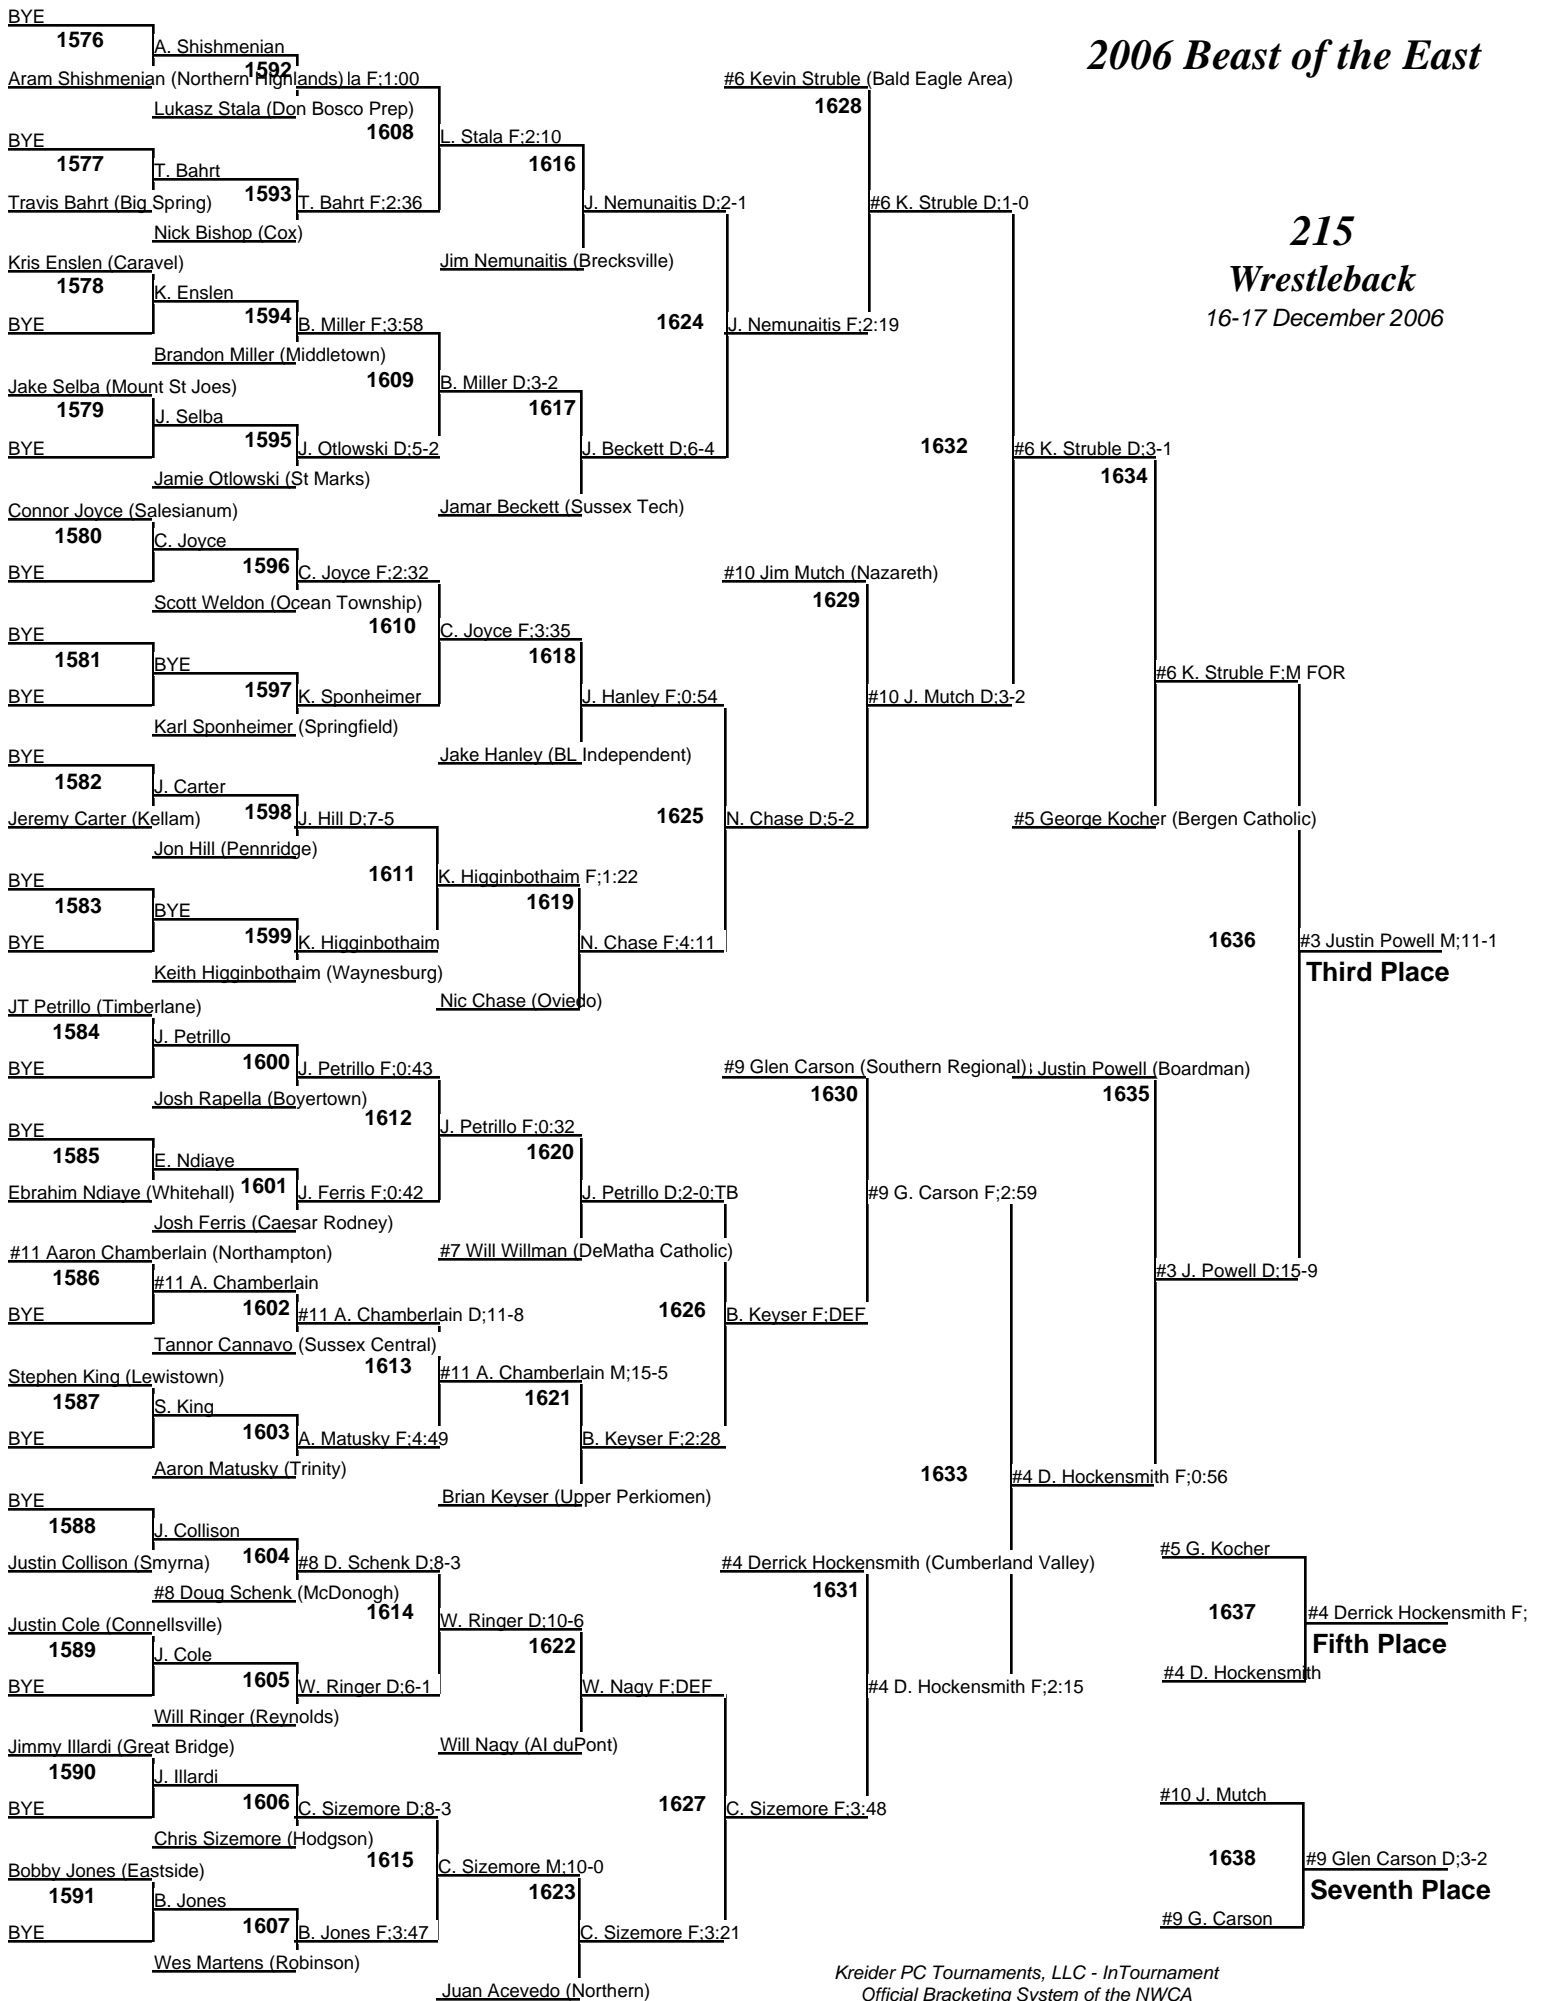

2006 Beast of the East

215

Wrestleback

16-17 December 2006