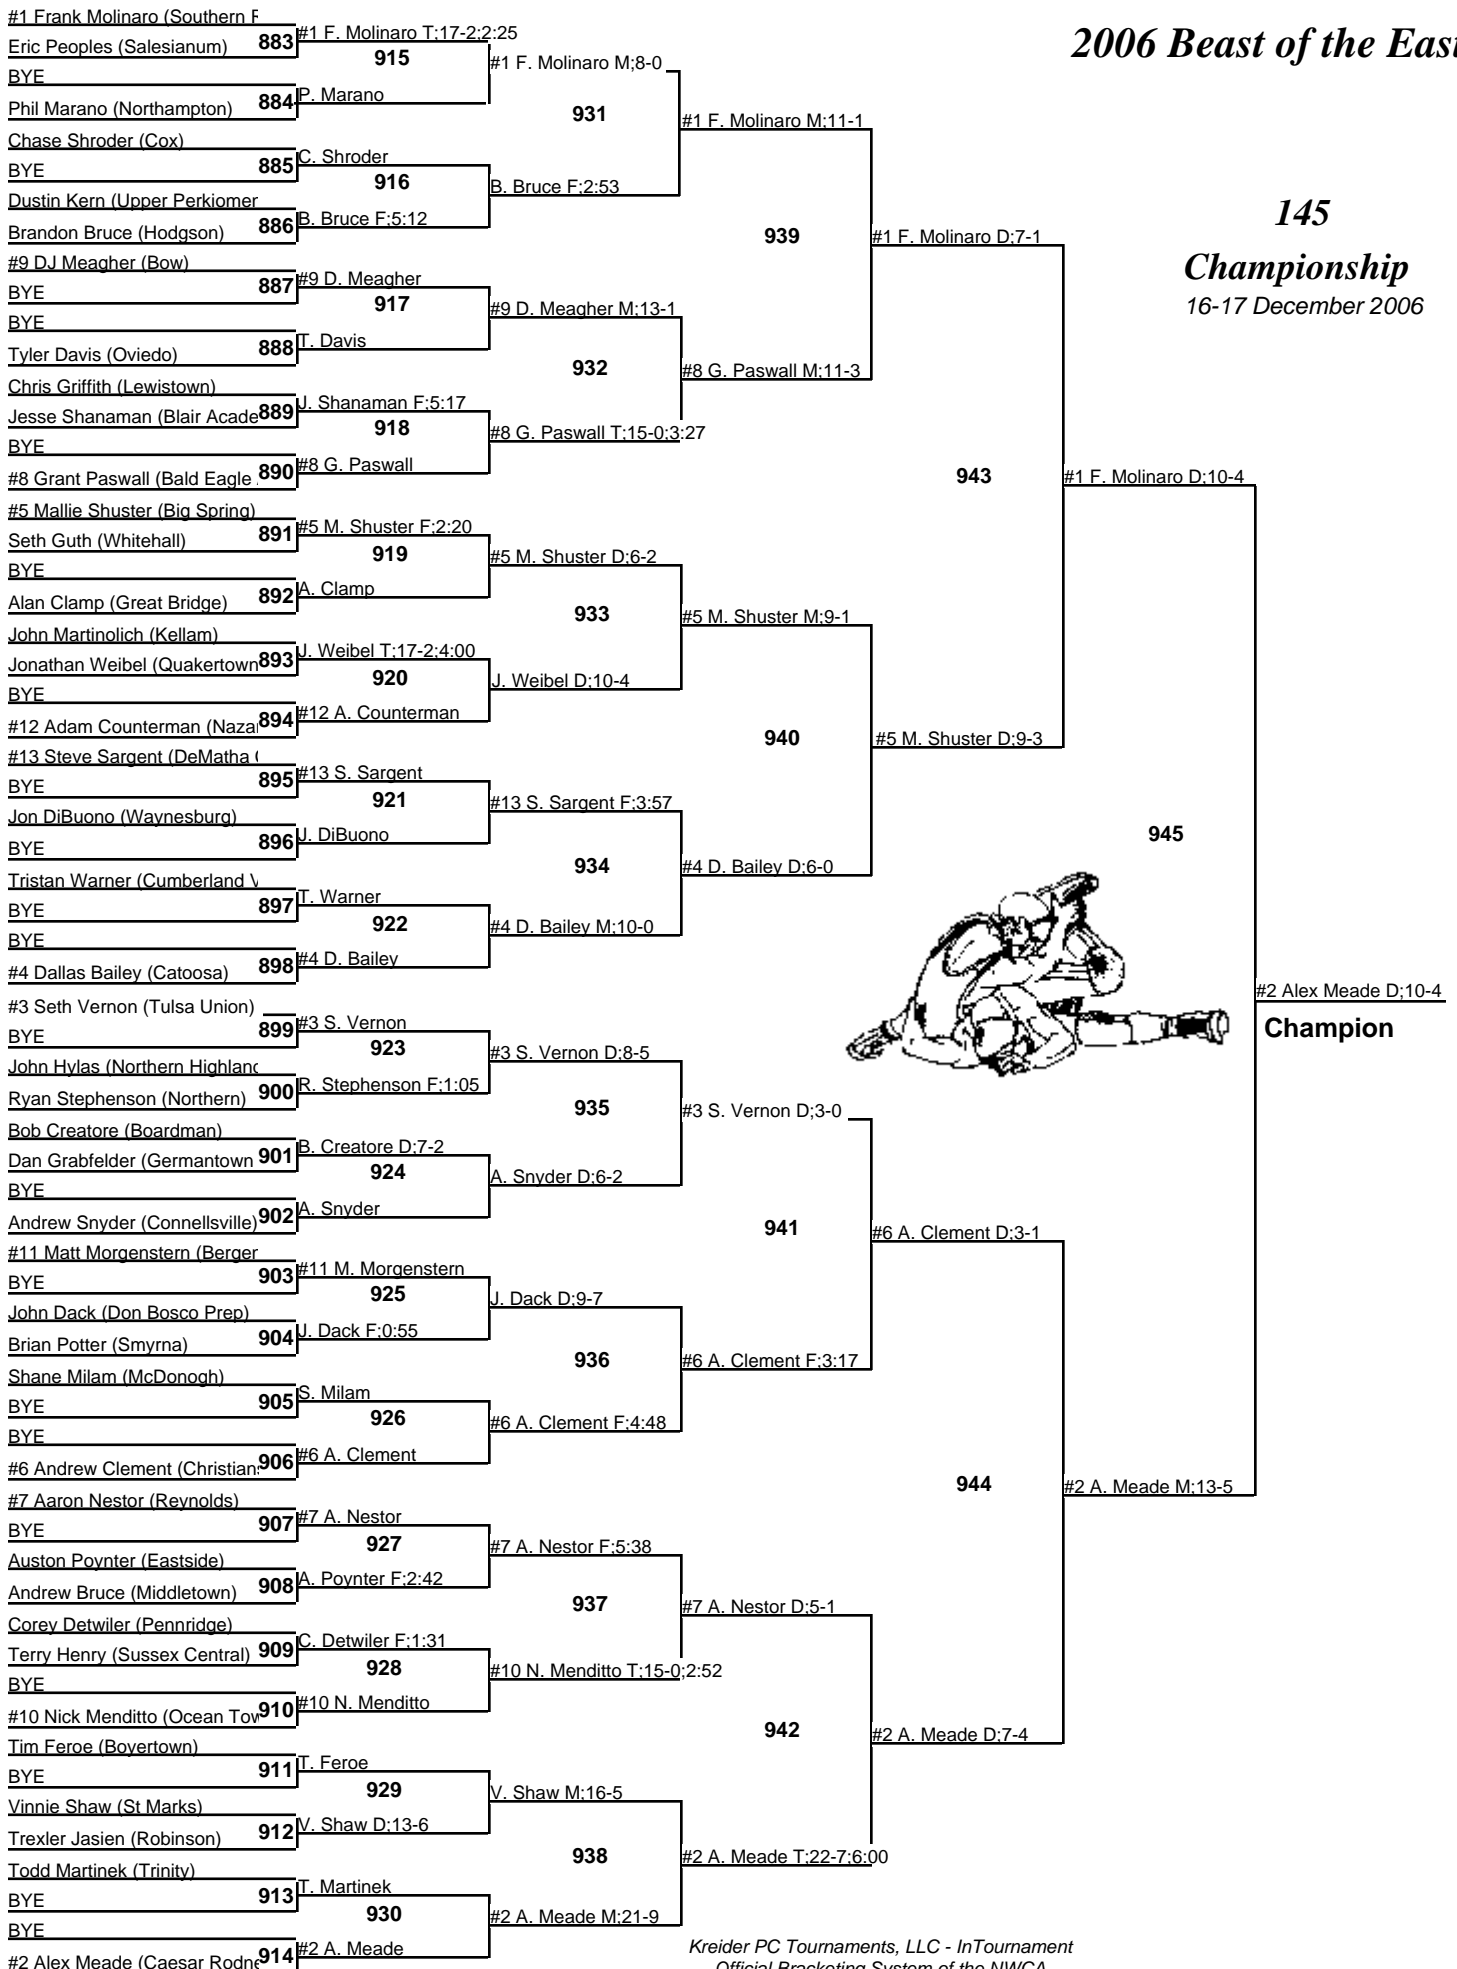

2006 Beast of the East

145

Championship

16-17 December 2006