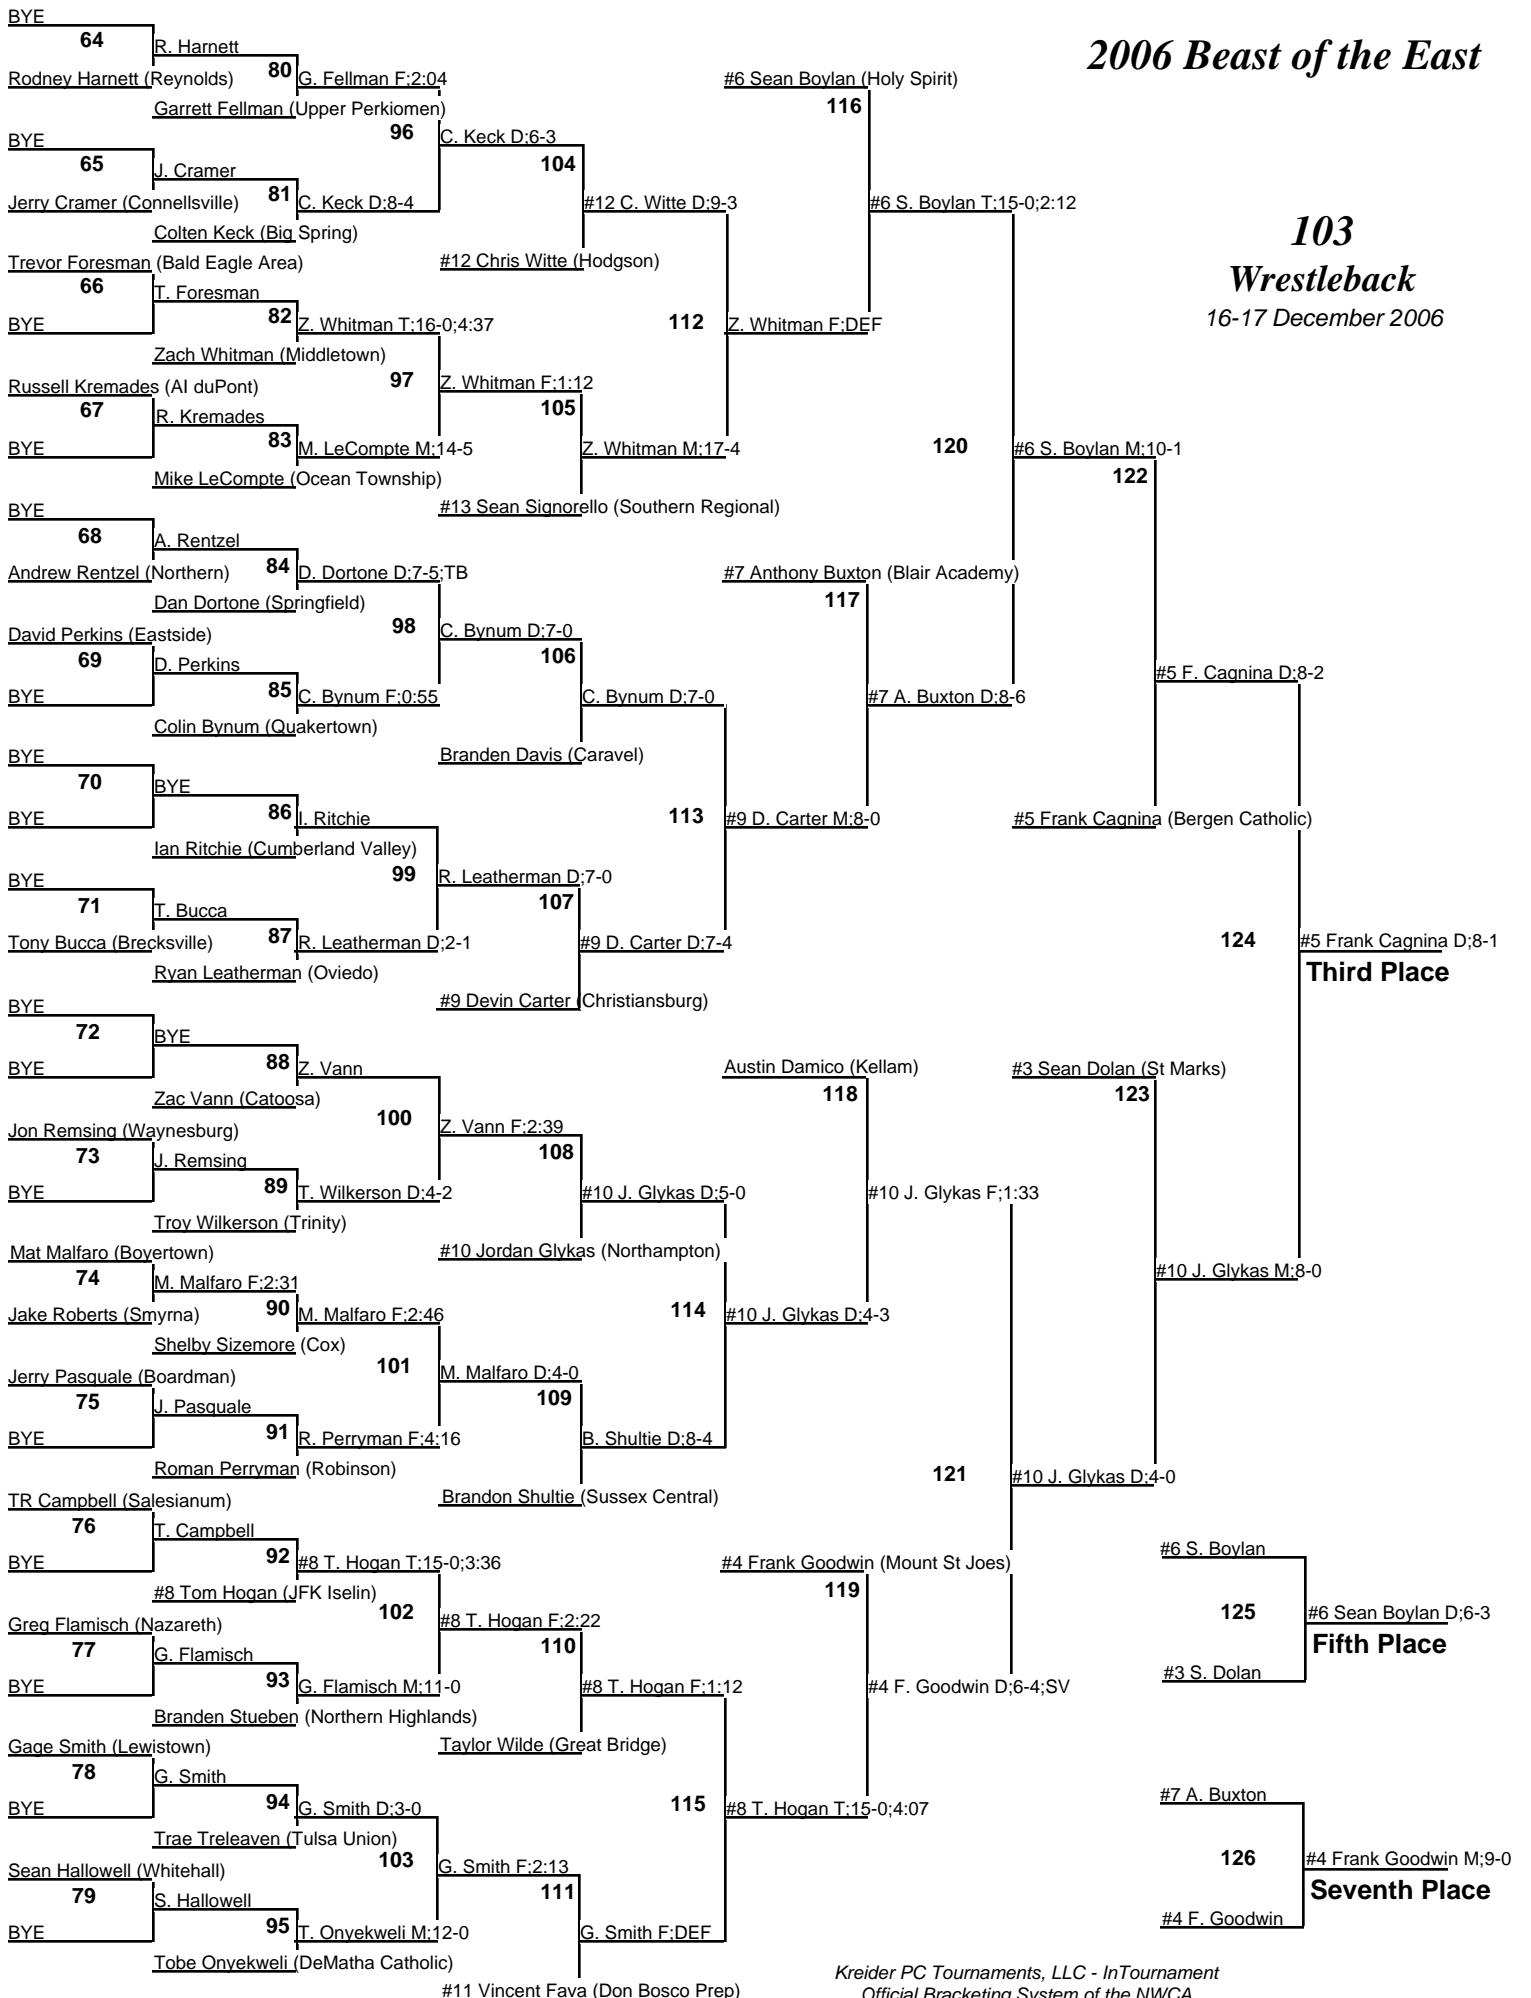

2006 Beast of the East

103

Championship

16-17 December 2006

2006 Beast of the East

103 Wrestleback 16-17 December 2006

2006 Beast of the East

112

Championship

16-17 December 2006

2006 Beast of the East

112 Wrestleback 16-17 December 2006

2006 Beast of the East

119

Championship

16-17 December 2006

2006 Beast of the East

119 Wrestleback 16-17 December 2006

2006 Beast of the East

125 Championship 16-17 December 2006

2006 Beast of the East

125 Wrestleback 16-17 December 2006

2006 Beast of the East

130