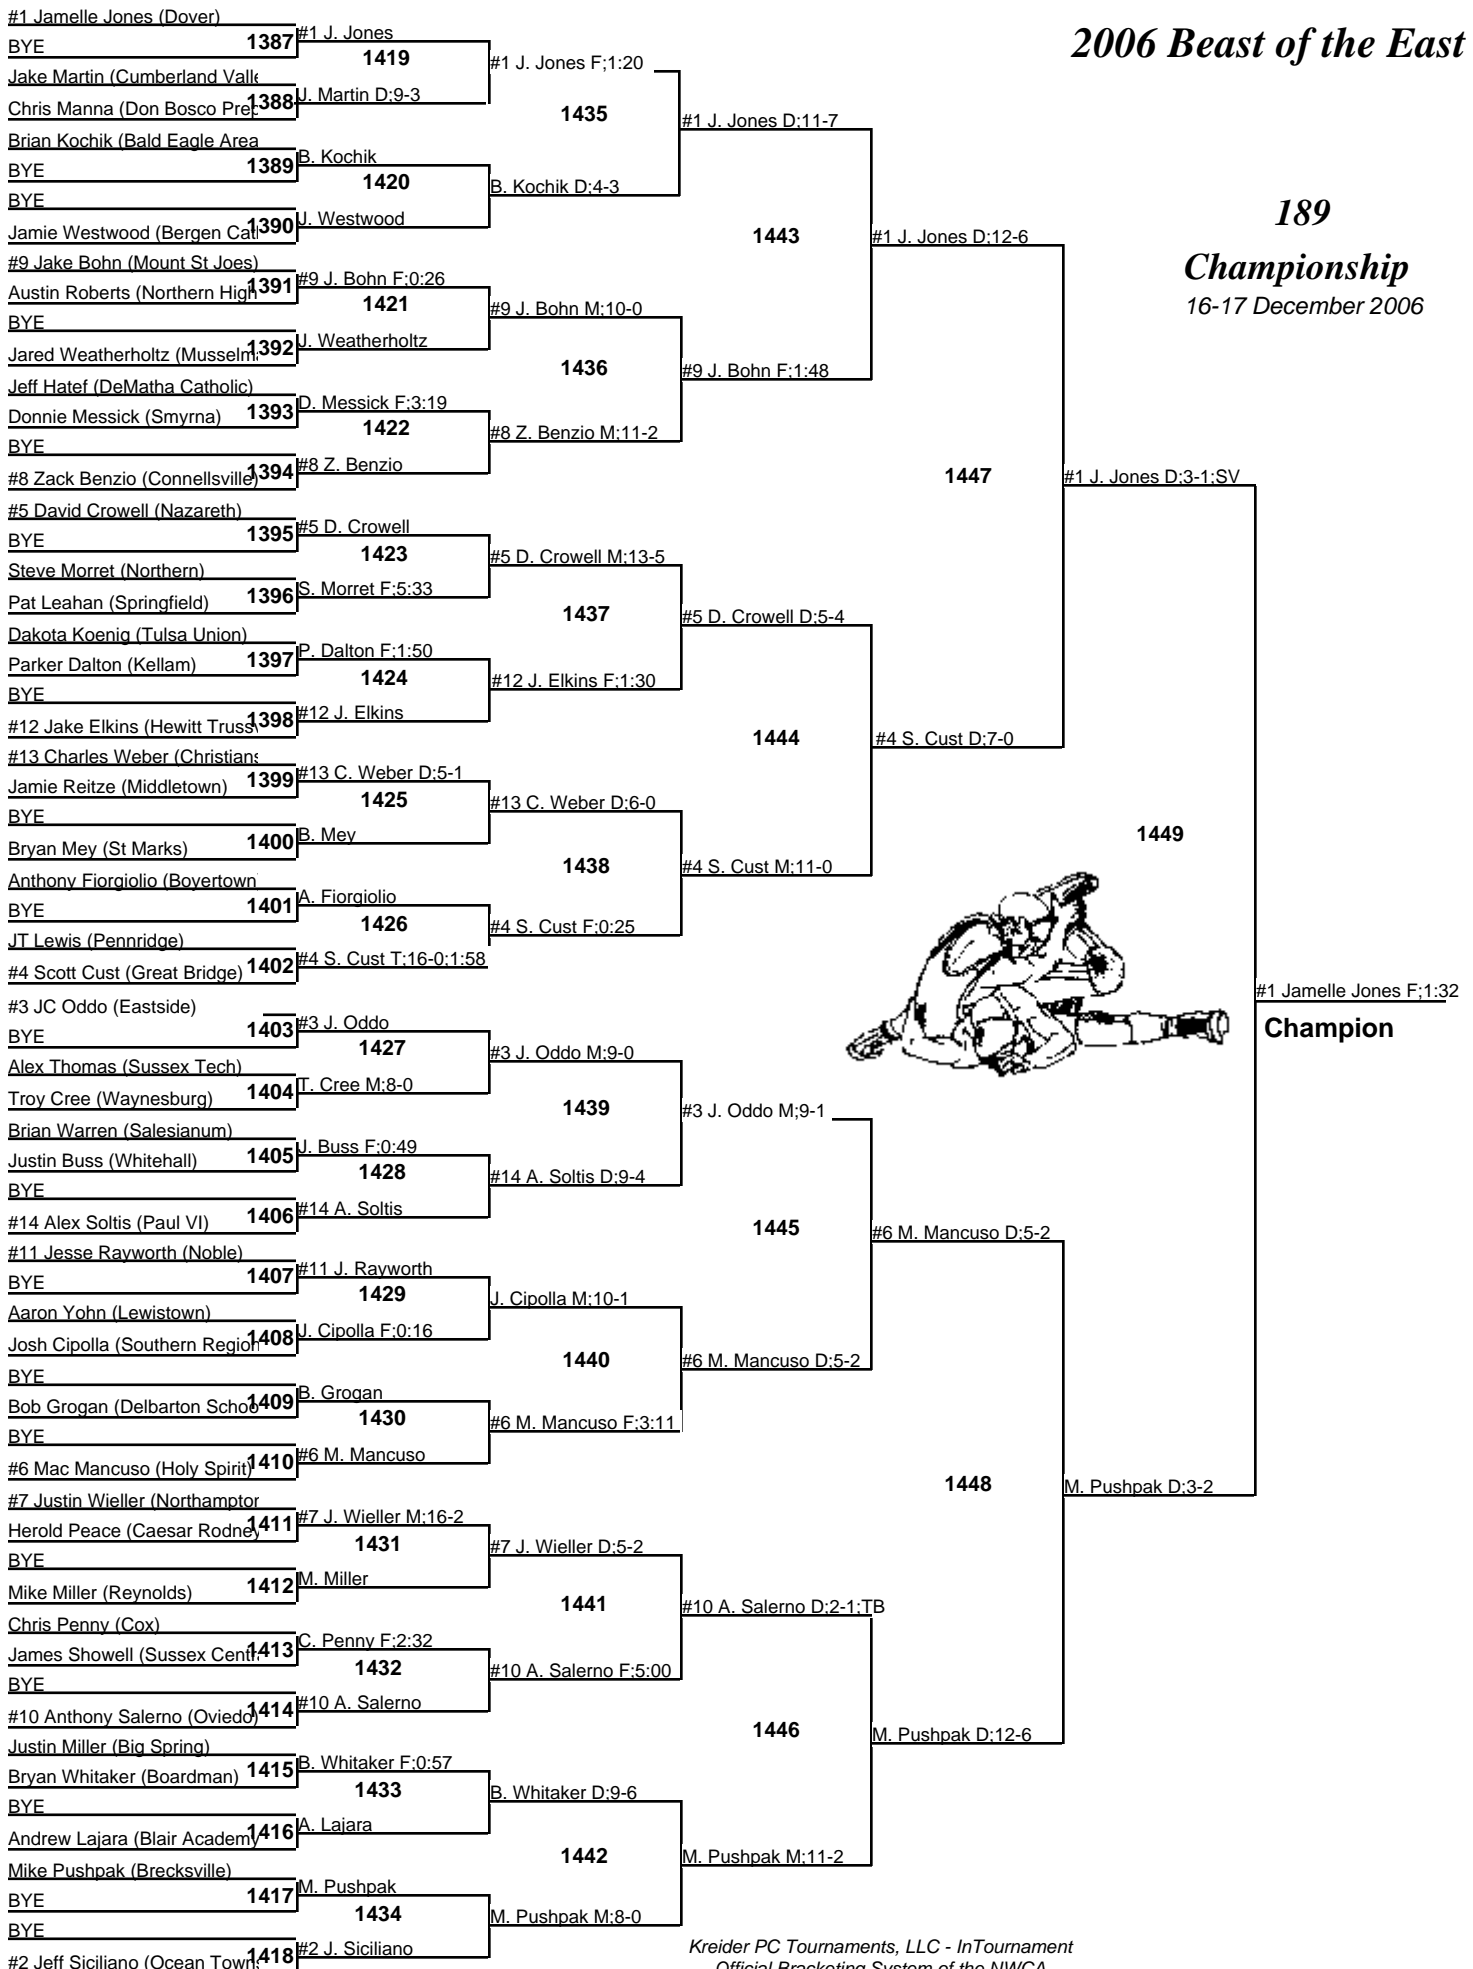

171 Wrestleback 16-17 December 2006

2006 Beast of the East

189

Championship

16-17 December 2006

2006 Beast of the East

189

Wrestleback