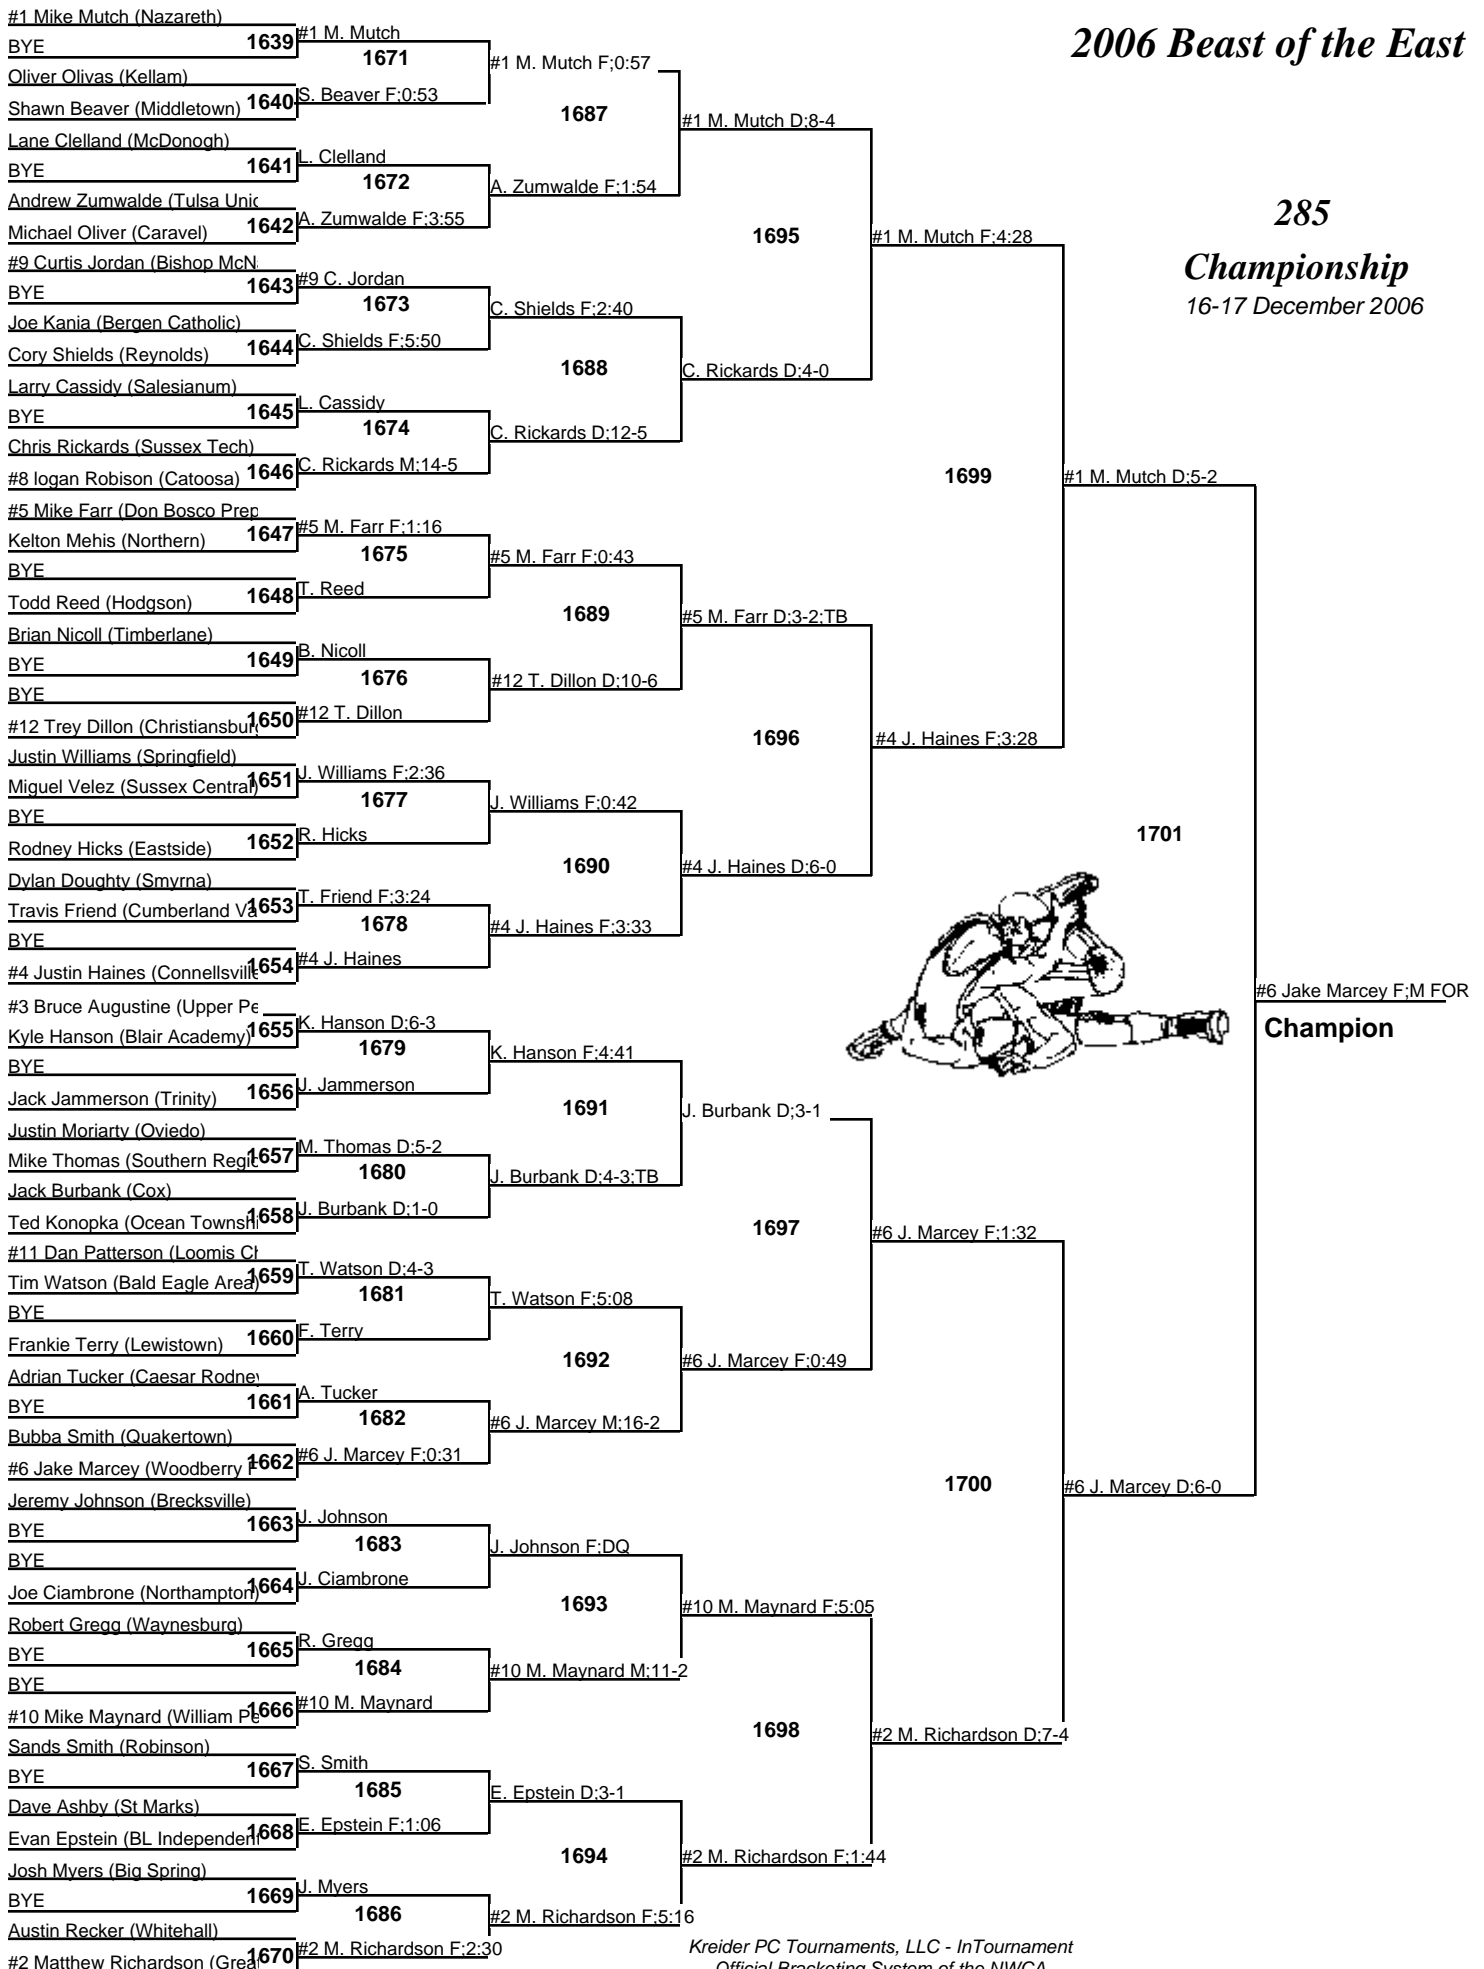

171 Wrestleback 16-17 December 2006

2006 Beast of the East

189

Championship

16-17 December 2006

2006 Beast of the East

189

Wrestleback

16-17 December 2006

2006 Beast of the East

285

Championship

16-17 December 2006

2006 Beast of the East

285 Wrestleback 16-17 December 2006