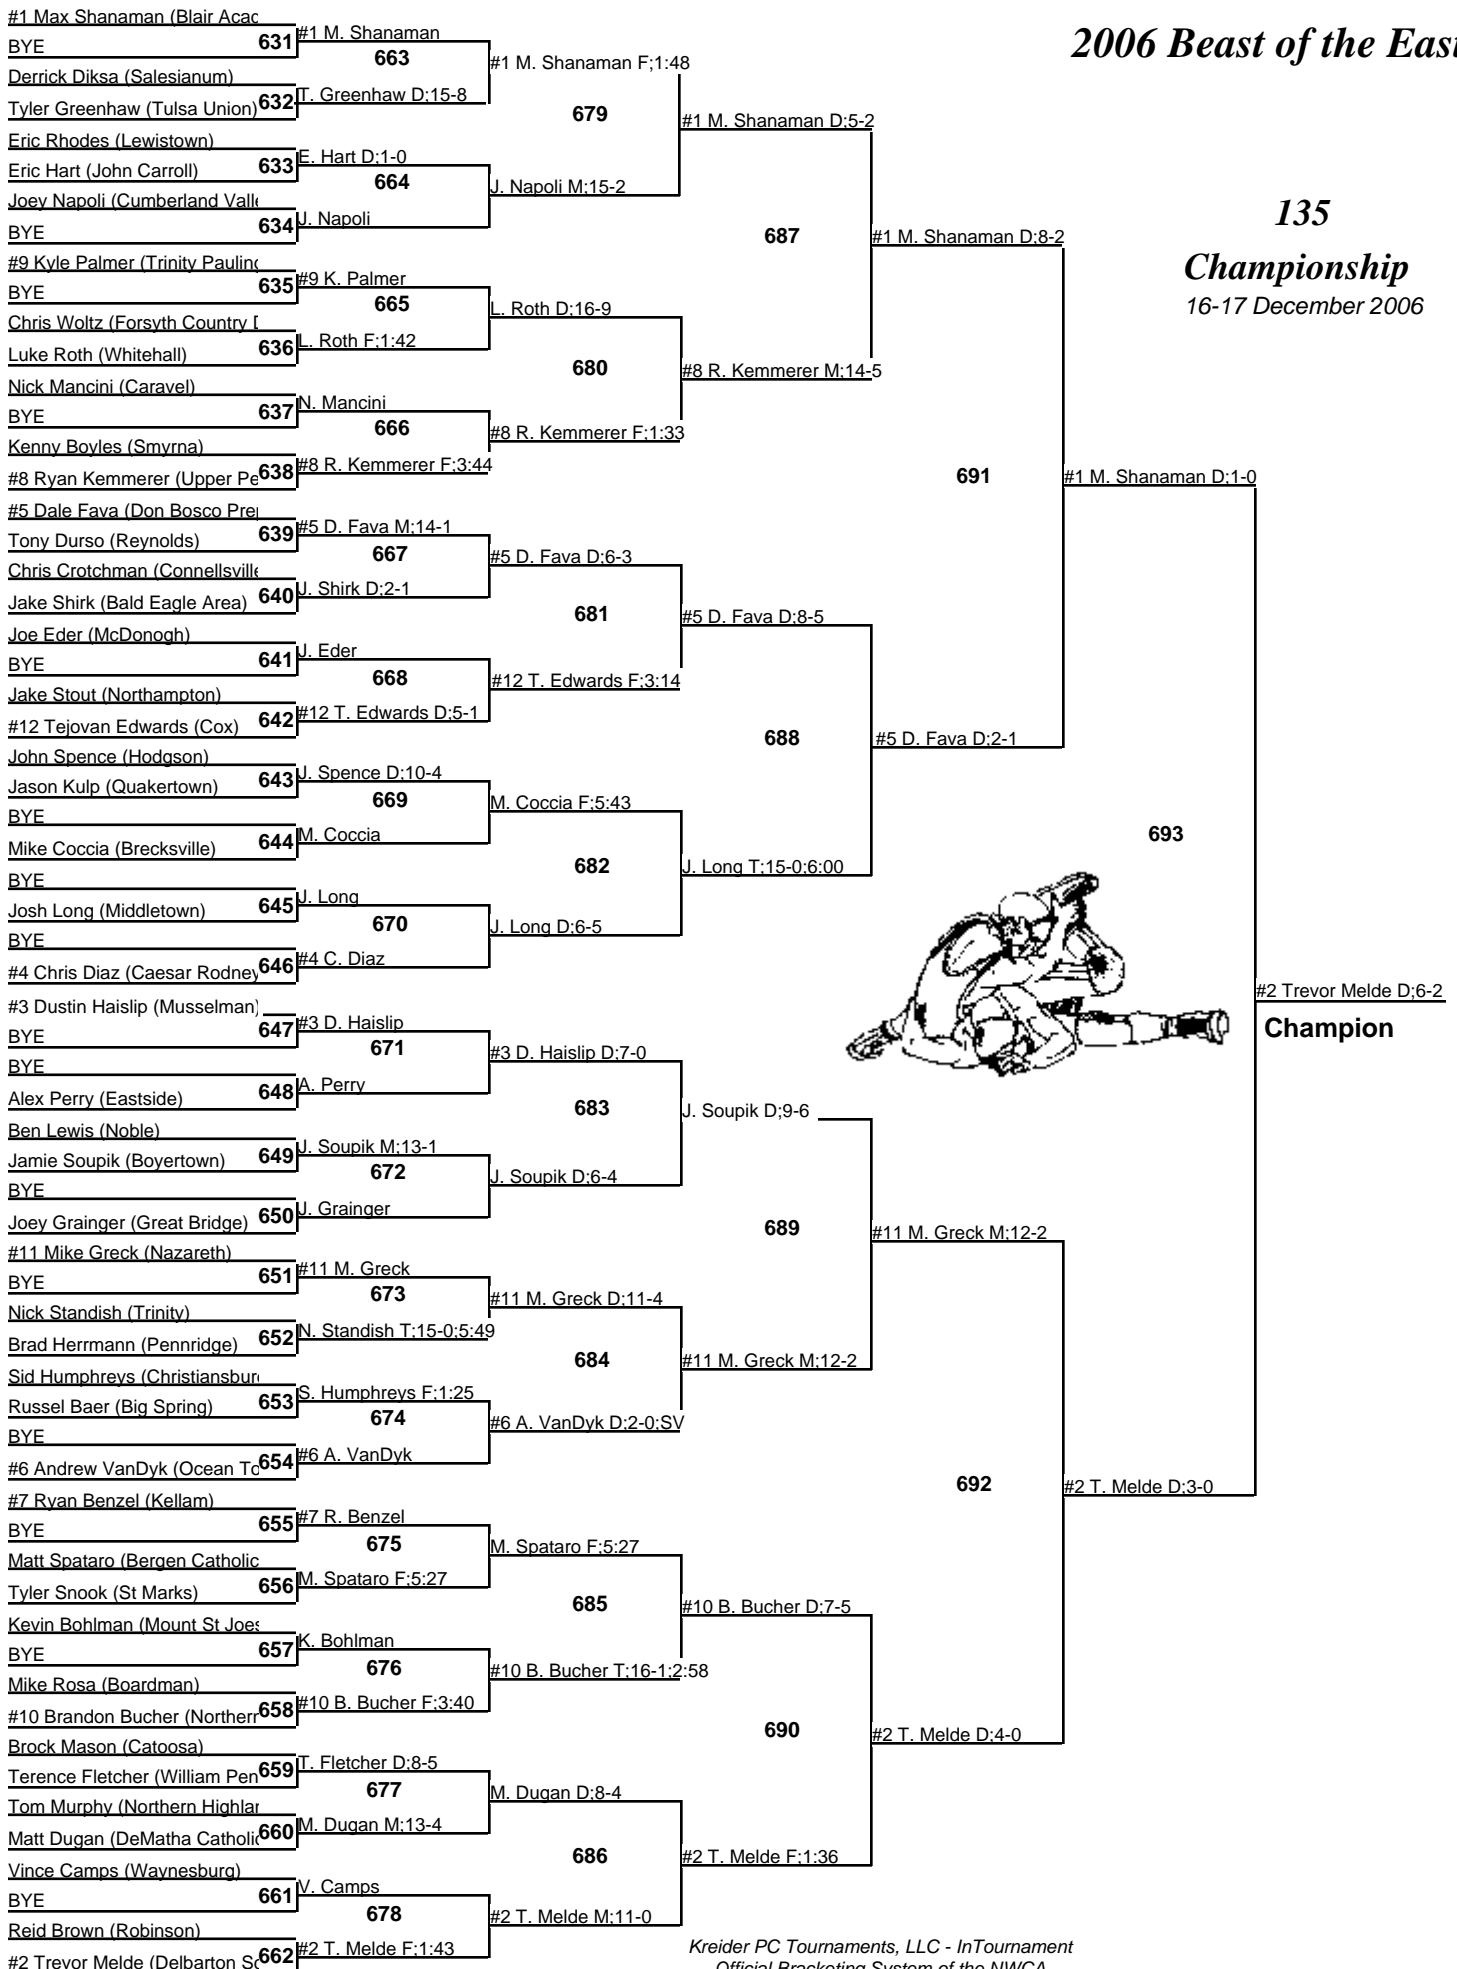

Championship

16-17 December 2006

2006 Beast of the East

119

Championship

16-17 December 2006

2006 Beast of the East

119 Wrestleback 16-17 December 2006

2006 Beast of the East

130 Wrestleback 16-17 December 2006

2006 Beast of the East

135

Championship

16-17 December 2006

2006 Beast of the East

140 Championship 16-17 December 2006