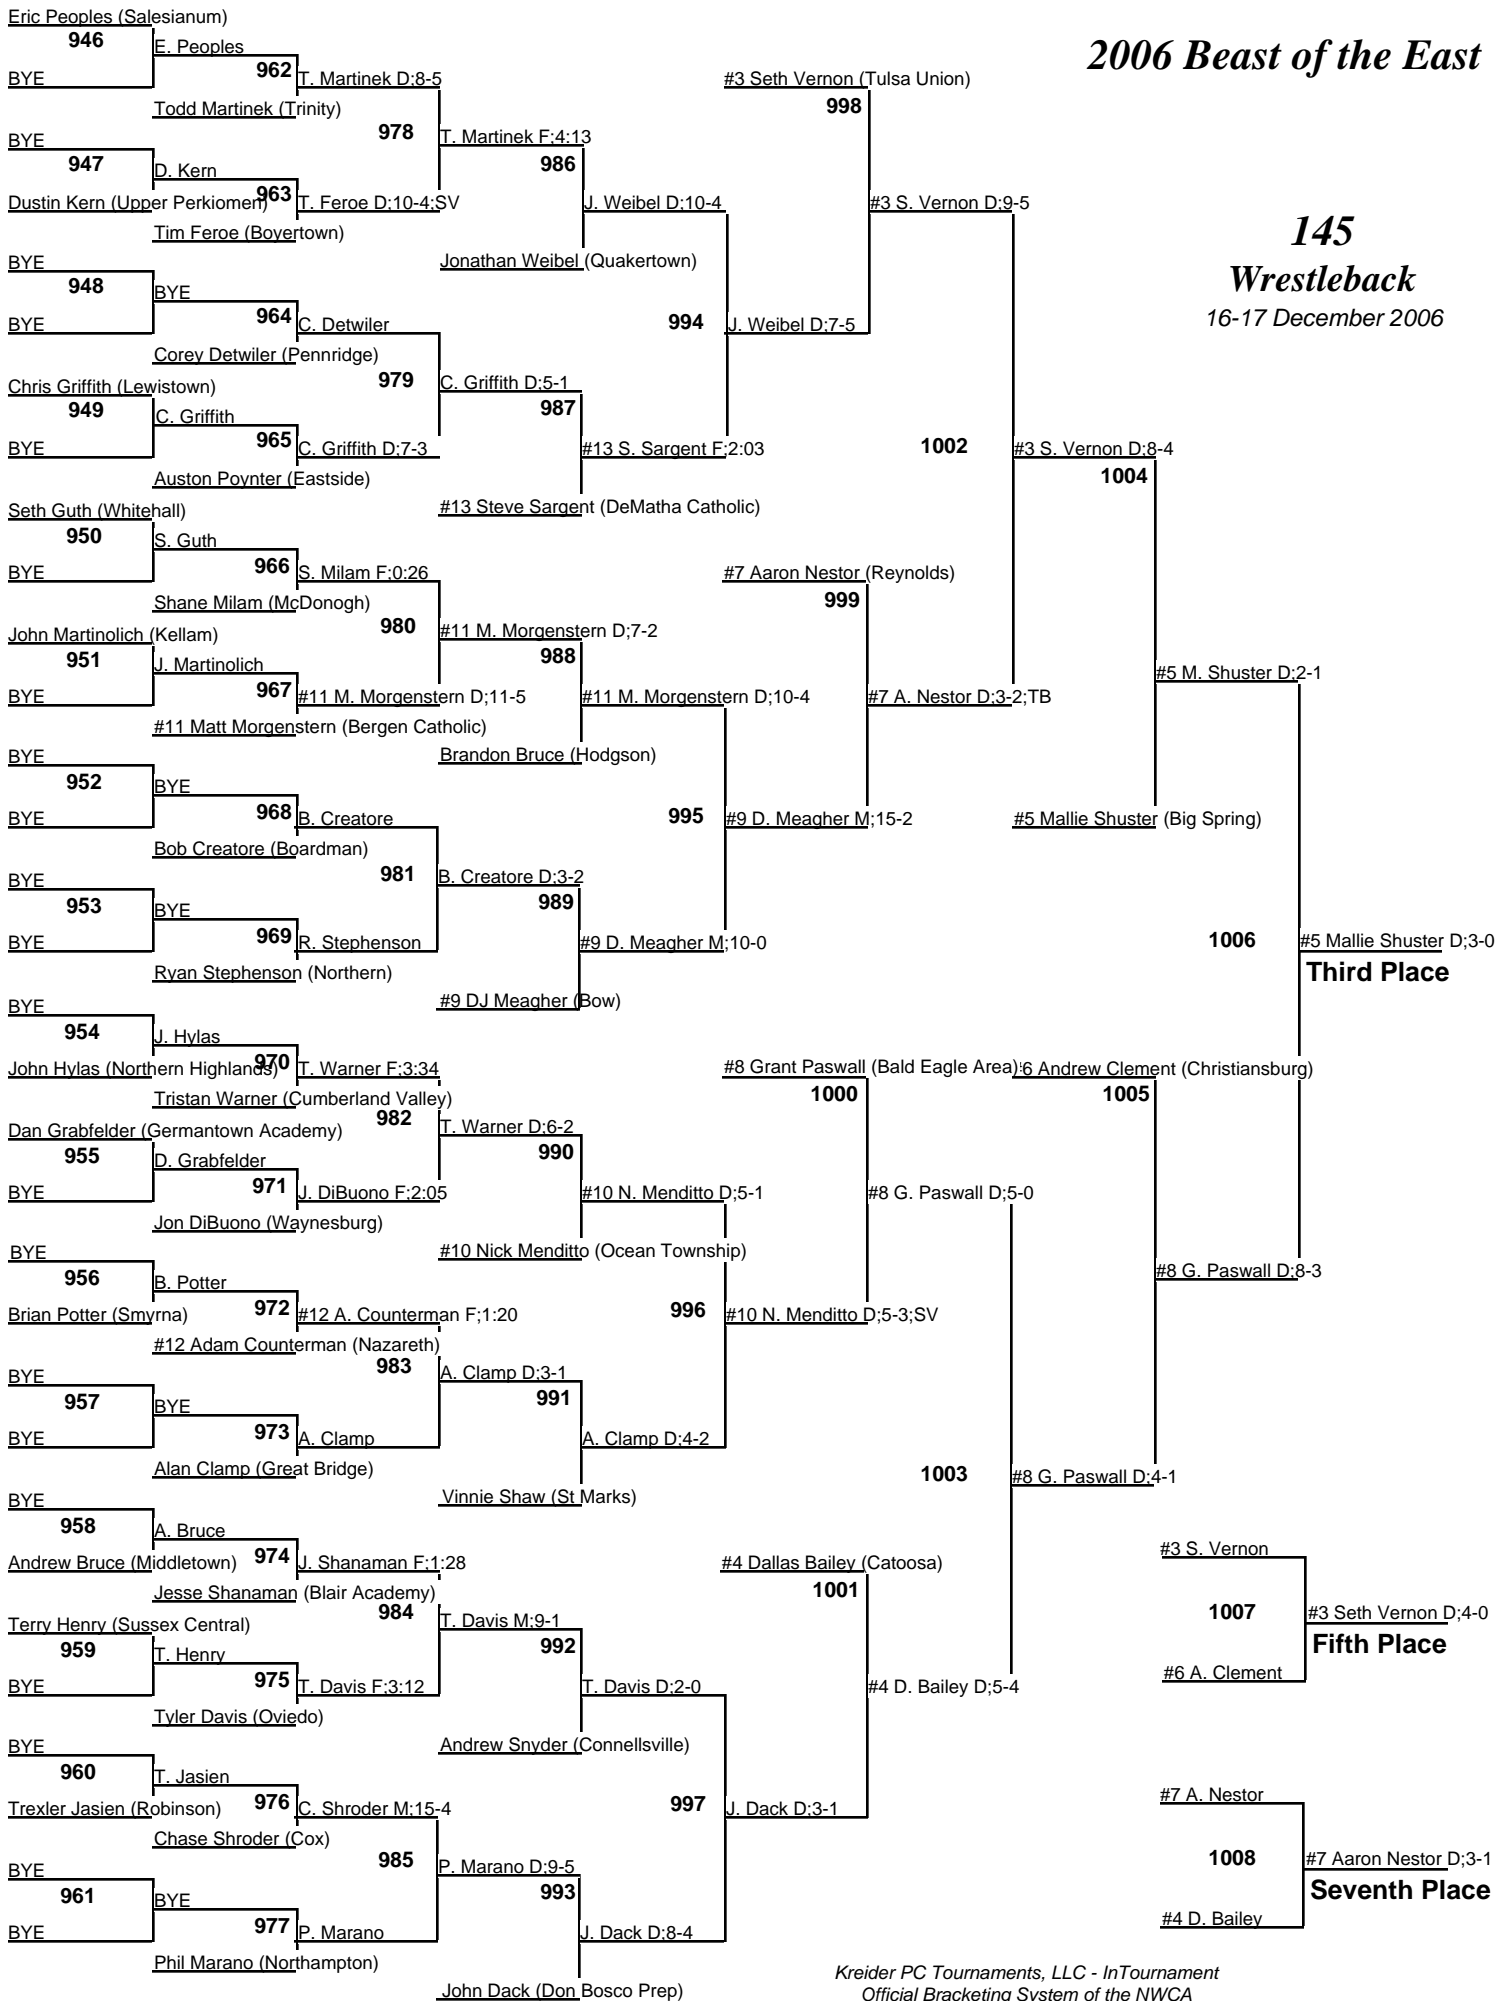

145

Championship

16-17 December 2006

2006 Beast of the East

145 Wrestleback 16-17 December 2006

2006 Beast of the East

152 Championship 16-17 December 2006

2006 Beast of the East