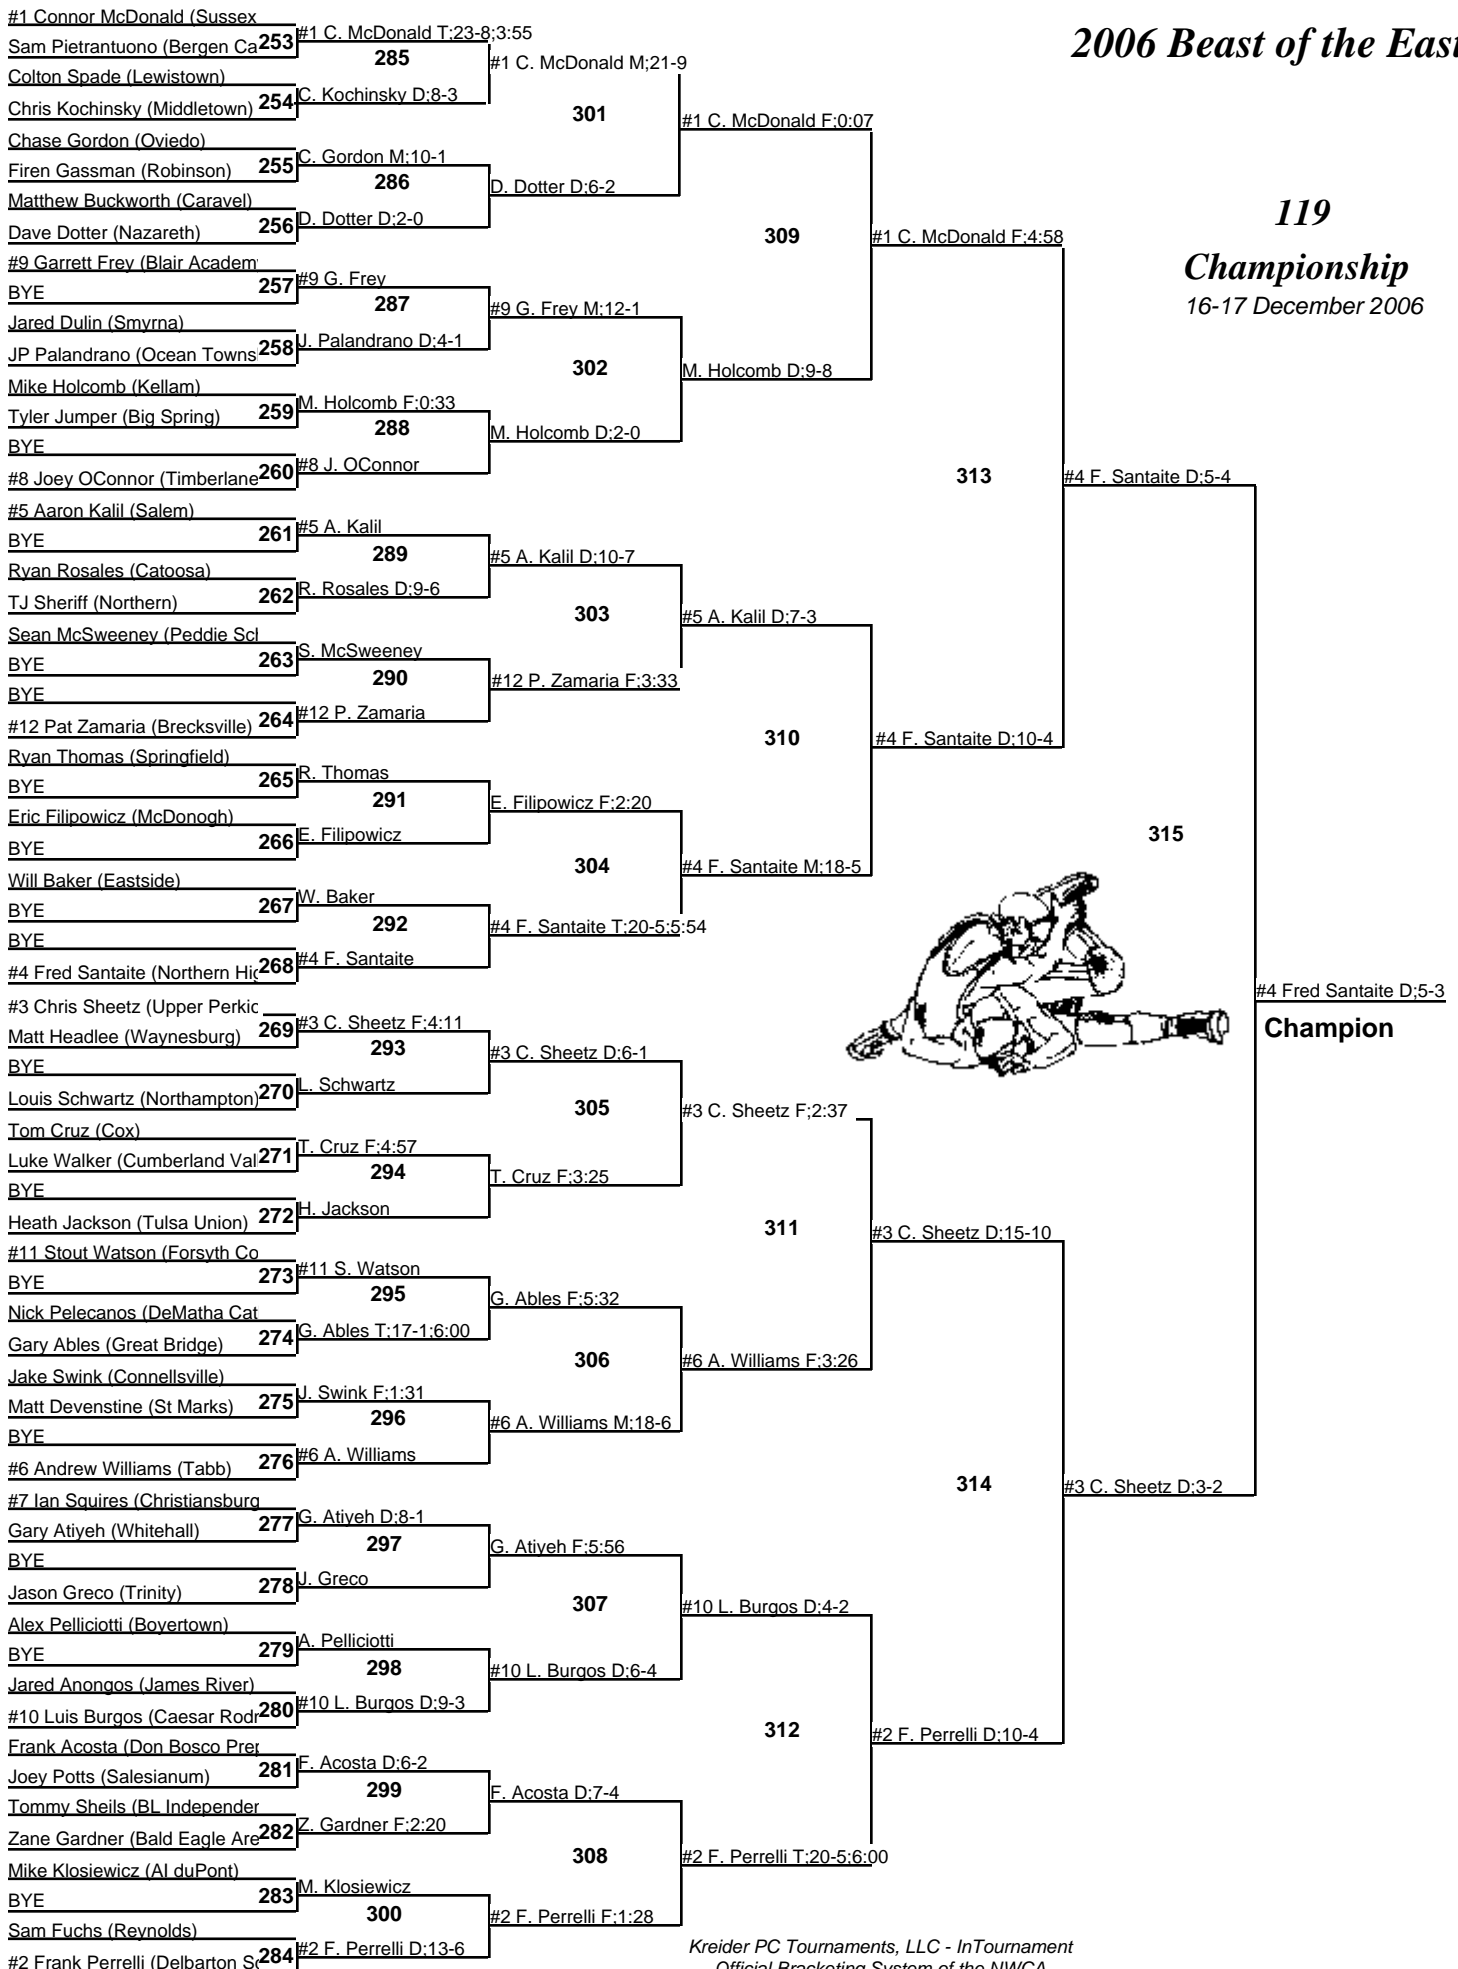

2006 Beast of the East

103

Championship

16-17 December 2006

2006 Beast of the East

103 Wrestleback 16-17 December 2006

2006 Beast of the East

112

Championship

16-17 December 2006

2006 Beast of the East

119

Championship

16-17 December 2006

2006 Beast of the East

119 Wrestleback 16-17 December 2006