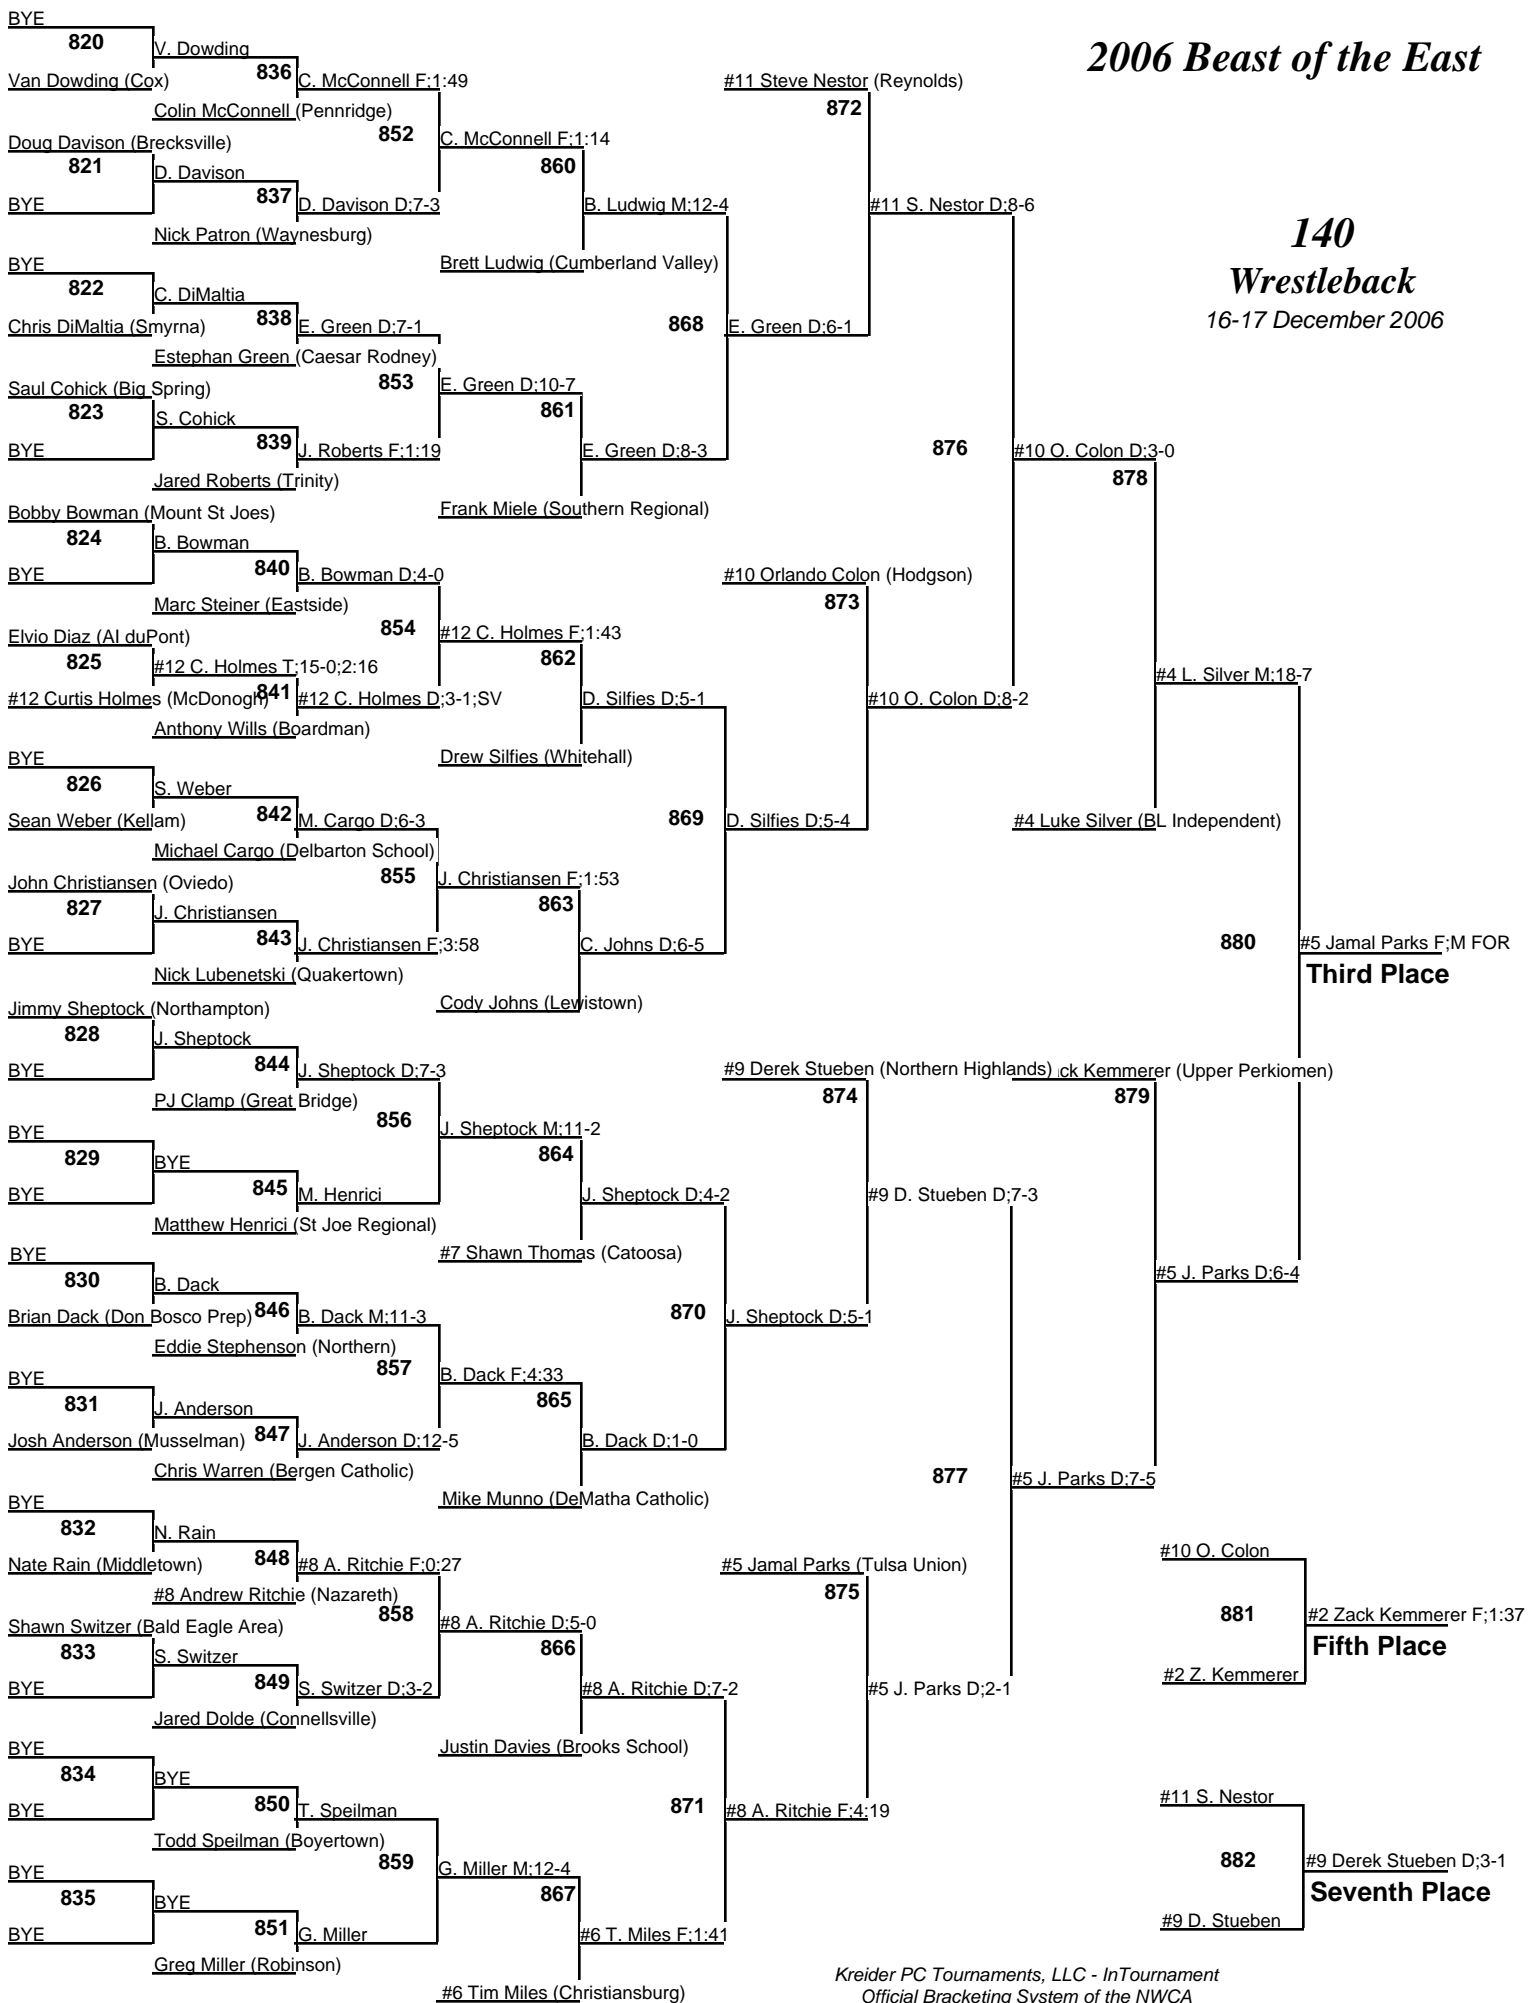

Third Place

Fifth Place

Seventh Place

2006 Beast of the East

140 Championship 16-17 December 2006

2006 Beast of the East

140 Wrestleback 16-17 December 2006

2006 Beast of the East