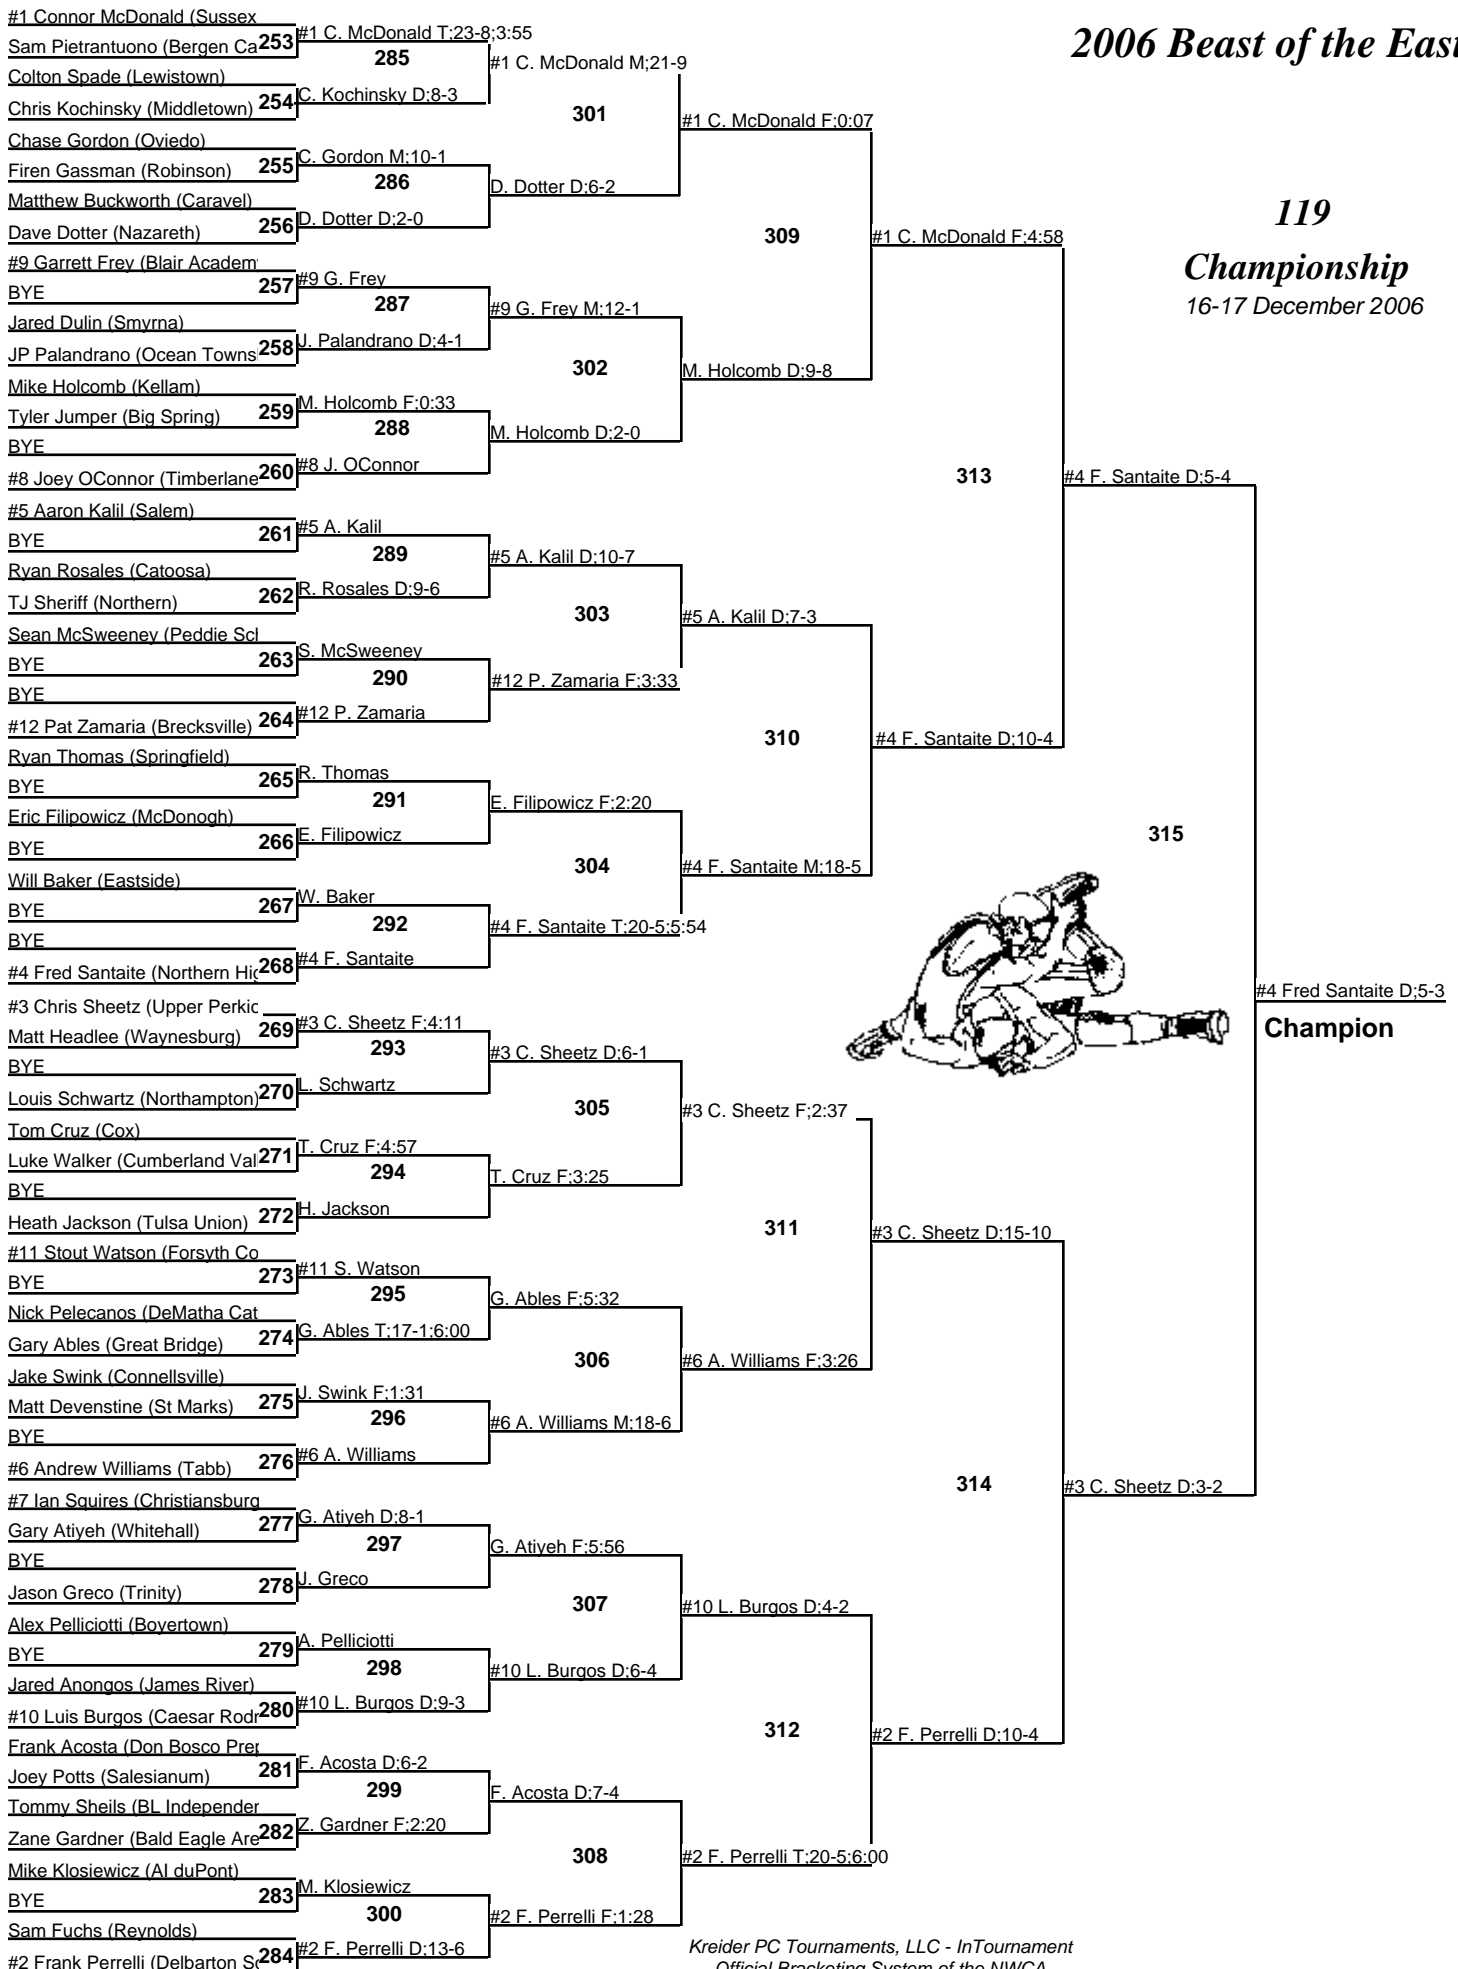

2006 Beast of the East

103

Championship

16-17 December 2006

2006 Beast of the East

103 Wrestleback 16-17 December 2006

2006 Beast of the East

112

Championship

16-17 December 2006

2006 Beast of the East

112 Wrestleback 16-17 December 2006

2006 Beast of the East

119

Championship

16-17 December 2006

2006 Beast of the East

119 Wrestleback 16-17 December 2006

2006 Beast of the East

125 Championship 16-17 December 2006

2006 Beast of the East

125 Wrestleback 16-17 December 2006

2006 Beast of the East

130