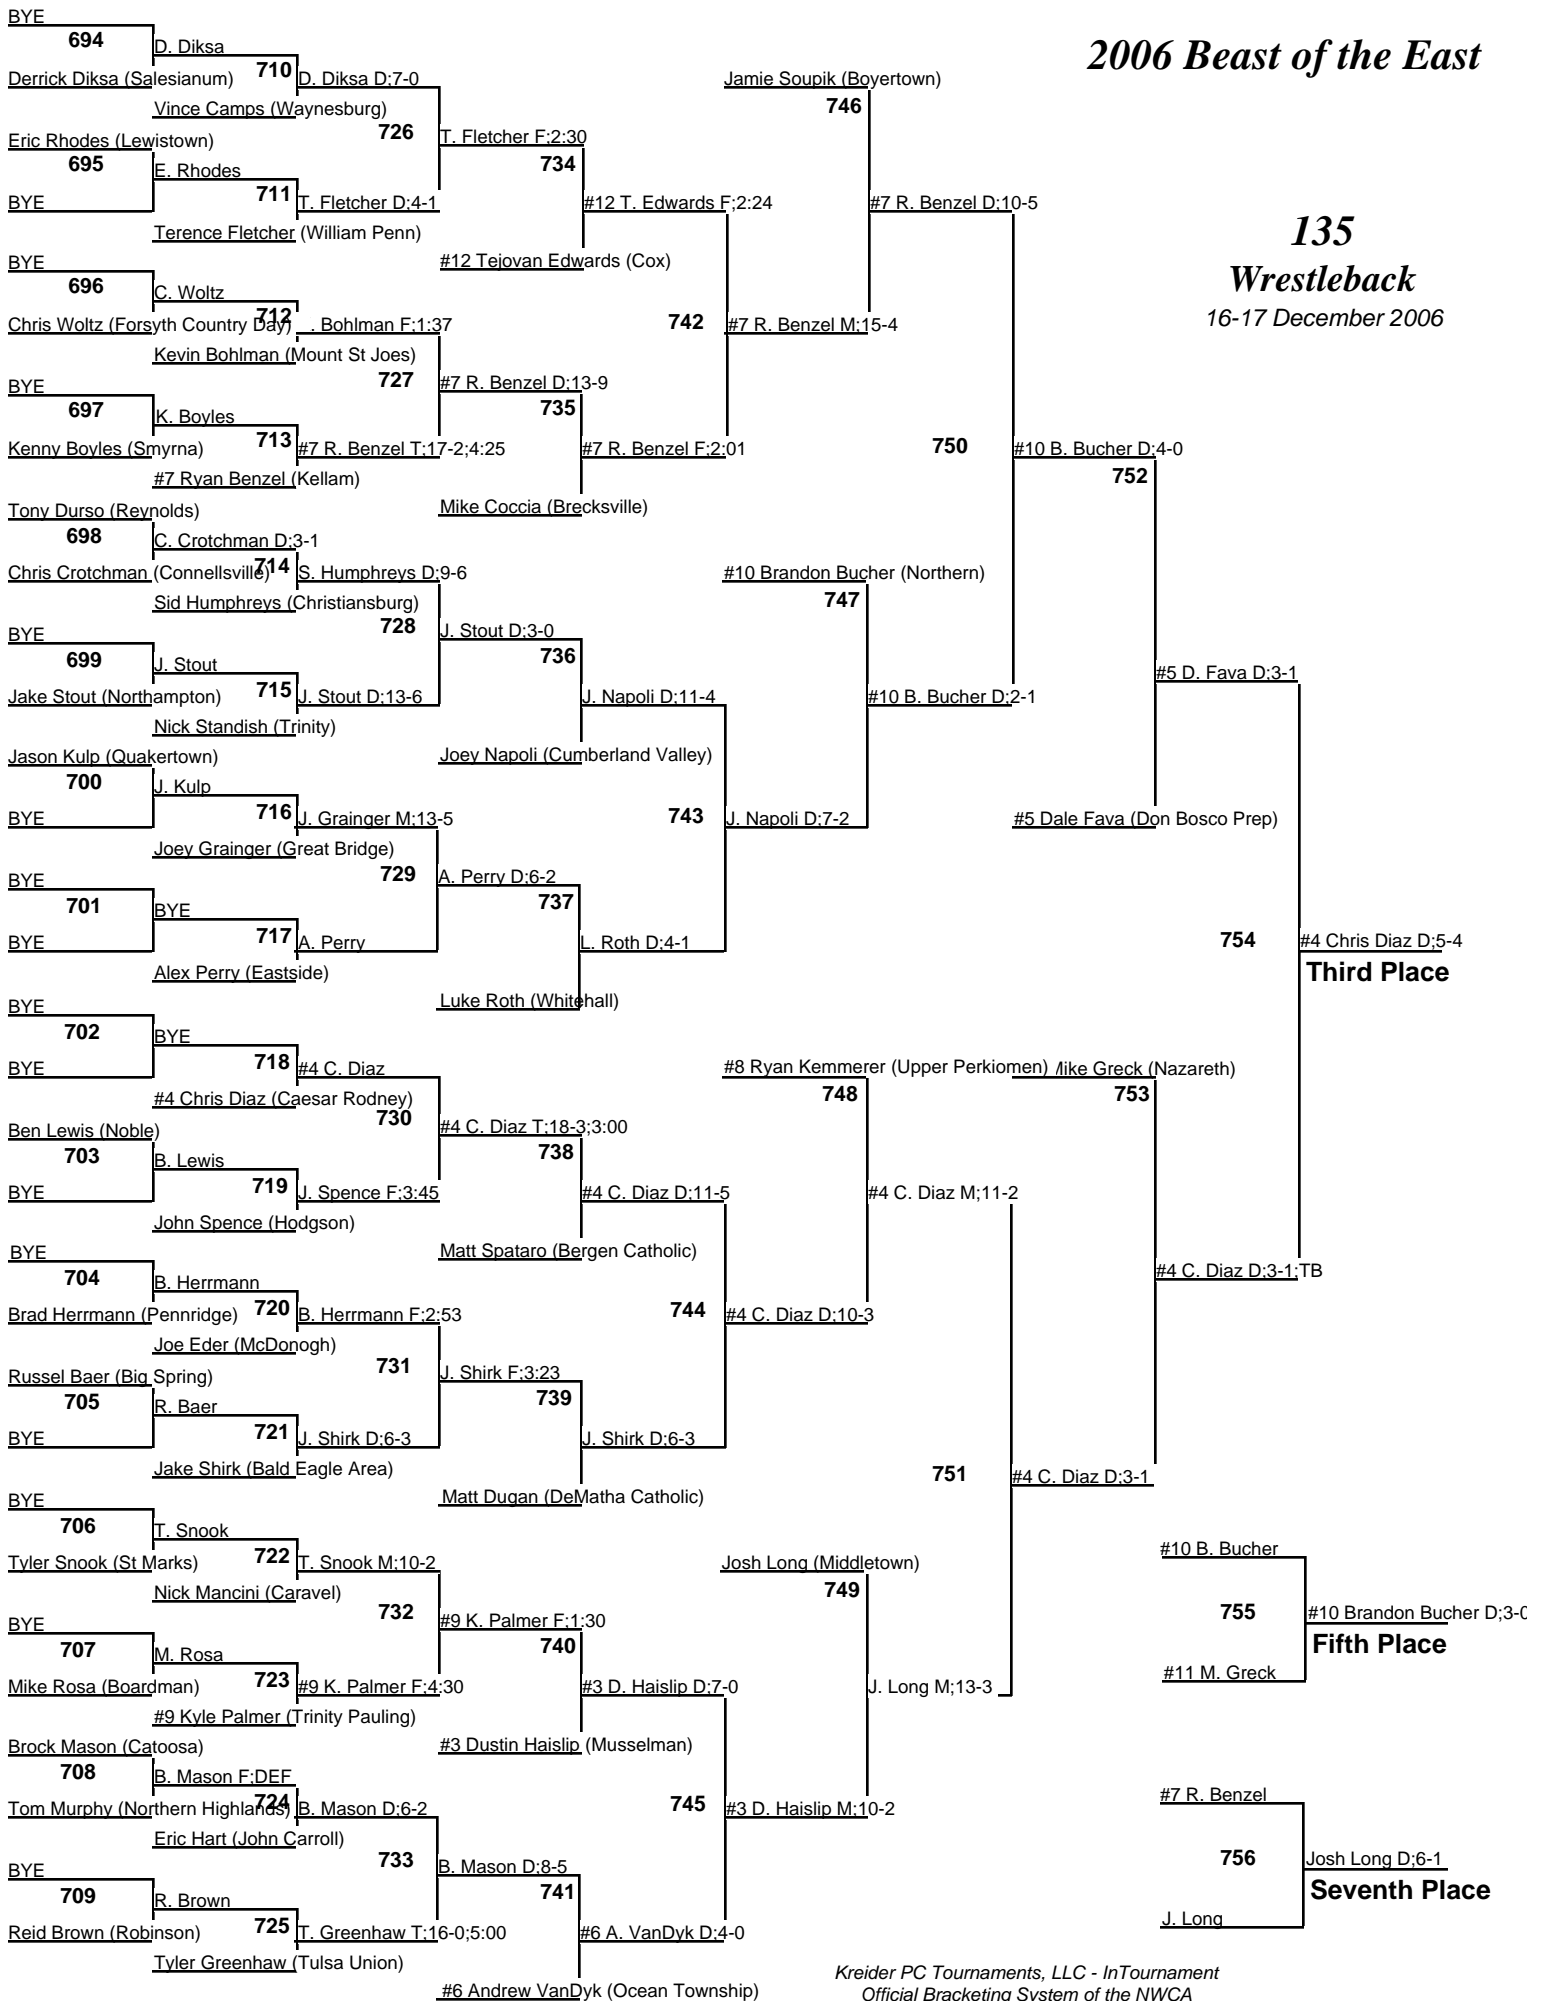

2006 Beast of the East

119 Wrestleback 16-17 December 2006

2006 Beast of the East

125 Championship 16-17 December 2006

2006 Beast of the East

125 Wrestleback 16-17 December 2006

2006 Beast of the East

130

Championship

16-17 December 2006

2006 Beast of the East

135

Championship

16-17 December 2006

2006 Beast of the East

135 Wrestleback 16-17 December 2006