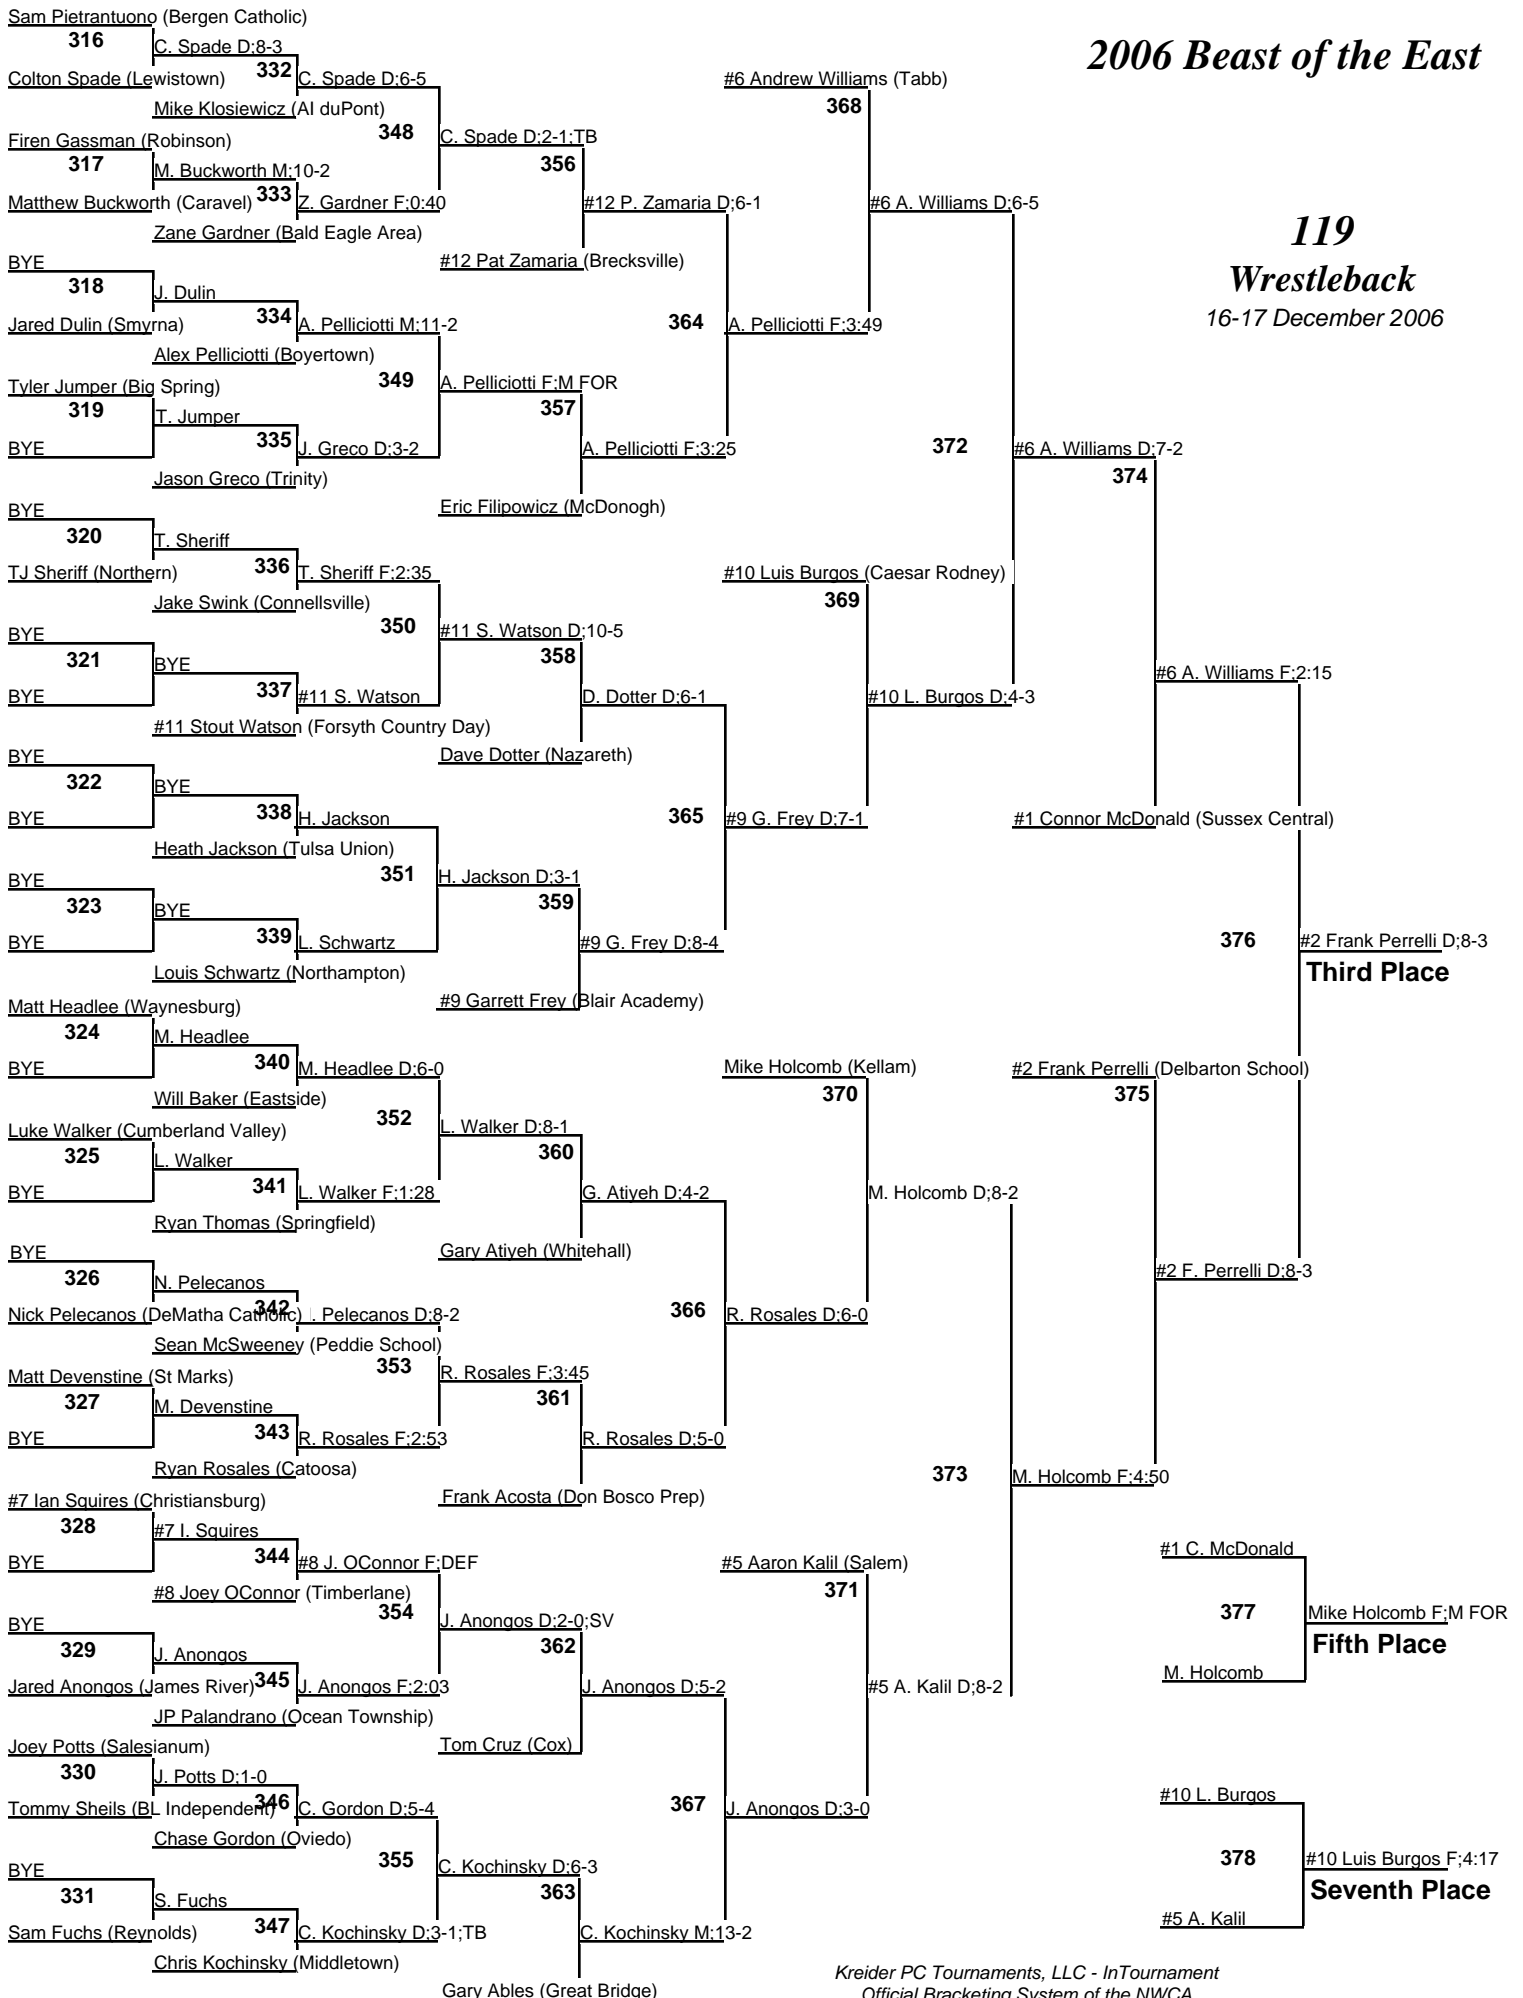

2006 Beast of the East

103

Championship

16-17 December 2006

2006 Beast of the East

103 Wrestleback 16-17 December 2006

2006 Beast of the East

112

Championship

16-17 December 2006

2006 Beast of the East

112 Wrestleback 16-17 December 2006

2006 Beast of the East

119

Championship

16-17 December 2006

2006 Beast of the East

119 Wrestleback 16-17 December 2006

2006 Beast of the East

125 Championship 16-17 December 2006

2006 Beast of the East

125 Wrestleback 16-17 December 2006

2006 Beast of the East

130