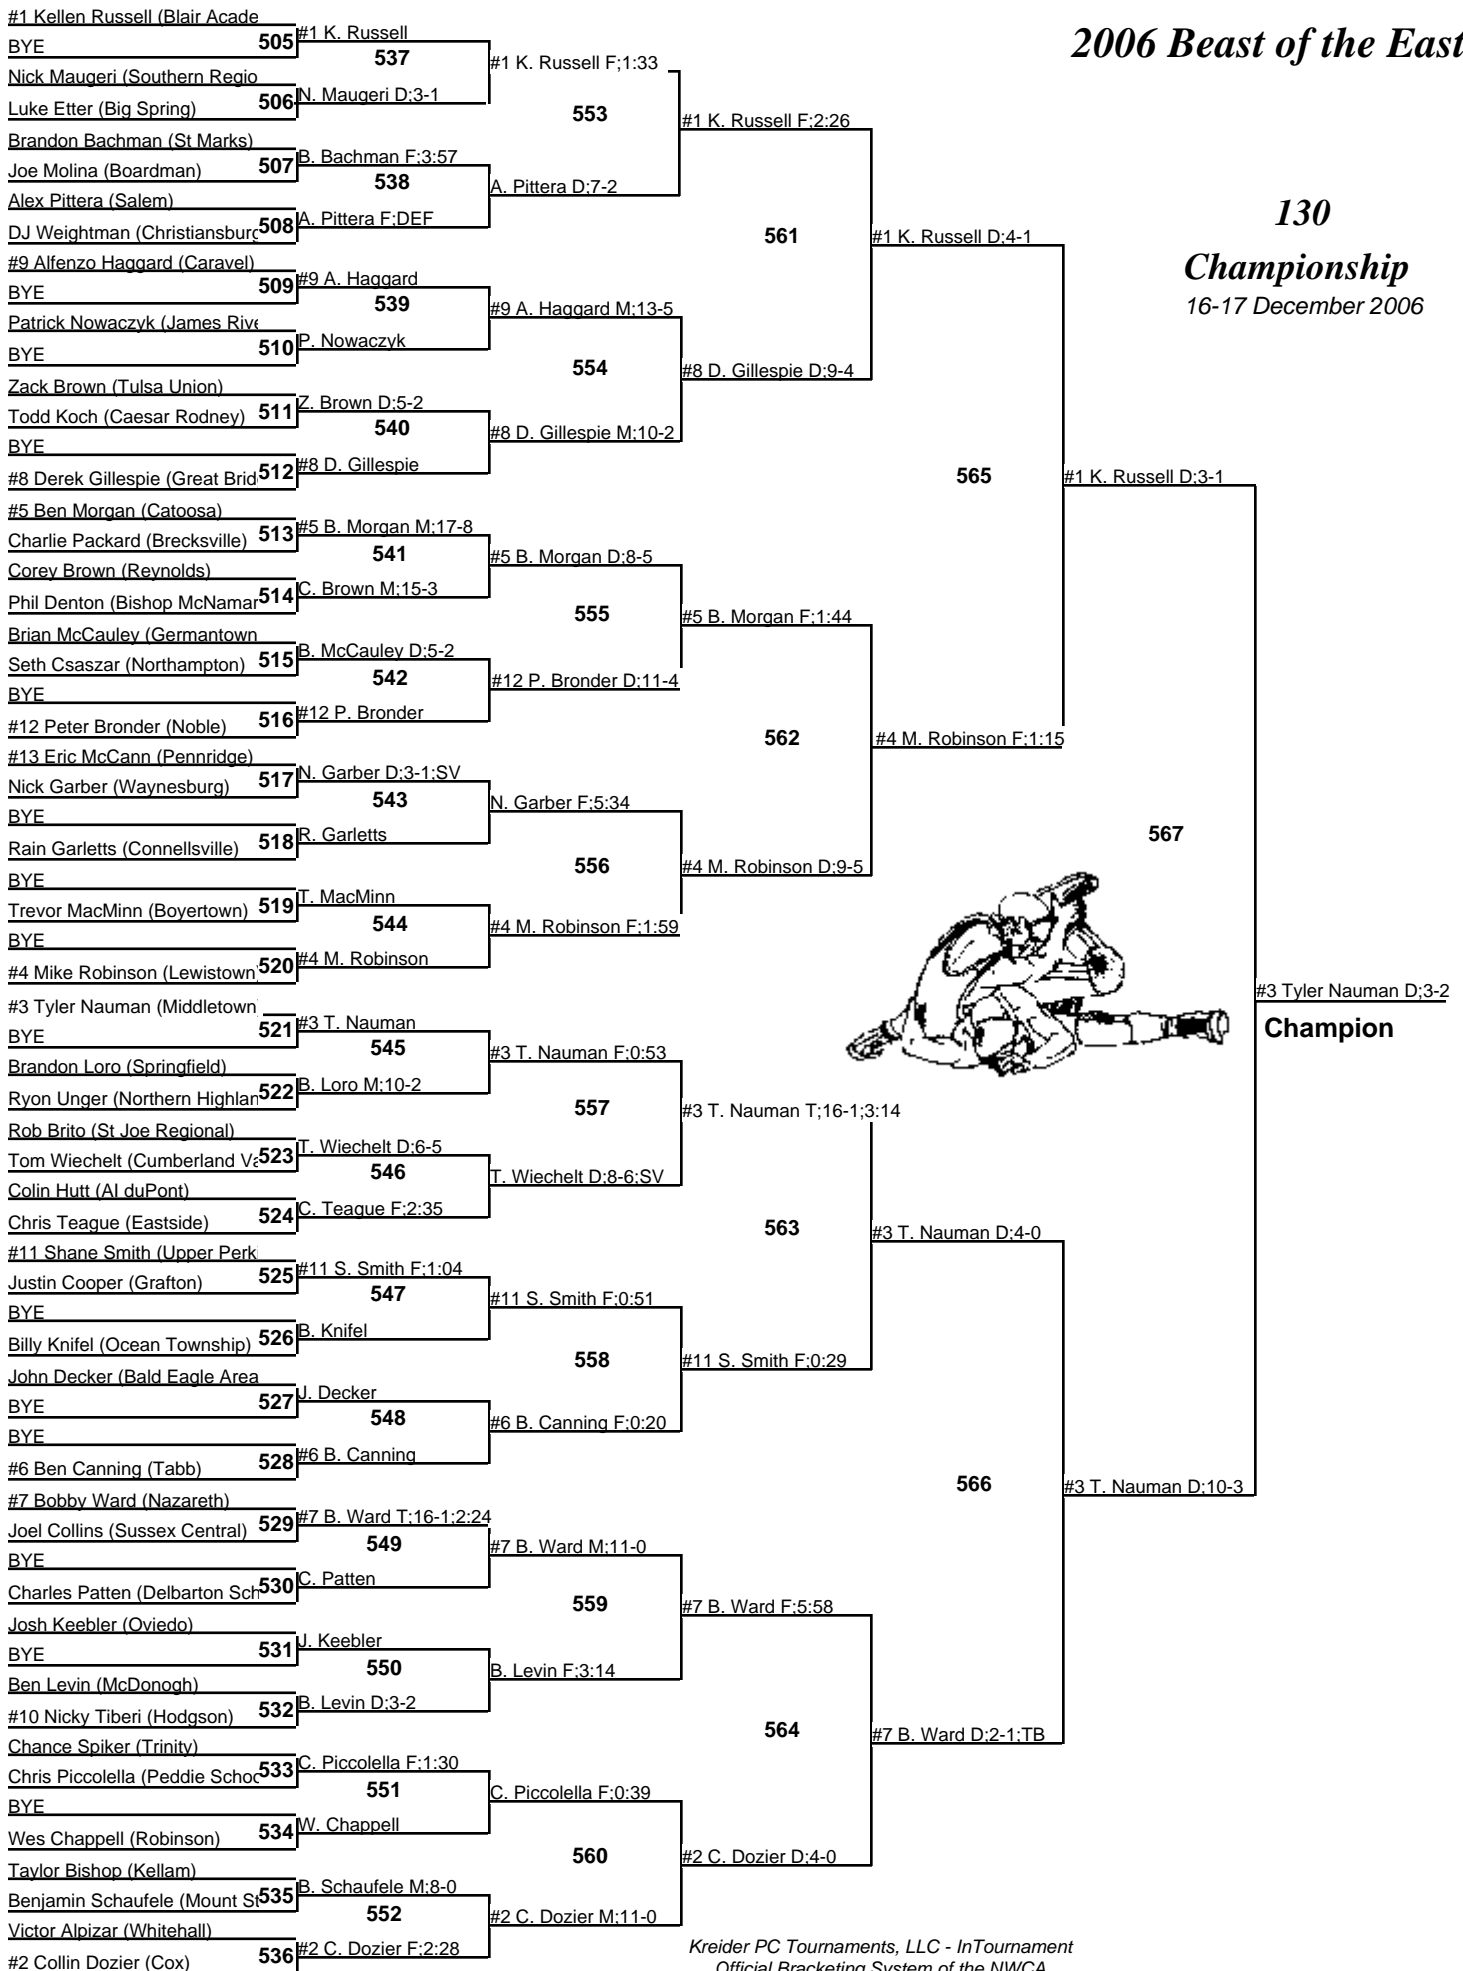

2006 Beast of the East

130

Championship

16-17 December 2006