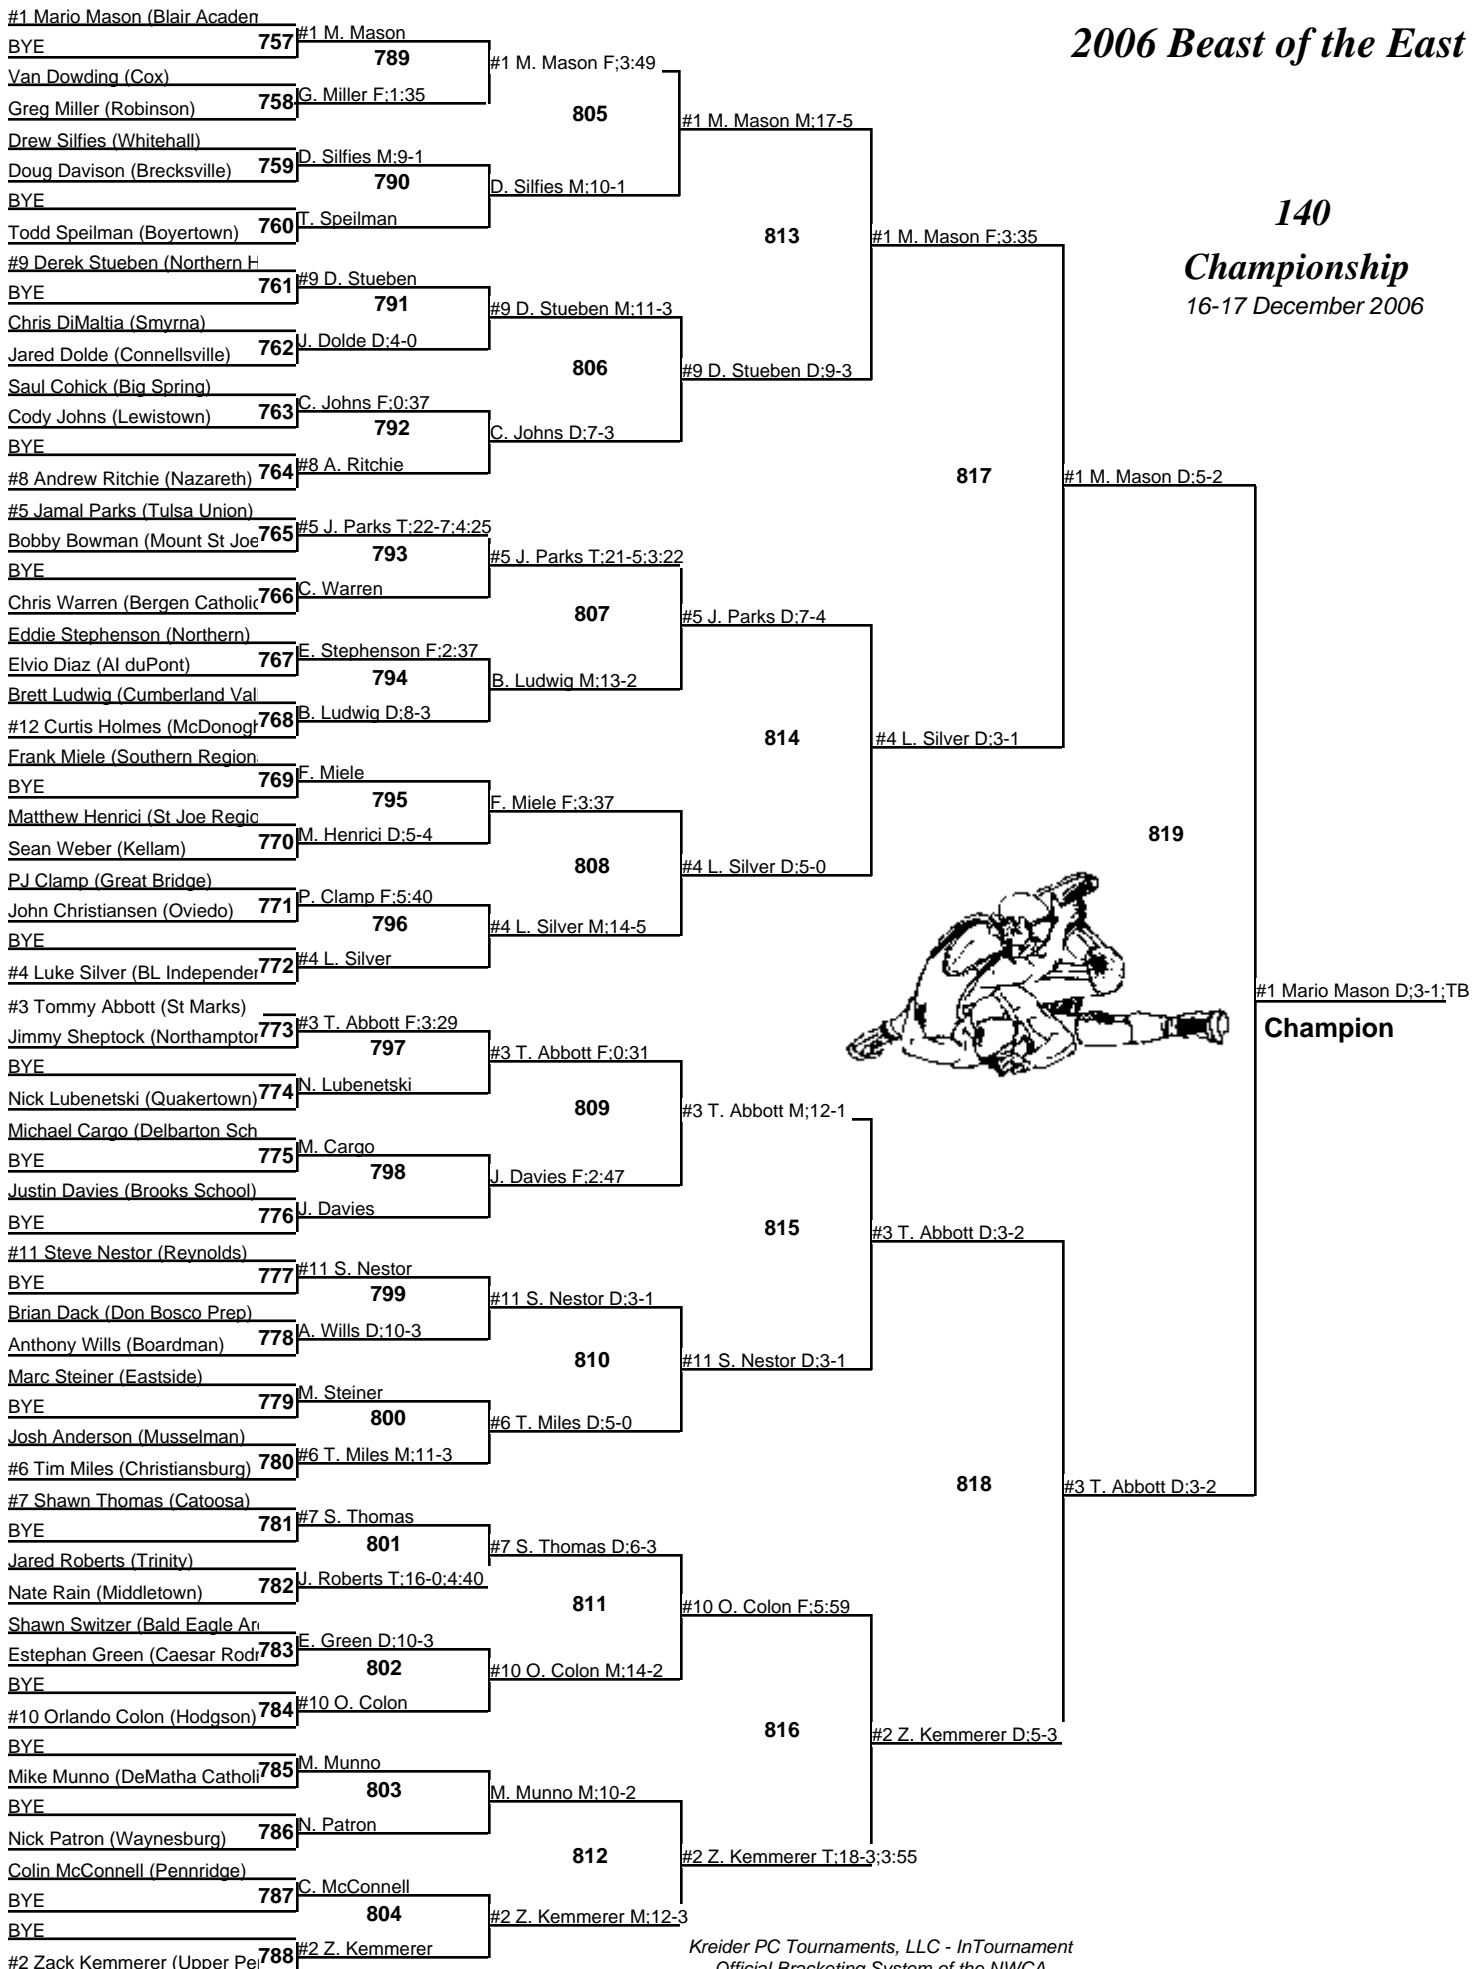

2006 Beast of the East

140 Championship 16-17 December 2006