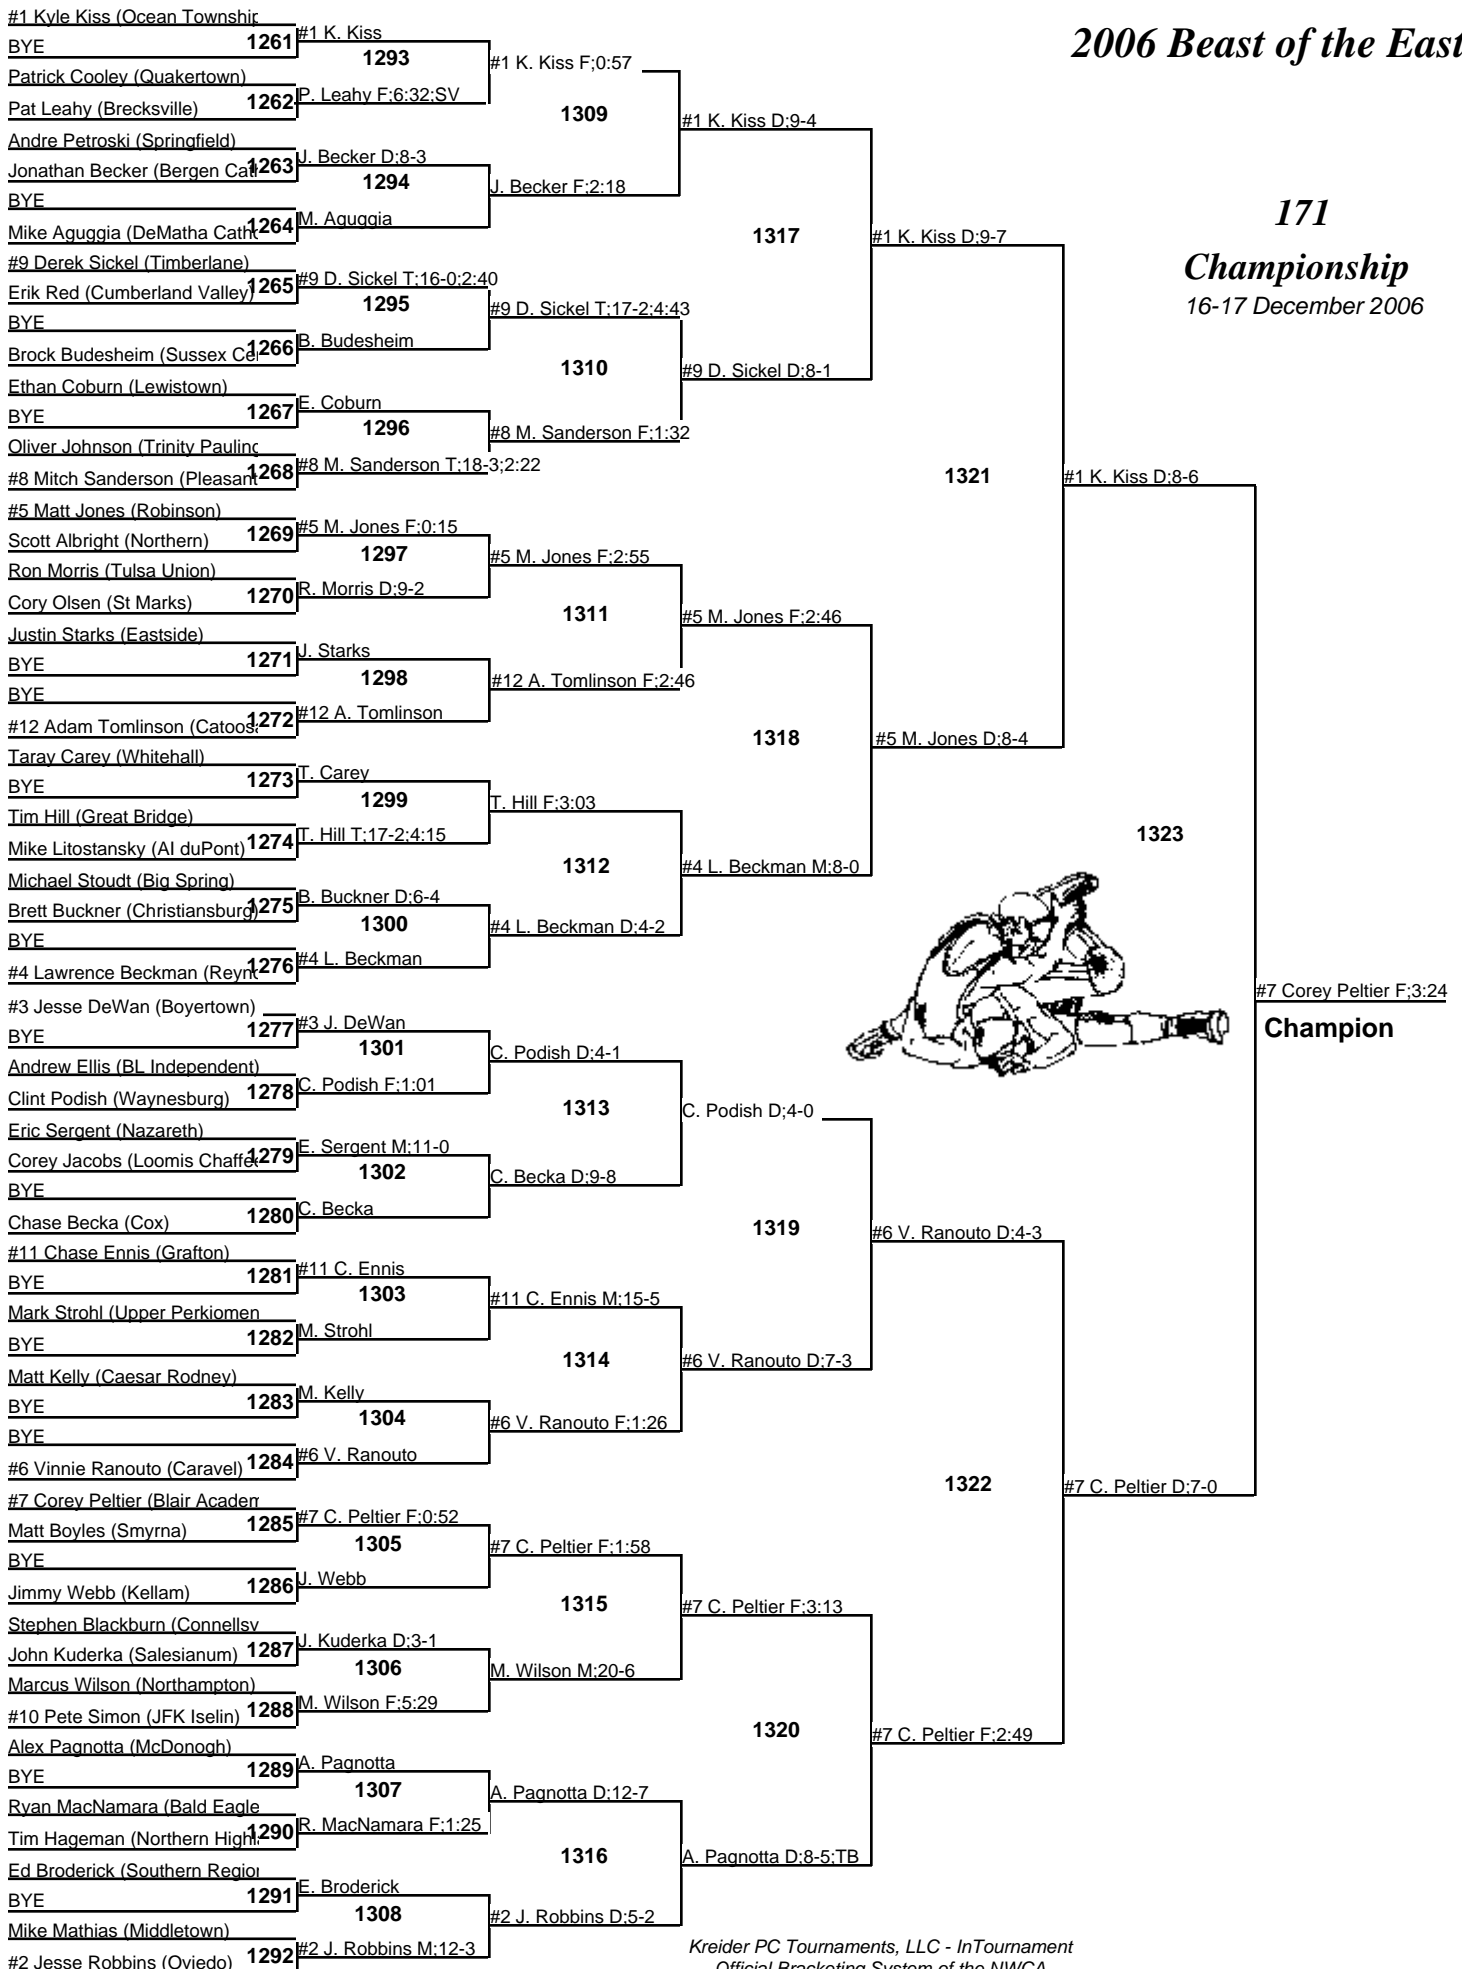

160

Championship

16-17 December 2006

2006 Beast of the East

160 Wrestleback 16-17 December 2006

2006 Beast of the East

171 Championship 16-17 December 2006

2006 Beast of the East

171 Wrestleback 16-17 December 2006

2006 Beast of the East

189

Championship

16-17 December 2006

2006 Beast of the East

189

Wrestleback