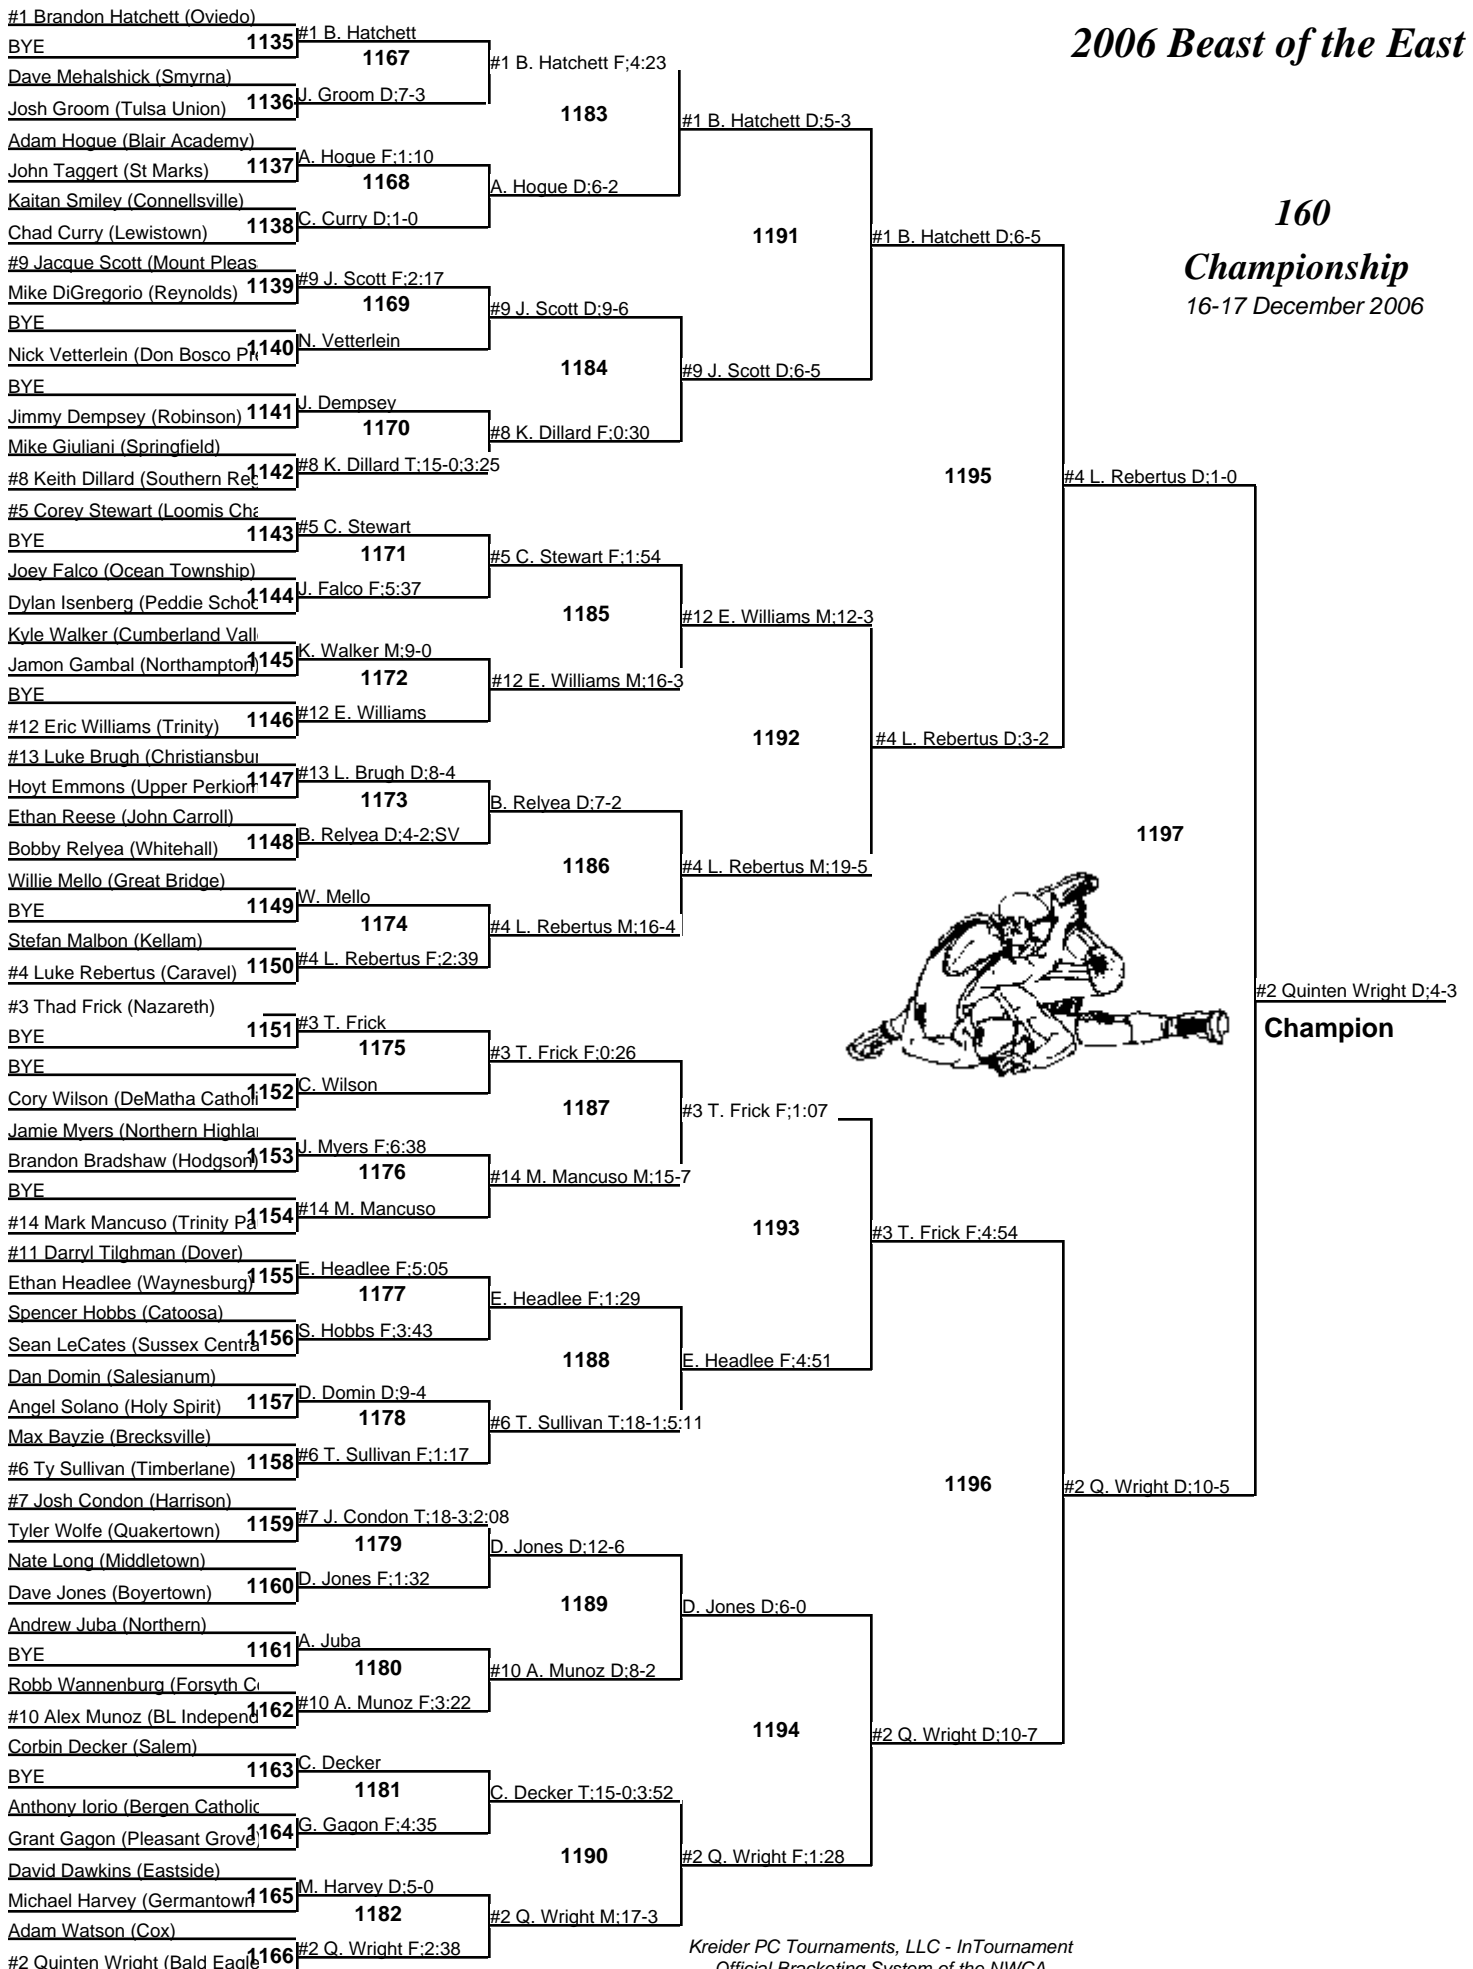

2006 Beast of the East

160

Championship

16-17 December 2006