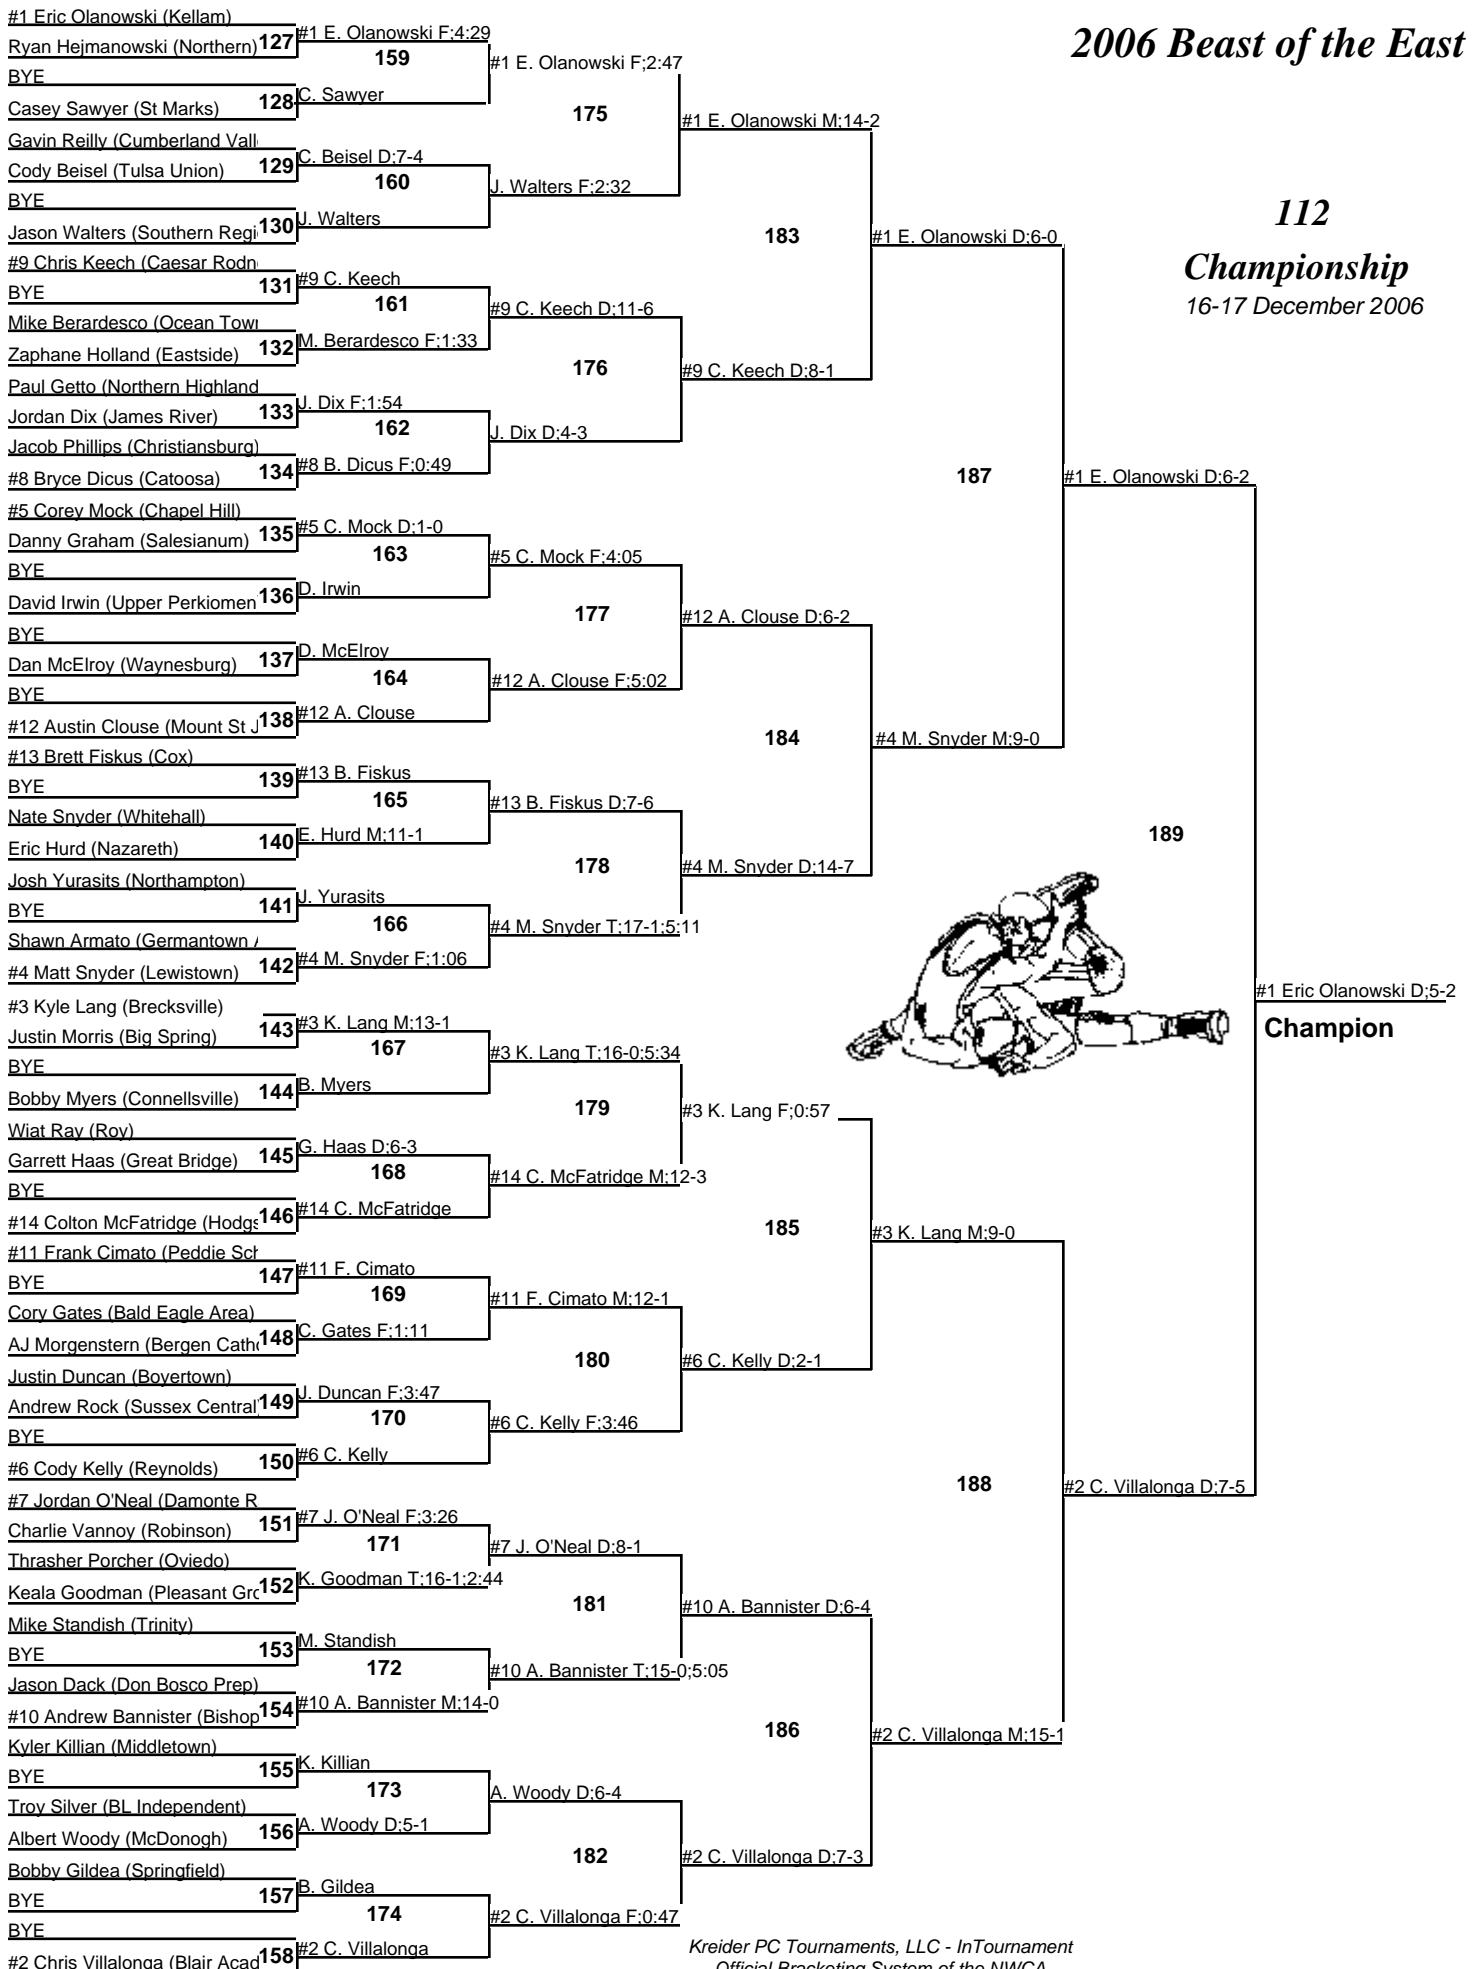

2006 Beast of the East

103

Championship

16-17 December 2006

2006 Beast of the East

103 Wrestleback 16-17 December 2006

2006 Beast of the East

112

Championship

16-17 December 2006

2006 Beast of the East

112 Wrestleback 16-17 December 2006

2006 Beast of the East

119

Championship

16-17 December 2006

2006 Beast of the East

119 Wrestleback 16-17 December 2006

2006 Beast of the East

125 Championship 16-17 December 2006

2006 Beast of the East

125 Wrestleback 16-17 December 2006

2006 Beast of the East

130