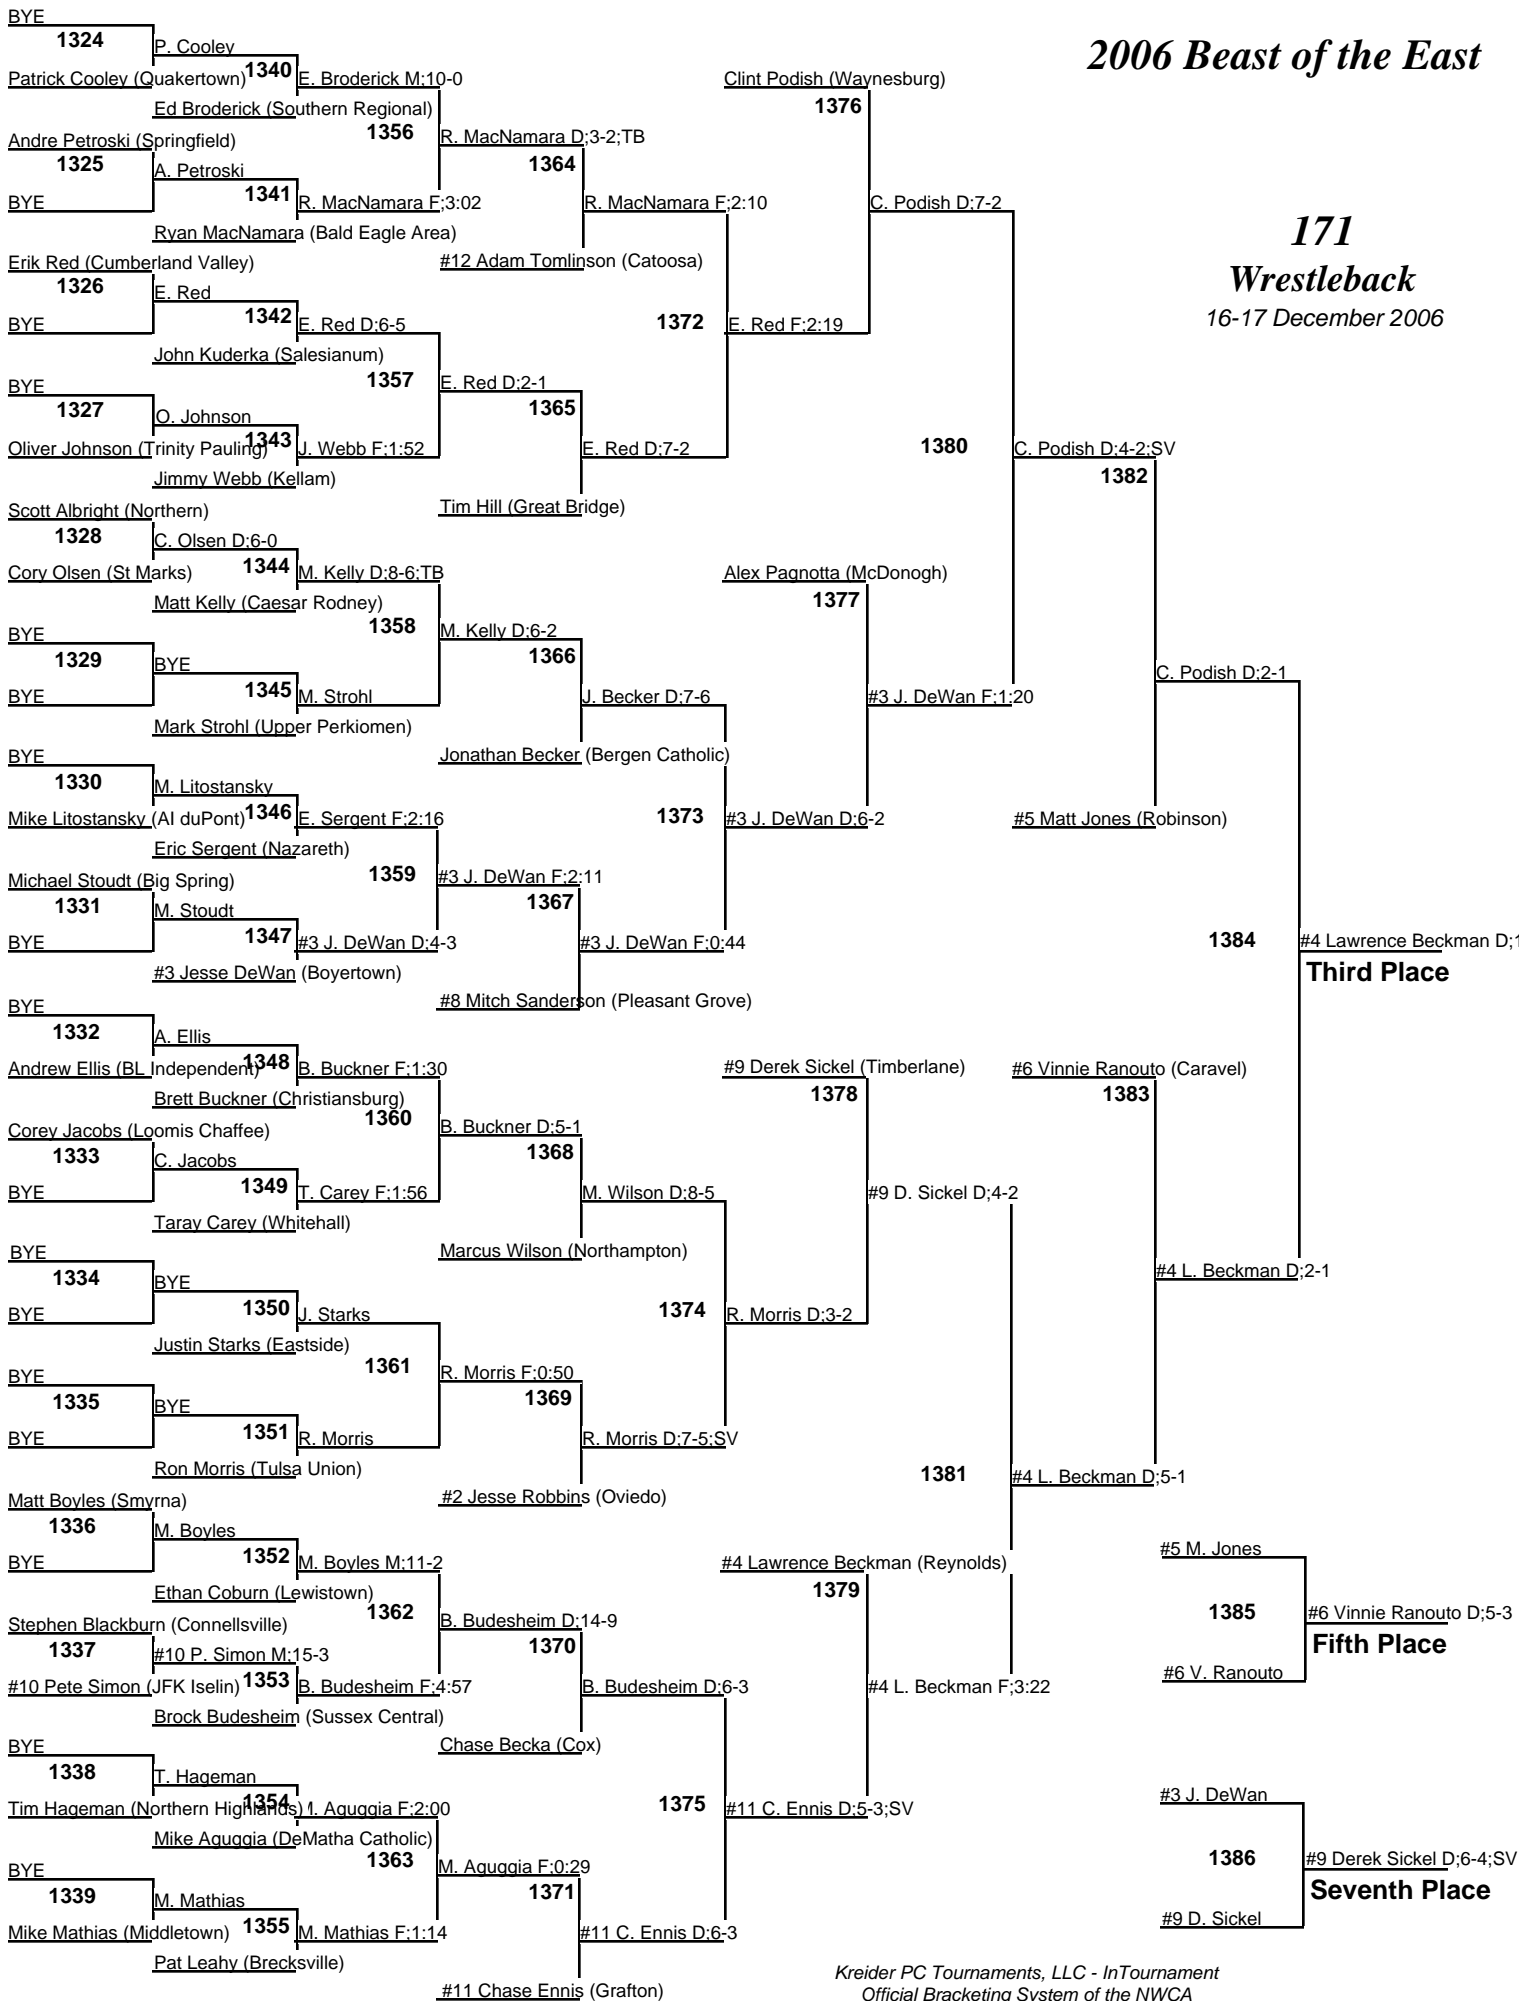

171 Wrestleback 16-17 December 2006

2006 Beast of the East

189

Championship

16-17 December 2006

2006 Beast of the East

189

Wrestleback