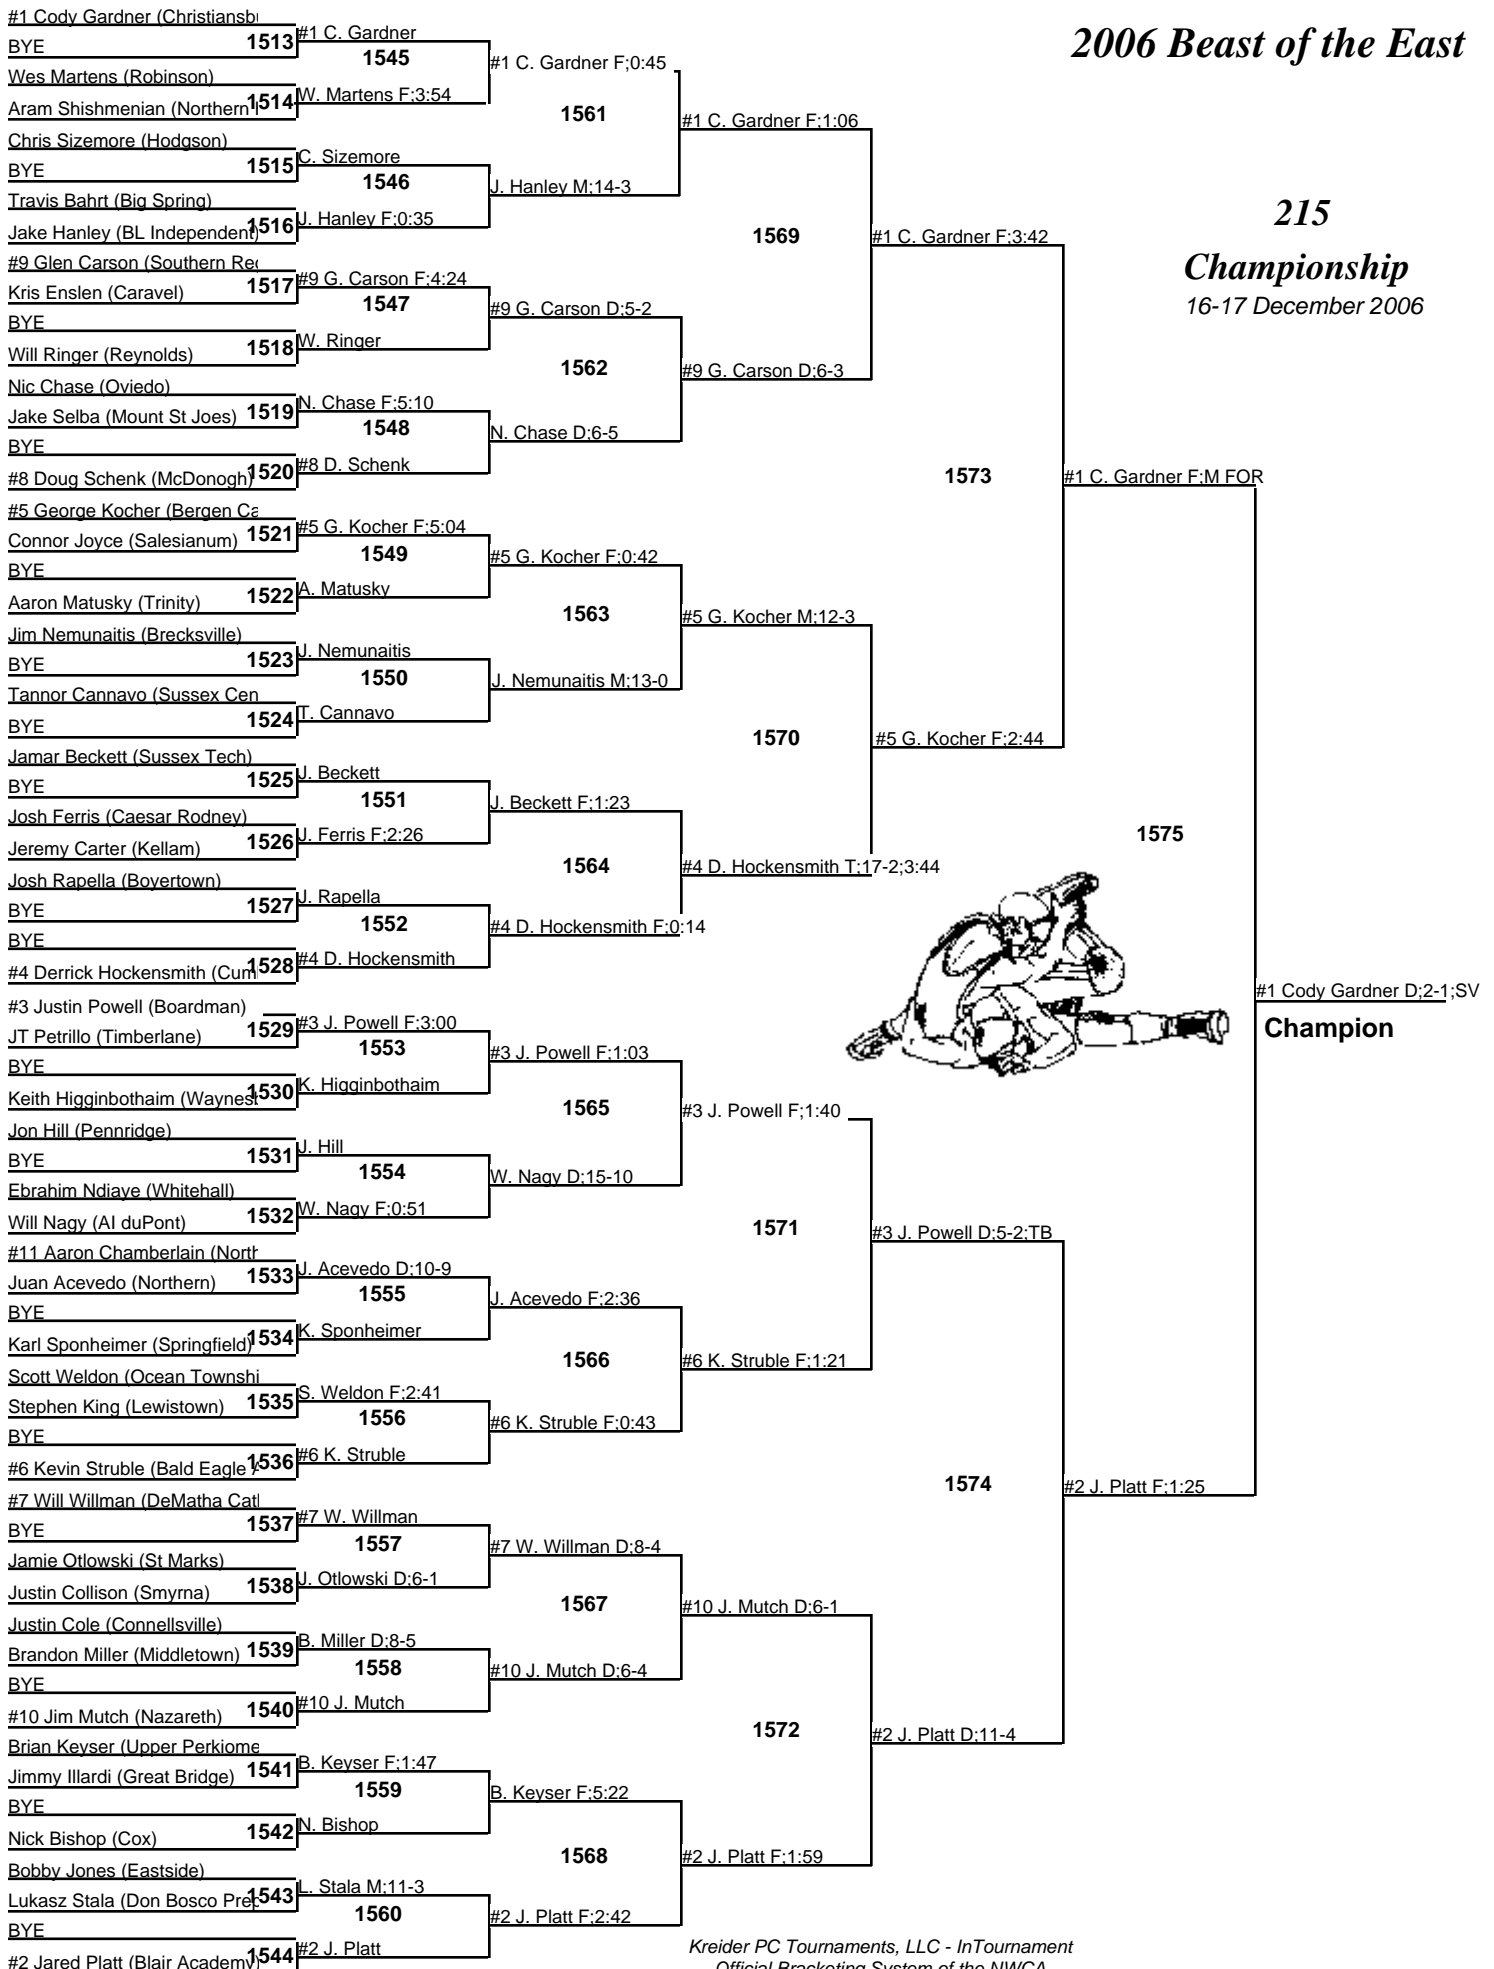

171 Wrestleback 16-17 December 2006

2006 Beast of the East

189

Championship

16-17 December 2006

2006 Beast of the East

189

Wrestleback

16-17 December 2006

2006 Beast of the East

215

Championship

16-17 December 2006

2006 Beast of the East

215

Wrestleback