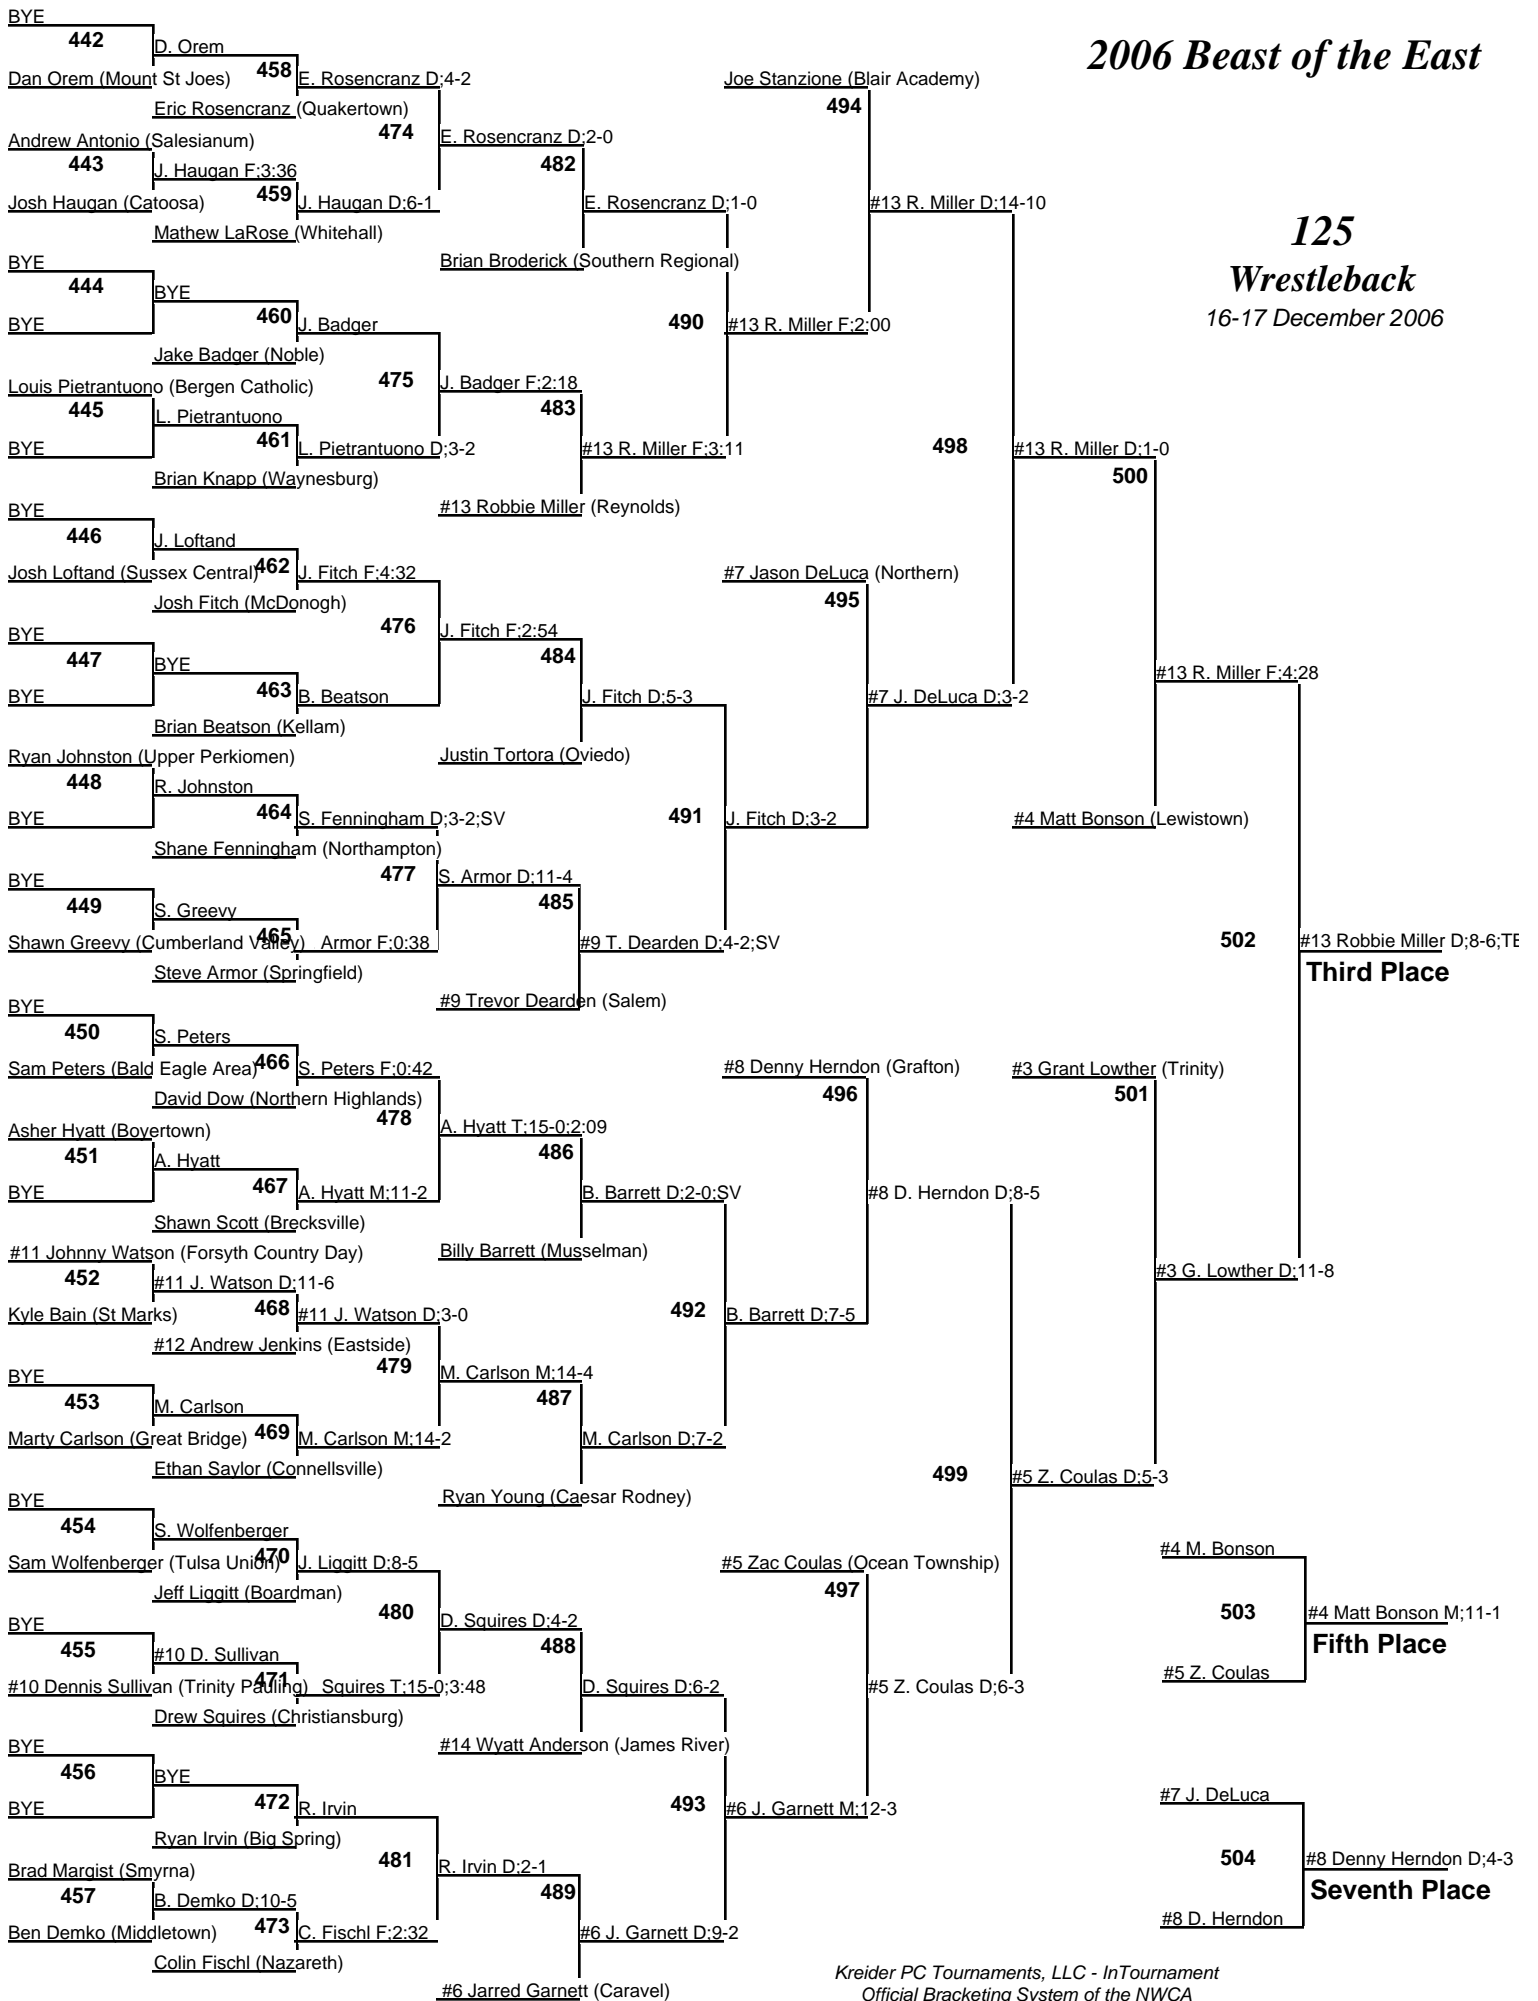

2006 Beast of the East

103

Championship

16-17 December 2006

2006 Beast of the East

103 Wrestleback 16-17 December 2006

2006 Beast of the East

112

Championship

16-17 December 2006

2006 Beast of the East

112 Wrestleback 16-17 December 2006

2006 Beast of the East

119

Championship

16-17 December 2006

2006 Beast of the East

119 Wrestleback 16-17 December 2006

2006 Beast of the East

125 Championship 16-17 December 2006

2006 Beast of the East

125 Wrestleback 16-17 December 2006

2006 Beast of the East

130