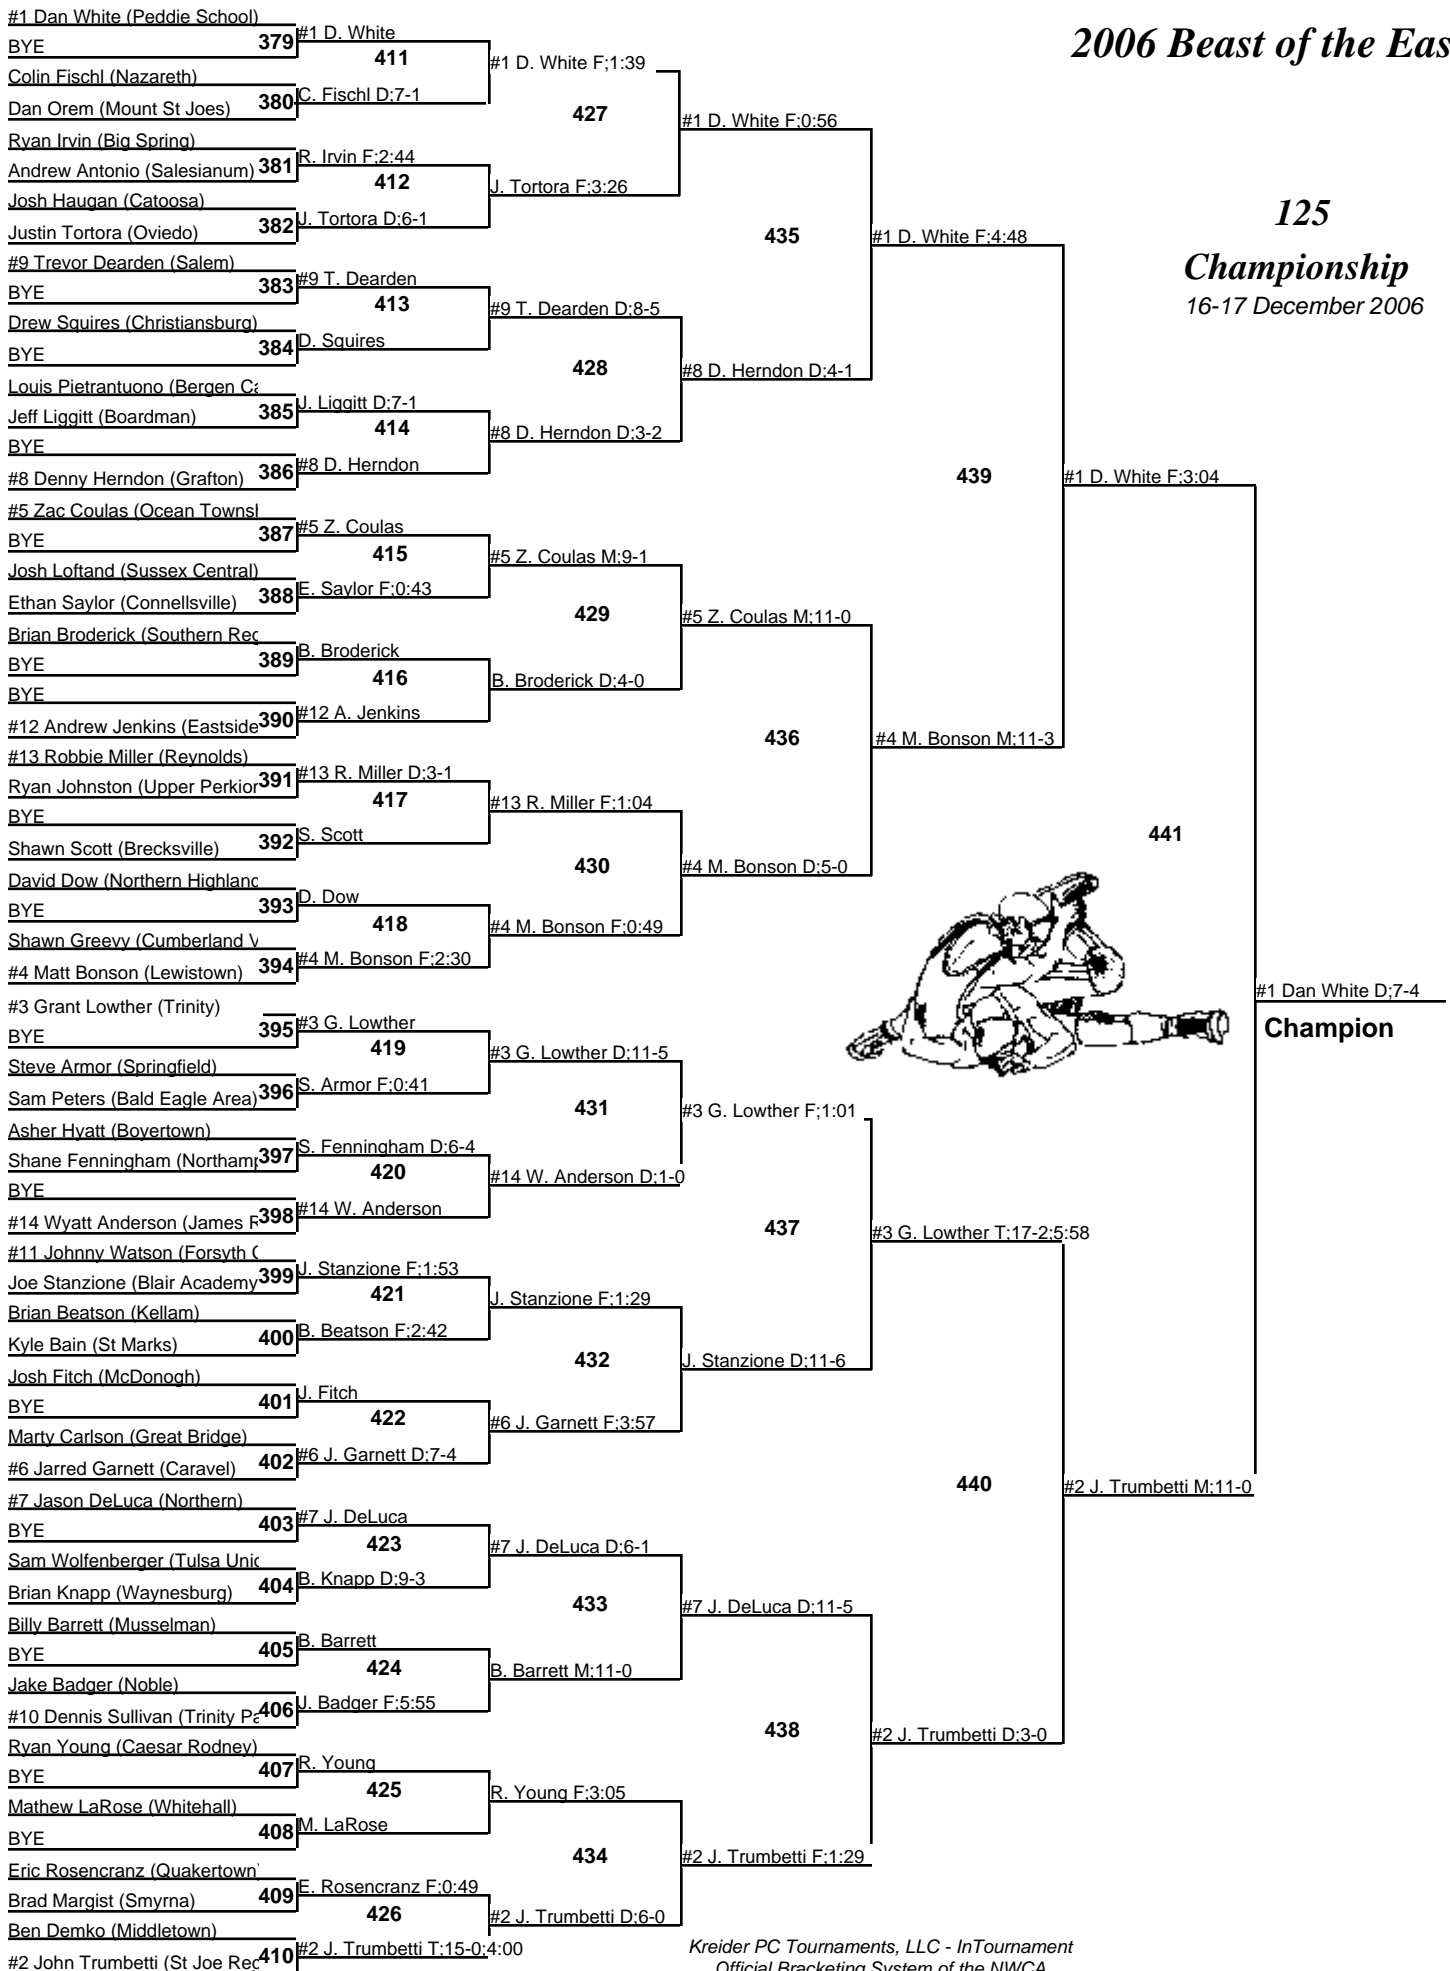

2006 Beast of the East

103

Championship

16-17 December 2006

2006 Beast of the East

103 Wrestleback 16-17 December 2006

2006 Beast of the East

112

Championship

16-17 December 2006

2006 Beast of the East

112 Wrestleback 16-17 December 2006

2006 Beast of the East

119

Championship

16-17 December 2006

2006 Beast of the East

119 Wrestleback 16-17 December 2006

2006 Beast of the East

125 Championship 16-17 December 2006

2006 Beast of the East

125 Wrestleback 16-17 December 2006

2006 Beast of the East

130