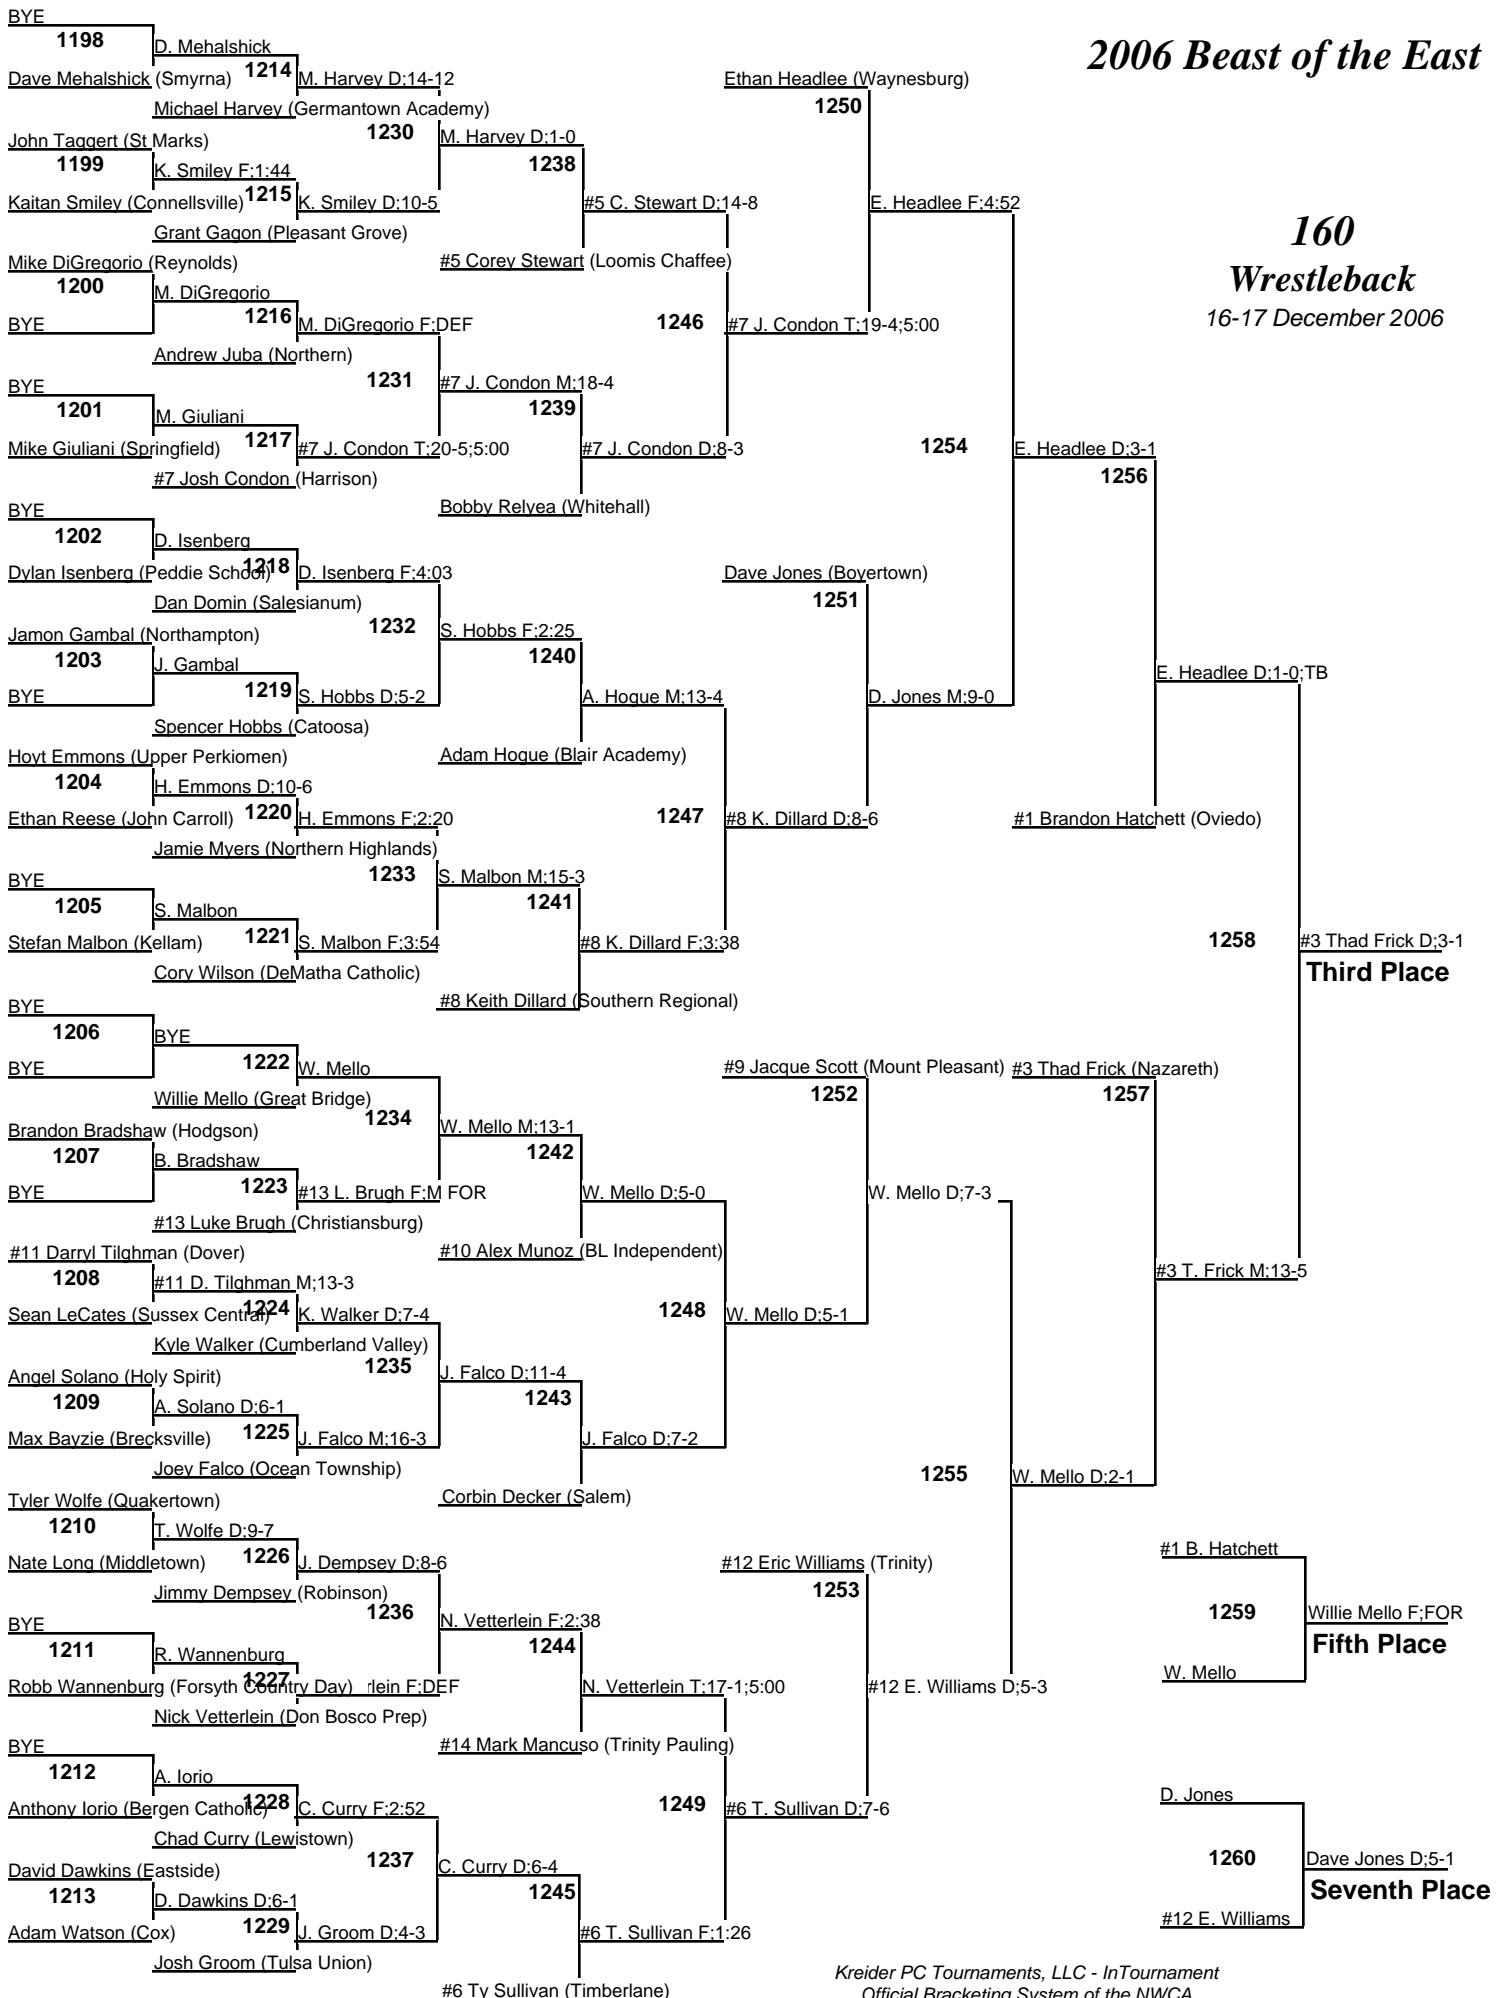

160

Championship

16-17 December 2006

2006 Beast of the East

160 Wrestleback 16-17 December 2006

2006 Beast of the East

171 Championship 16-17 December 2006

2006 Beast of the East

171 Wrestleback 16-17 December 2006

2006 Beast of the East

189

Championship

16-17 December 2006

2006 Beast of the East

189

Wrestleback