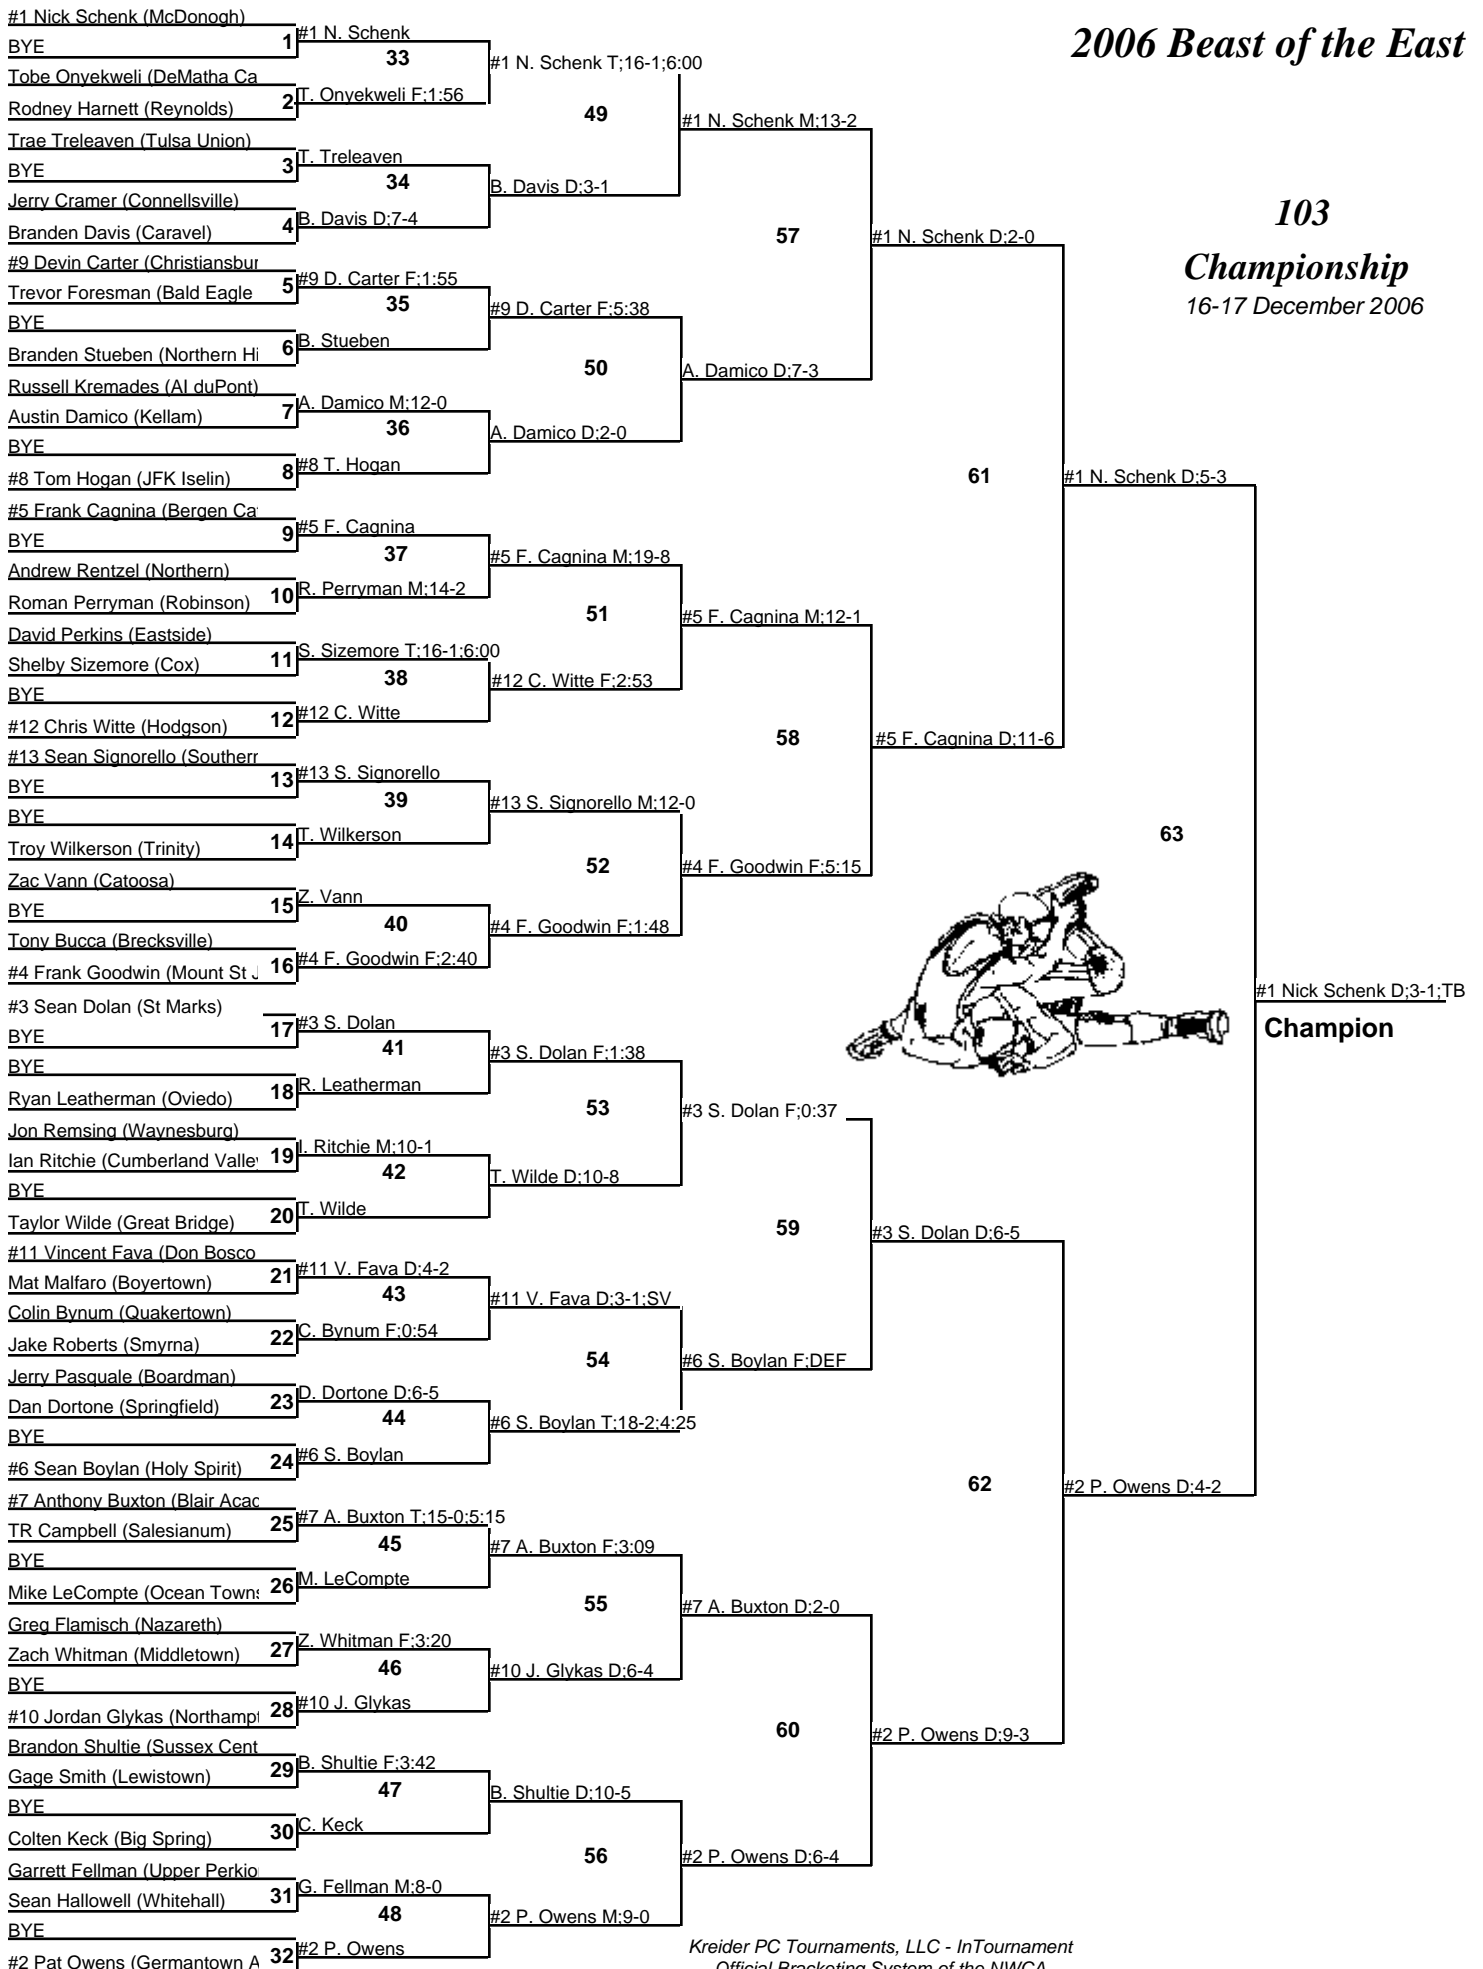

2006 Beast of the East

103

Championship

16-17 December 2006

2006 Beast of the East

103 Wrestleback 16-17 December 2006

2006 Beast of the East

112

Championship

16-17 December 2006

2006 Beast of the East

112 Wrestleback 16-17 December 2006

2006 Beast of the East

119

Championship

16-17 December 2006

2006 Beast of the East

119 Wrestleback 16-17 December 2006

2006 Beast of the East

125 Championship 16-17 December 2006

2006 Beast of the East

125 Wrestleback 16-17 December 2006

2006 Beast of the East

130