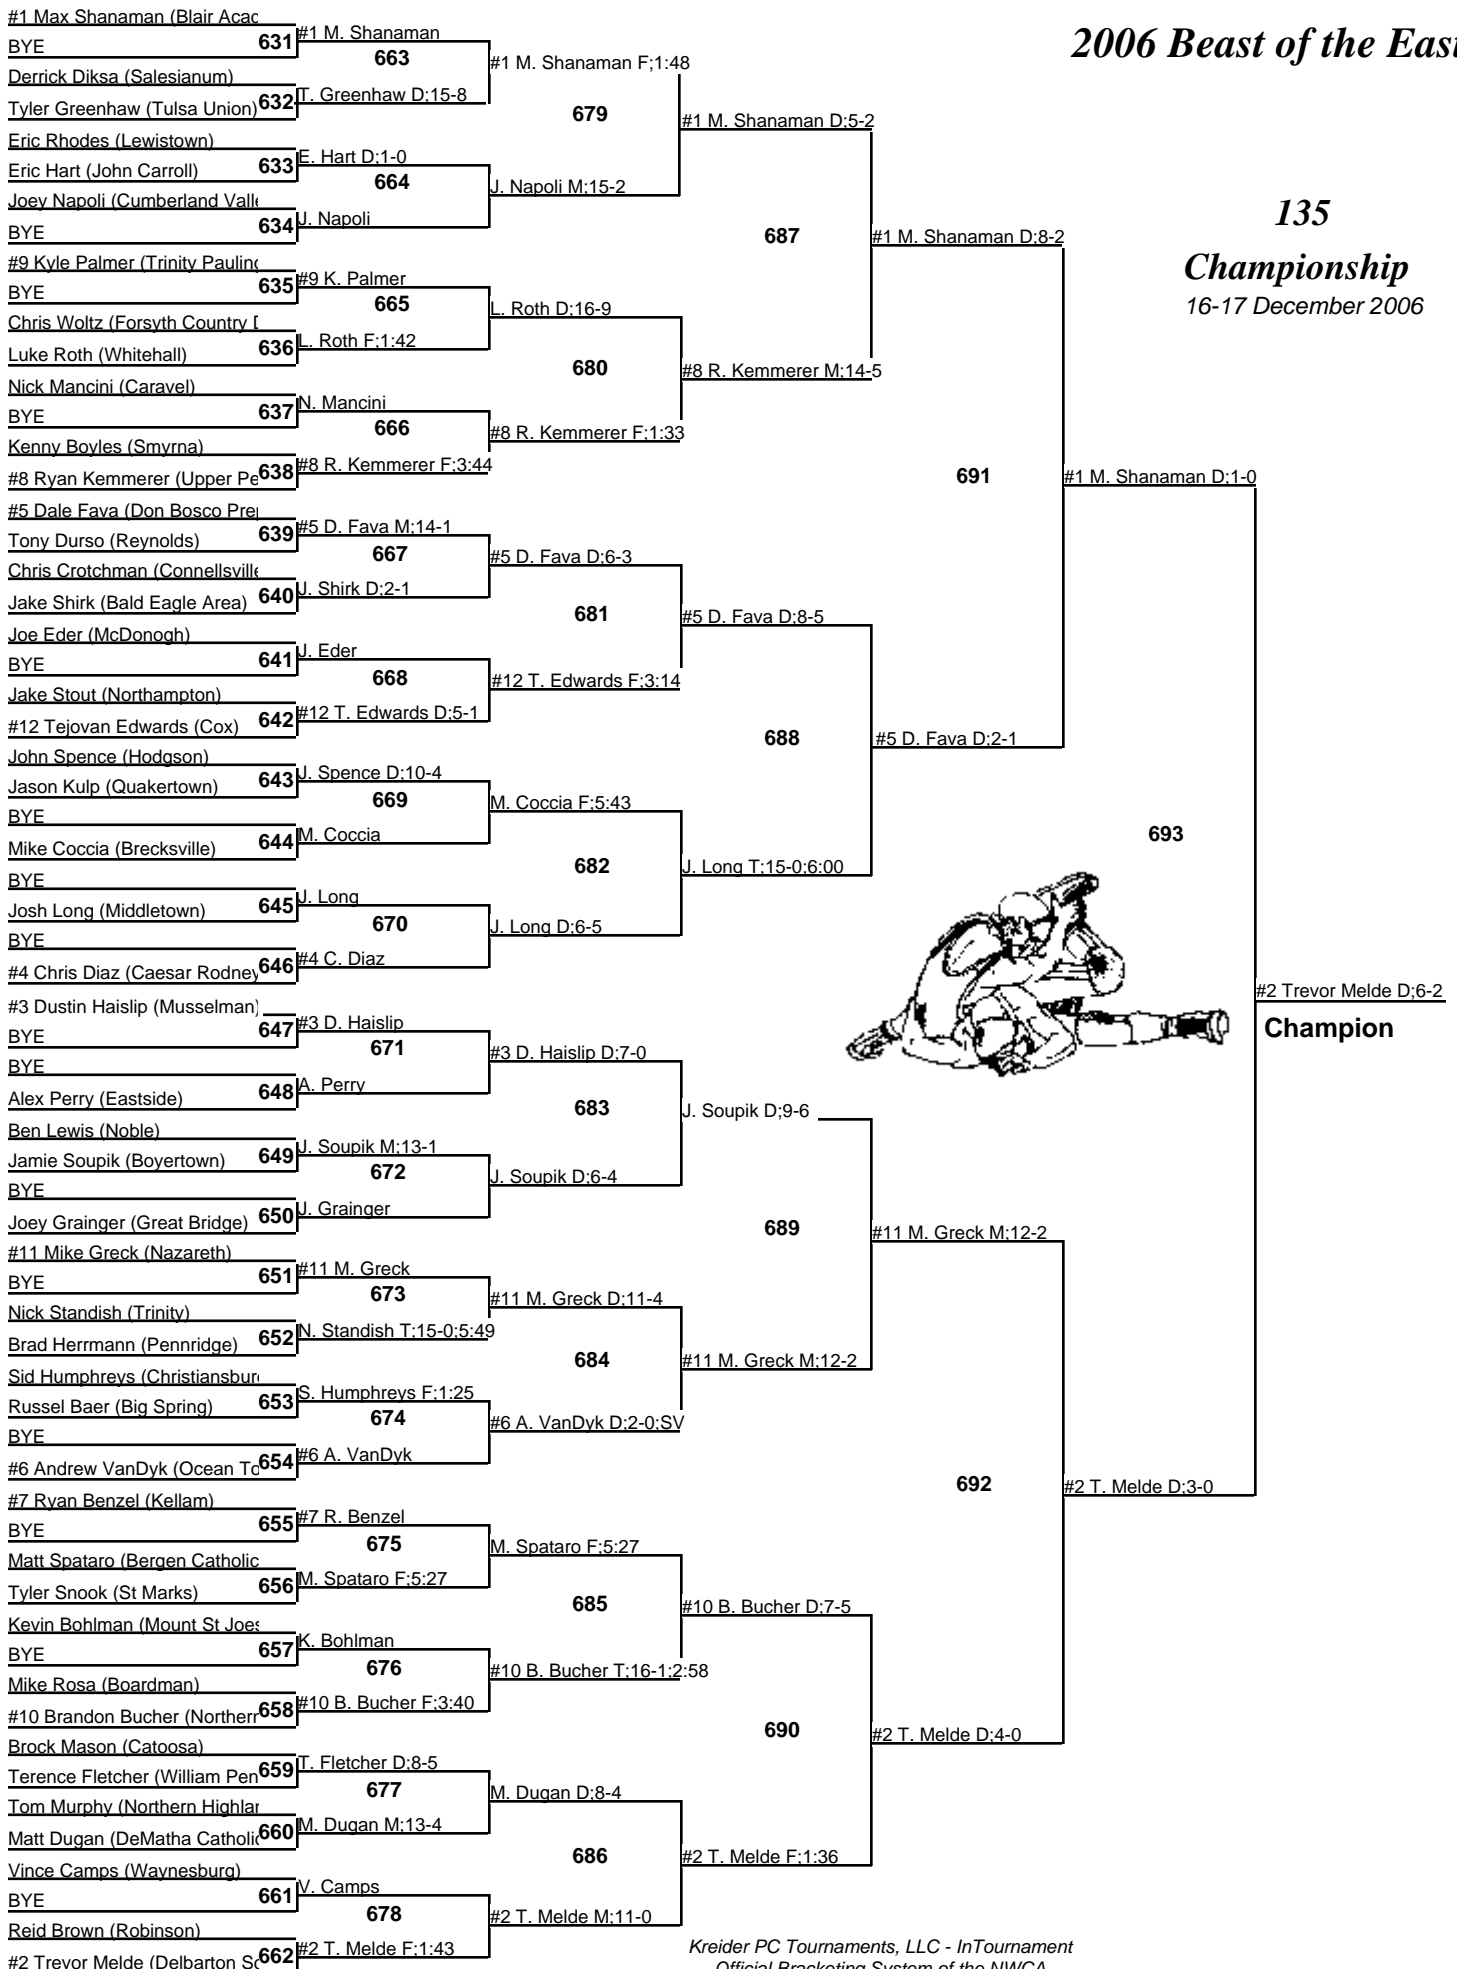

2006 Beast of the East

119 Wrestleback 16-17 December 2006

2006 Beast of the East

125 Championship 16-17 December 2006

2006 Beast of the East

125 Wrestleback 16-17 December 2006

2006 Beast of the East

130

Championship

16-17 December 2006

2006 Beast of the East

135

Championship

16-17 December 2006

2006 Beast of the East

135 Wrestleback 16-17 December 2006