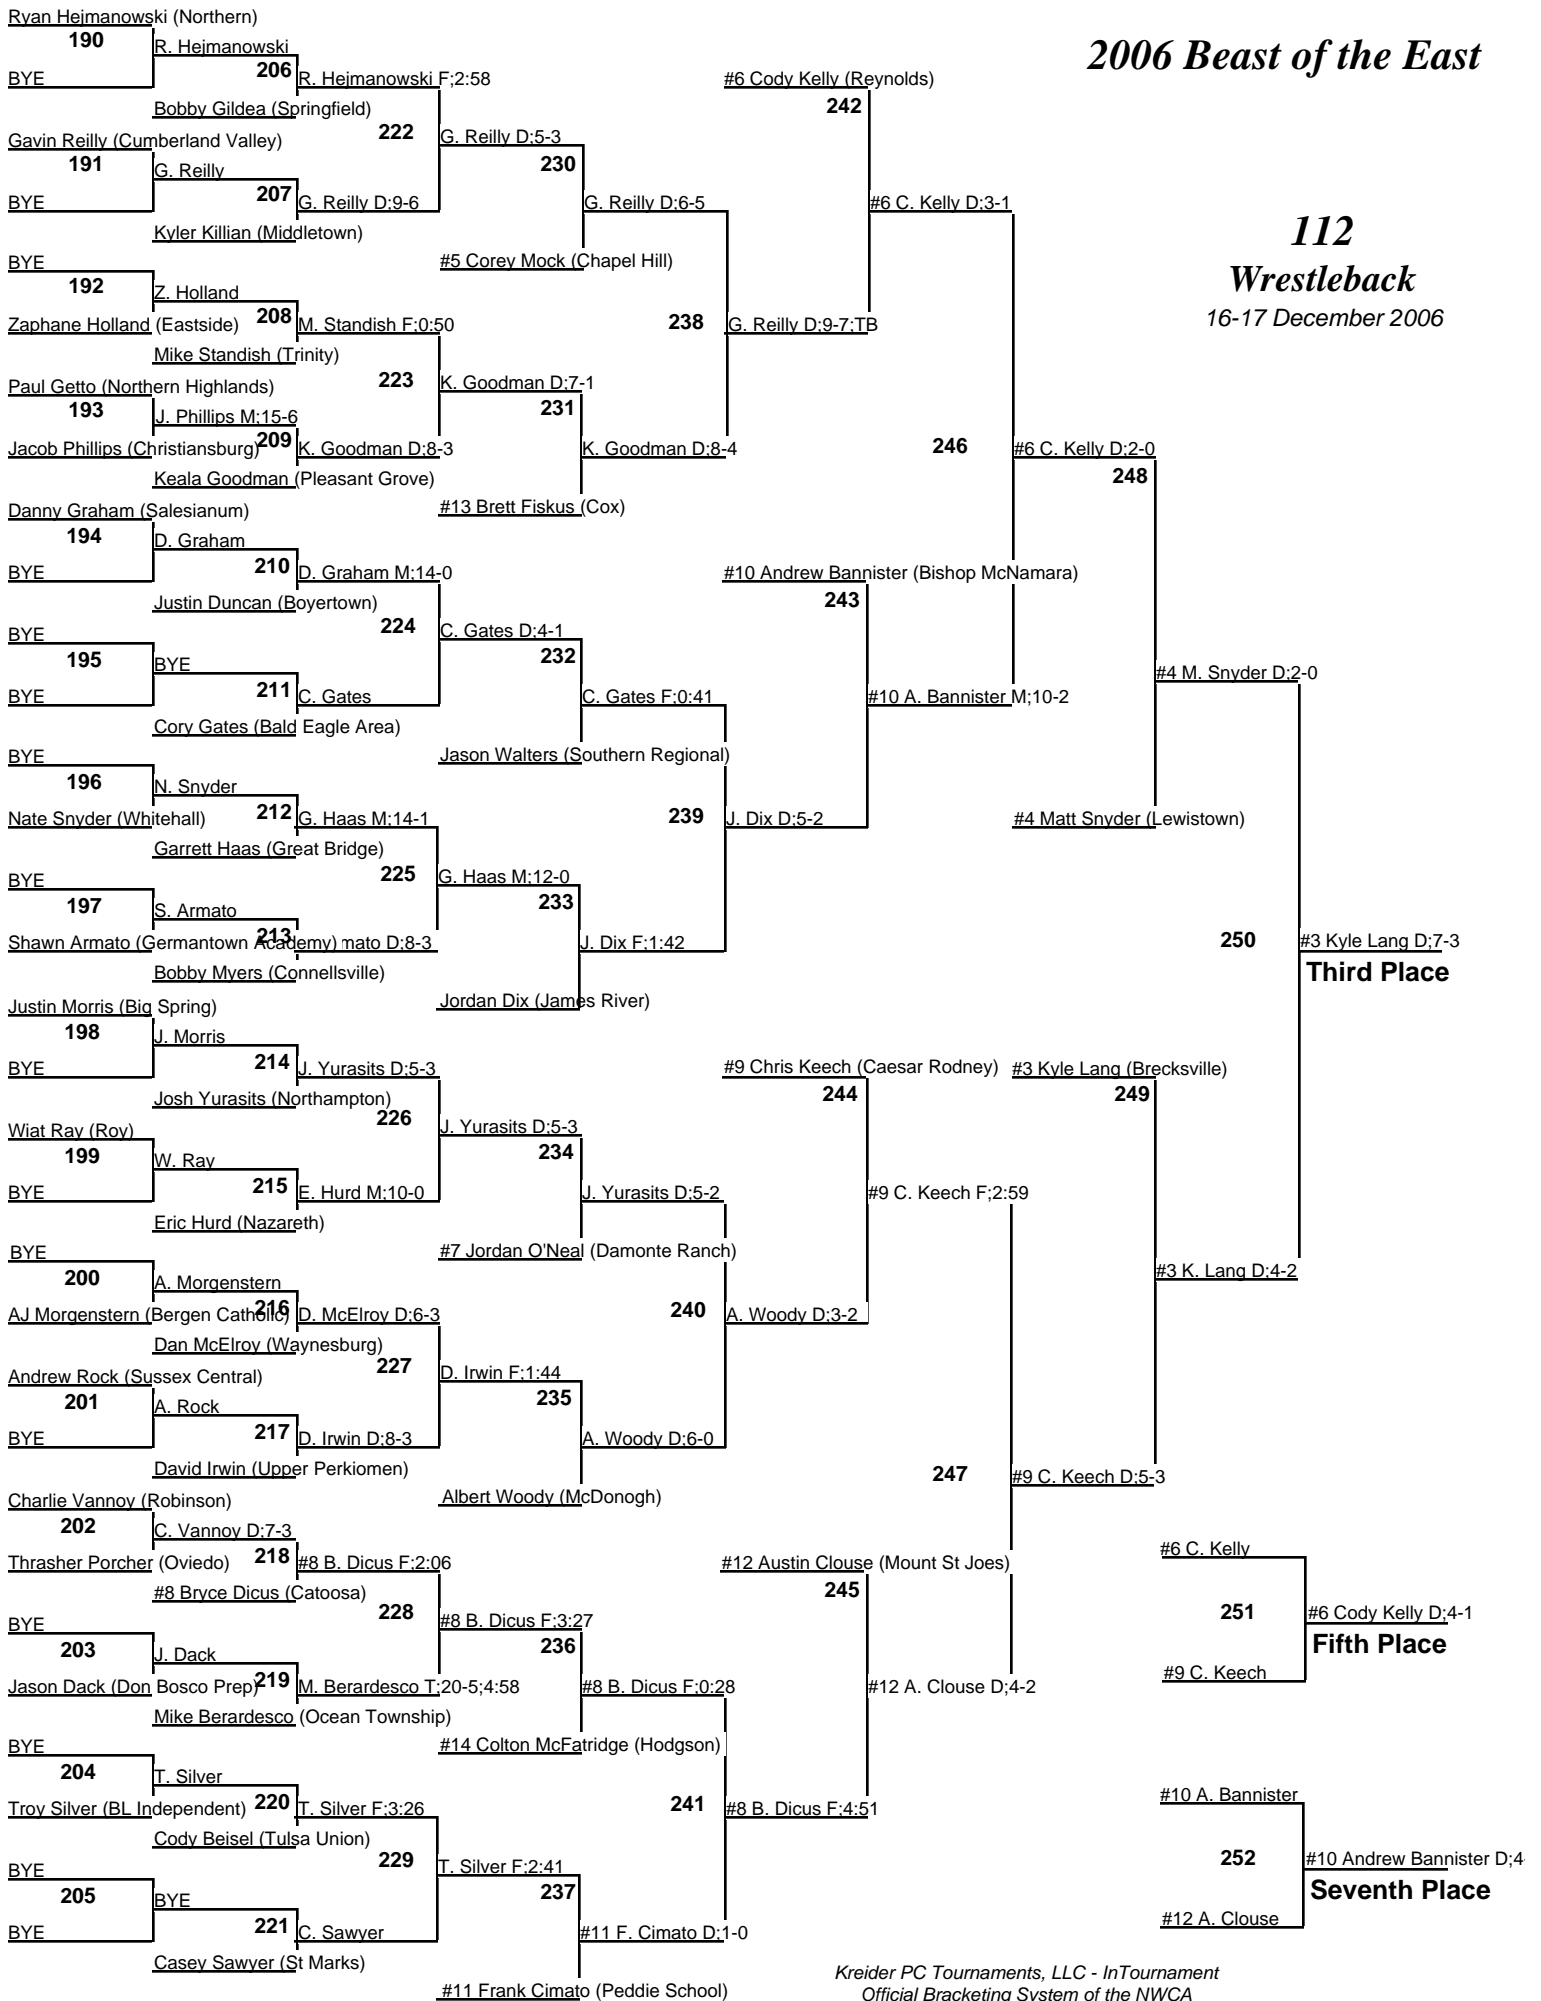

2006 Beast of the East

103

Championship

16-17 December 2006

2006 Beast of the East

103 Wrestleback 16-17 December 2006

2006 Beast of the East

112

Championship

16-17 December 2006

2006 Beast of the East

112 Wrestleback 16-17 December 2006

2006 Beast of the East

119

Championship

16-17 December 2006

2006 Beast of the East

119 Wrestleback 16-17 December 2006

2006 Beast of the East

125 Championship 16-17 December 2006

2006 Beast of the East

125 Wrestleback 16-17 December 2006

2006 Beast of the East

130