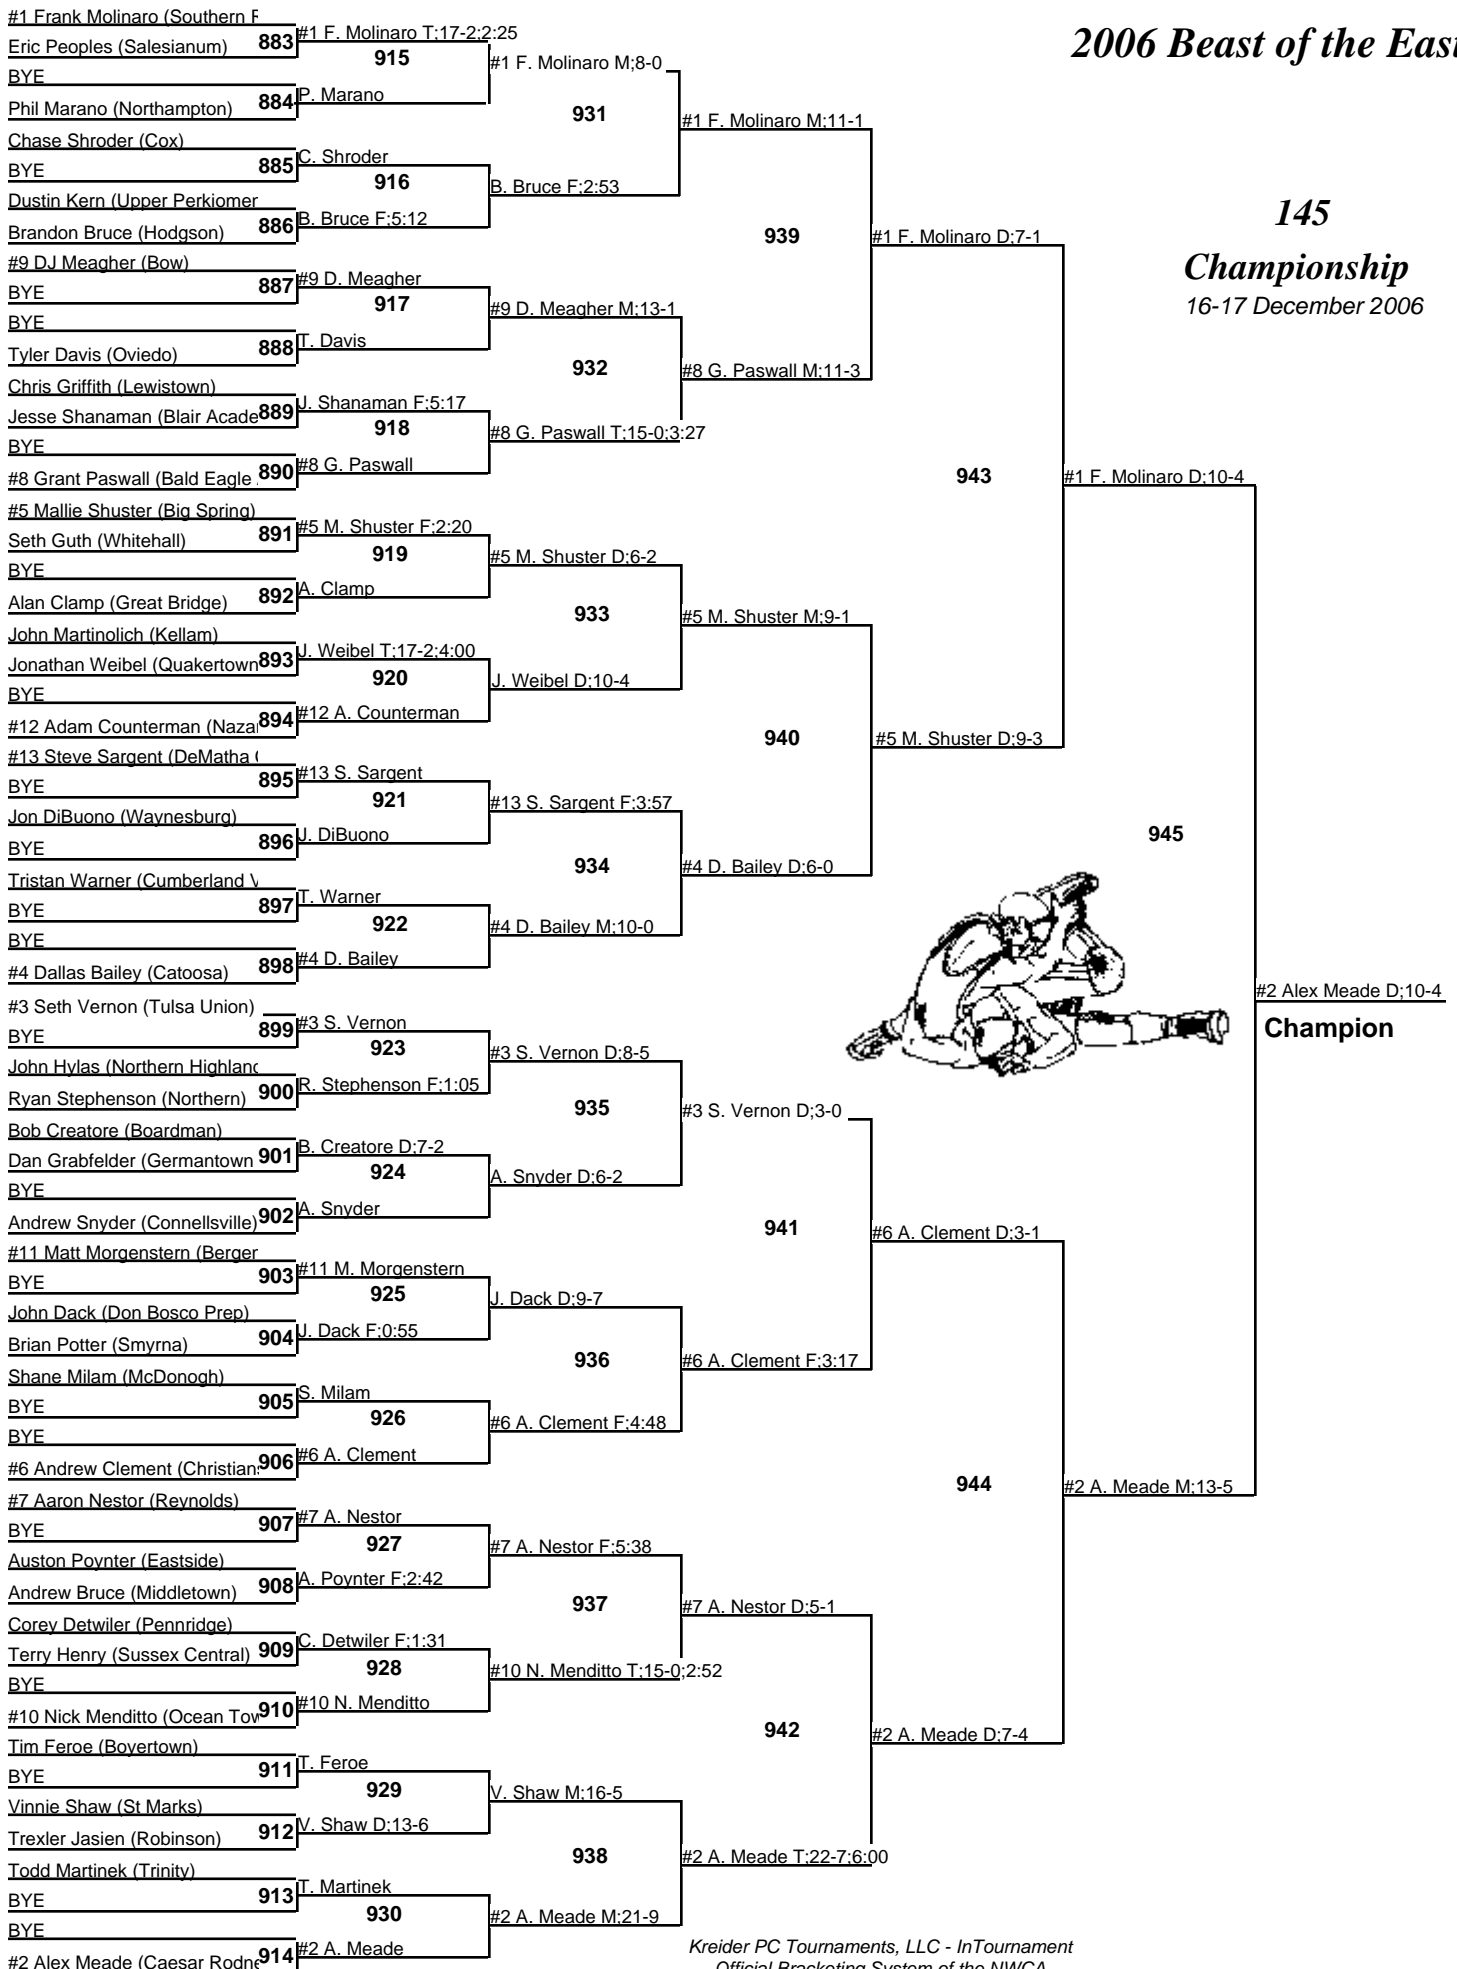

2006 Beast of the East

140 Wrestleback 16-17 December 2006

2006 Beast of the East

145

Championship

16-17 December 2006

2006 Beast of the East

145 Wrestleback 16-17 December 2006