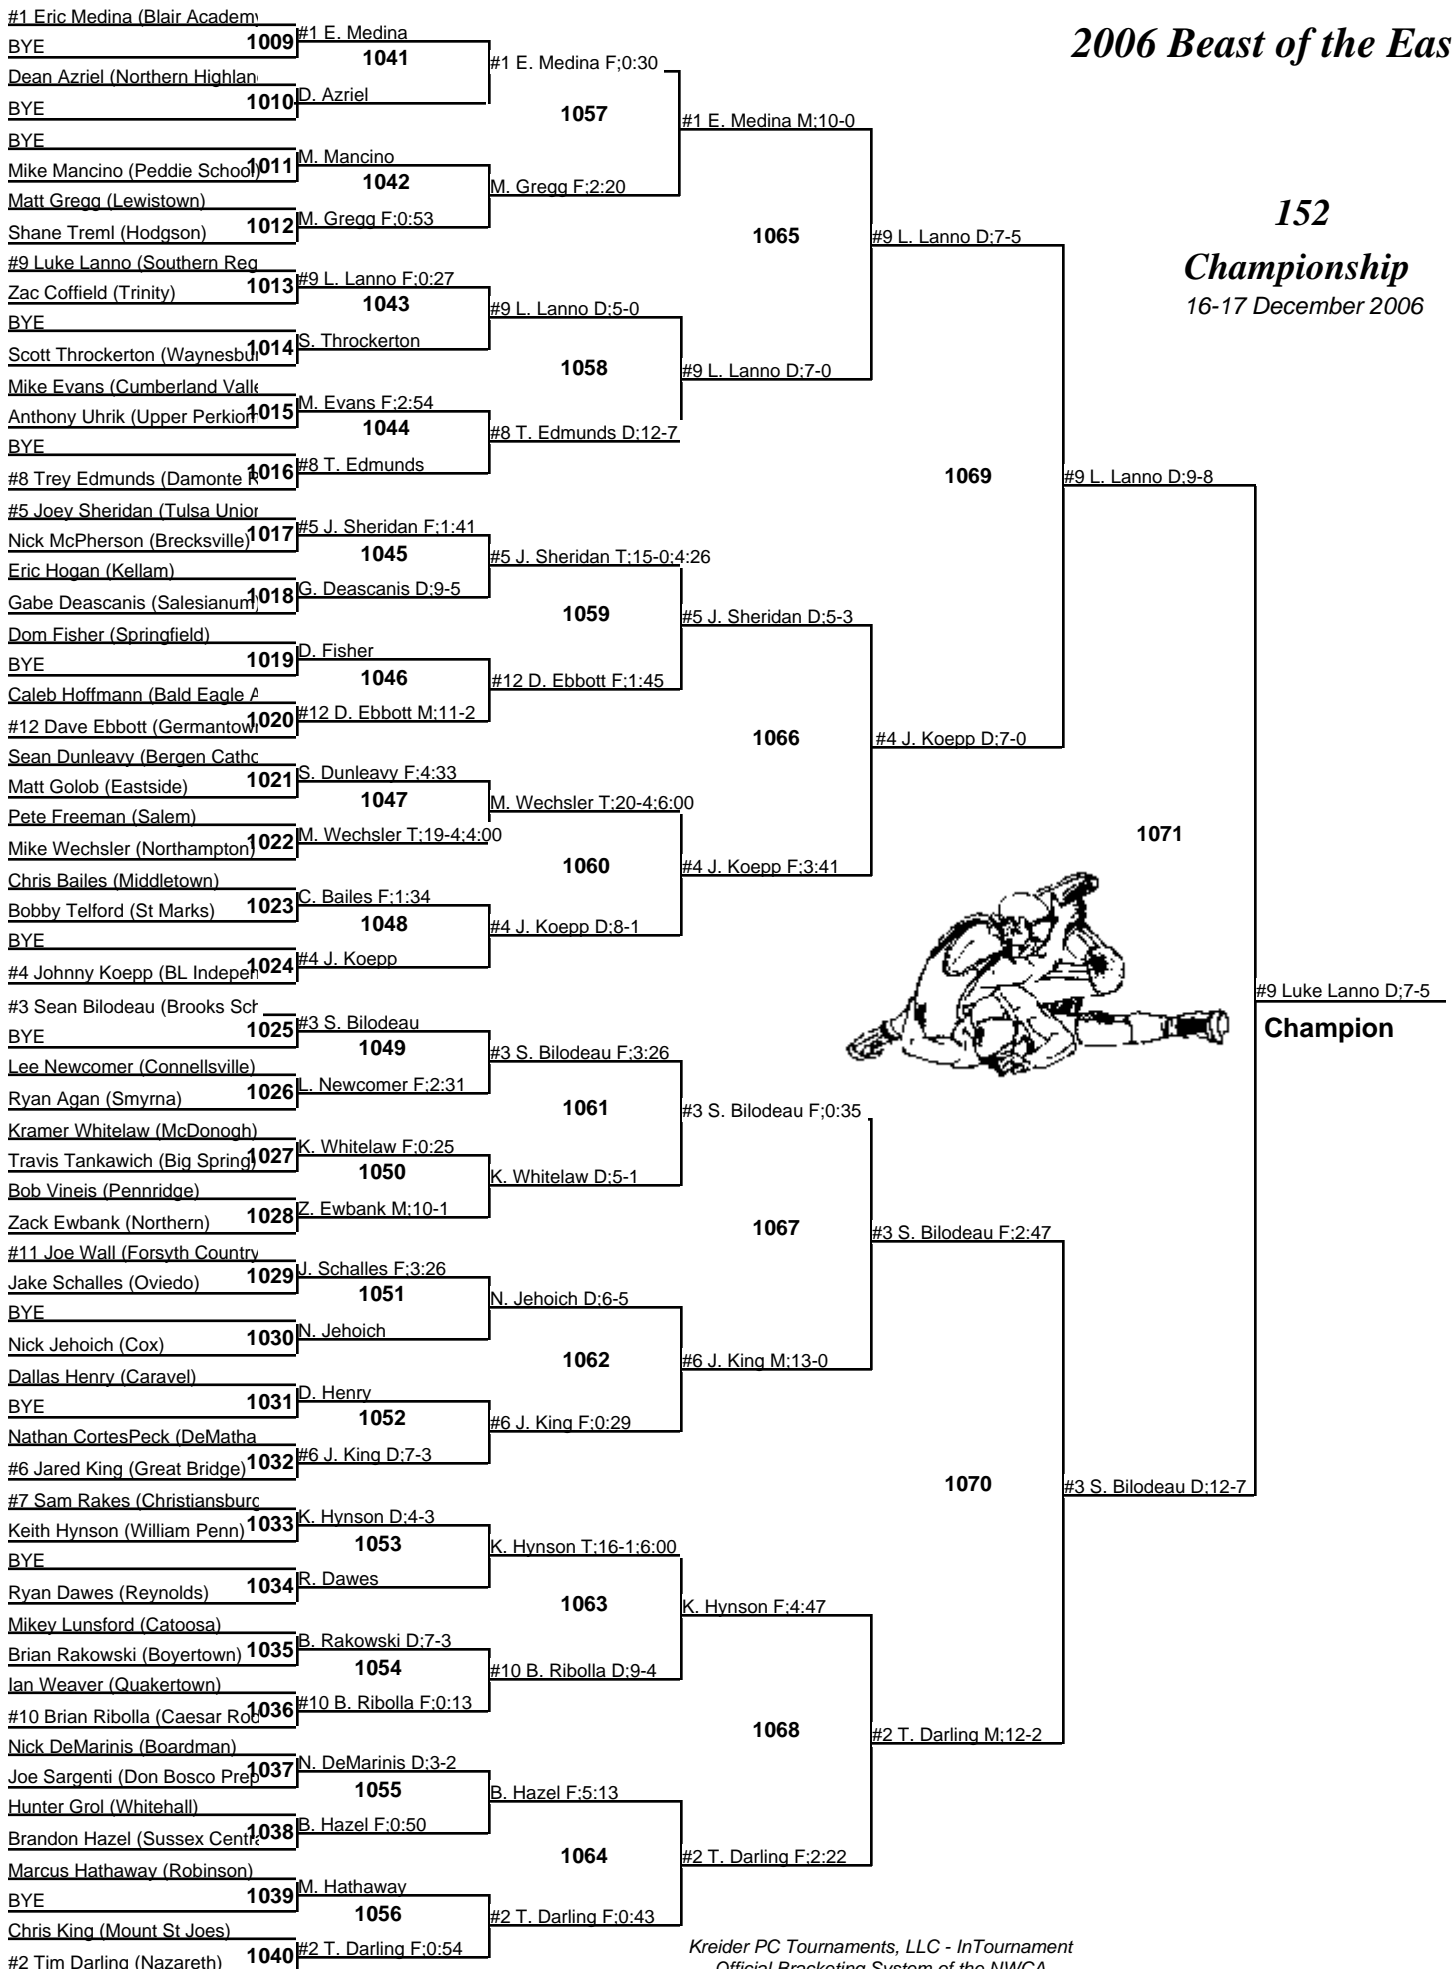

145

Championship

16-17 December 2006

2006 Beast of the East

145 Wrestleback 16-17 December 2006

2006 Beast of the East

152 Championship 16-17 December 2006

2006 Beast of the East